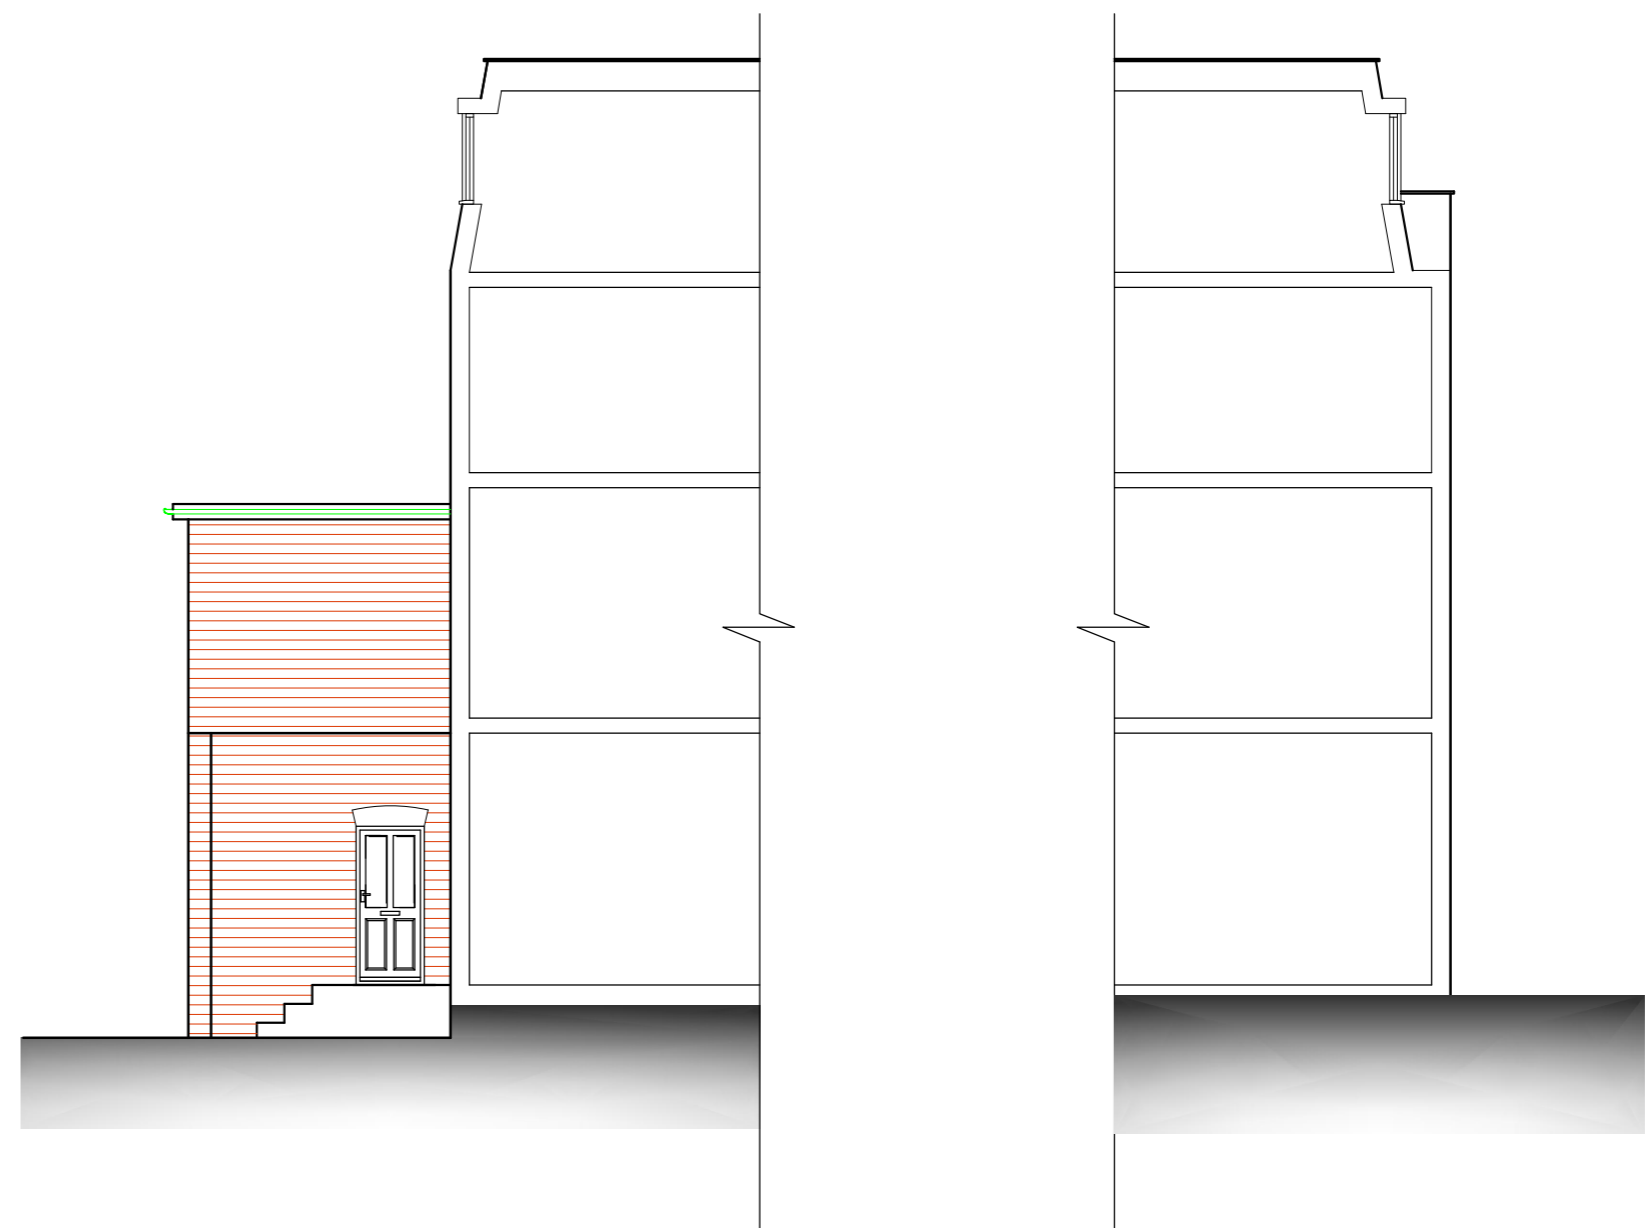

NORTH WEST ELEVATION

NORTH EAST ELEVATION

SOUTH EAST ELEVATION

SOUTH WEST ELEVATION

PROPOSED ELEVATIONS

348 Regents Park Road, Finchley, London N3 2LJ

THE GILLETT MACLEOD PARTNERSHIP
Chartered Architects & Town Planning Consultants
1 High Road Old Eastcote Pinner Middlesex HA5 2EW tel. 0208 868 1333

Drg. No. 20/3373/7
Scale 1:100
Date 03/11/19
Drawn by SB

REVISION
C drawer