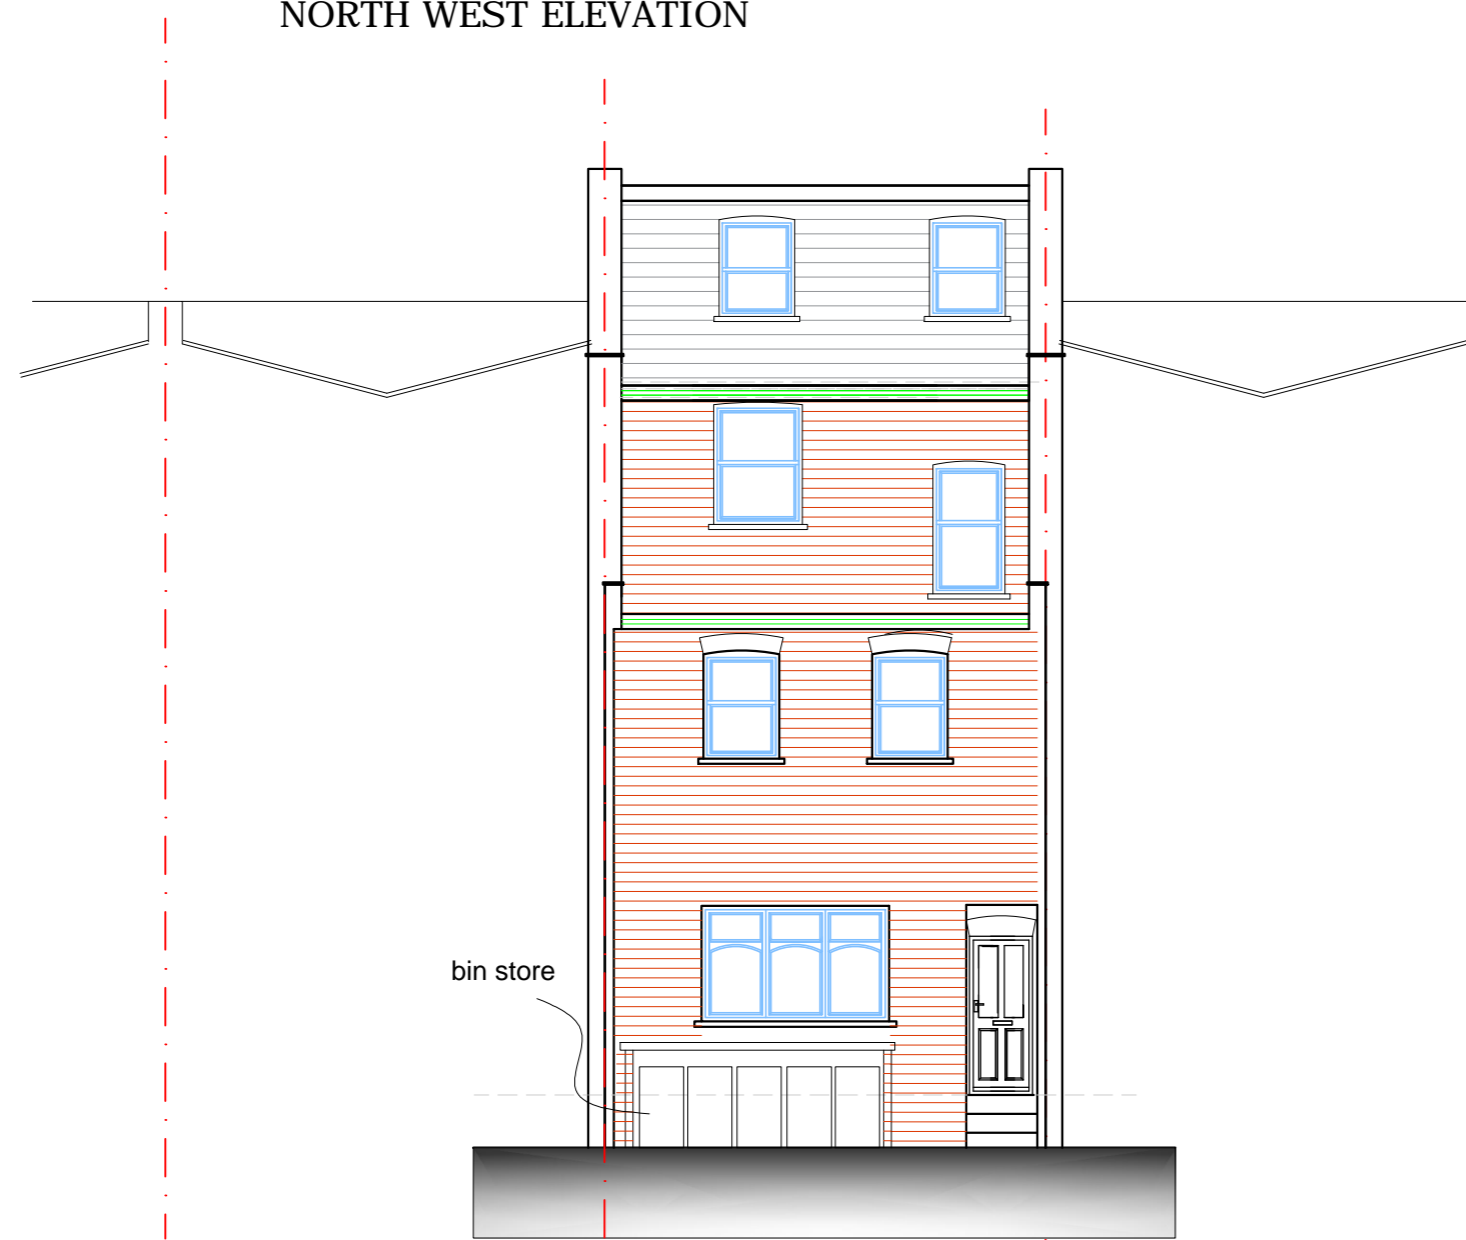

NORTH WEST ELEVATION

NORTH EAST ELEVATION

SOUTH EAST ELEVATION

SOUTH WEST ELEVATION

PROPOSED ELEVATIONS

348 Regents Park Road, Finchley, London N3 2LJ

THE GILLETT MACLEOD PARTNERSHIP
Chartered Architects & Town Planning Consultants
1 High Road Old Eastcote Pinner Middlesex HA5 2EW tel. 0208 868 1333

Drg. No. 20/3373/7
Scale 1:100
Date 03/11/19
Drawn by SB

REVISION
C drawer