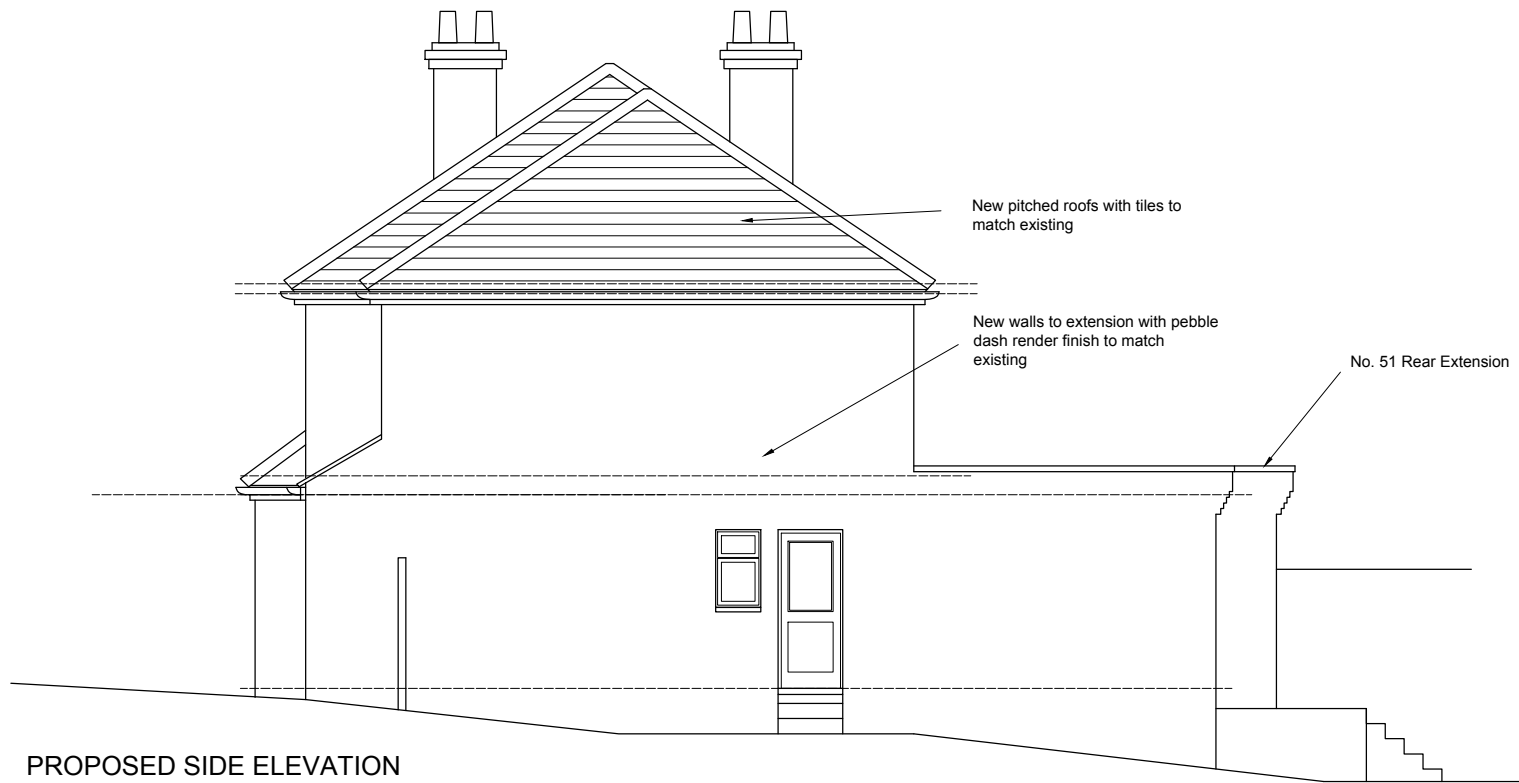

PROPOSED FRONT ELEVATION

PROPOSED REAR ELEVATION

PROPOSED SIDE ELEVATION

Client Mr L. Abazi	Scale 1 : 100@A3 Date Jan 2021 Drawn N P	Title Proposed Elevations
Job 53 Brookhill Road, East Barnet EN4 8SF	Brookhill53 04	