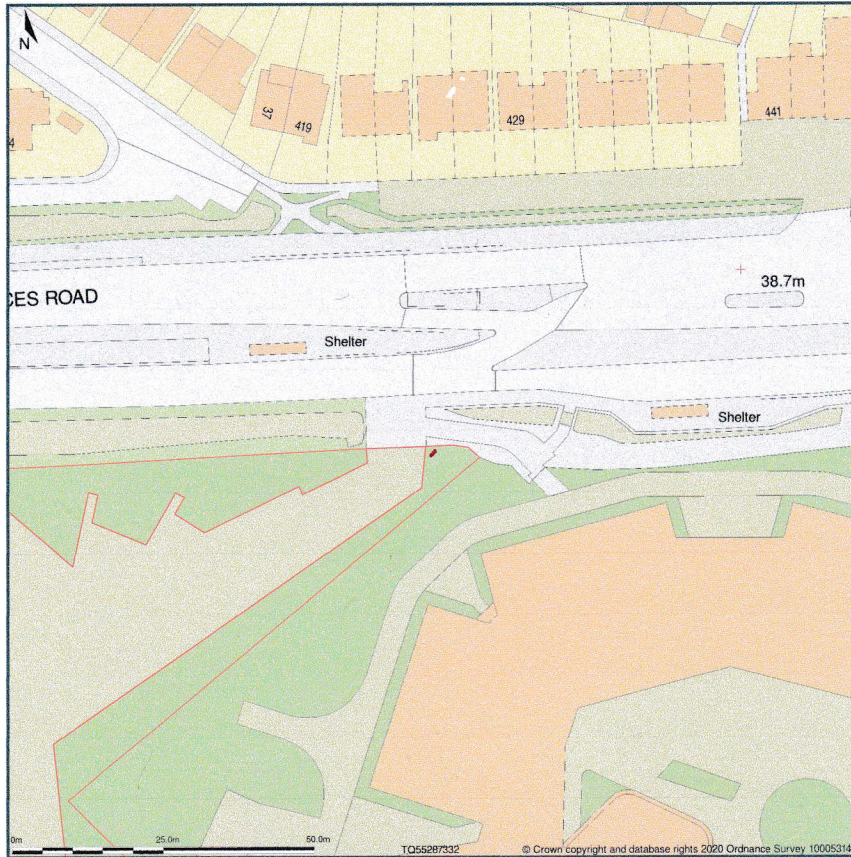

Dartford Football Club, Stadium, Princes Park, Grassbanks, Dartford, Kent, DA1 1RT

Site Plan shows area bounded by: 555218.57, 173258.39 555359.99, 173399.81 (at a scale of 1:1250), OSGridRef: TQ55287332. The representation of a road, track or path is no evidence of a right of way. The representation of features as lines is no evidence of a property boundary.

Produced on 21st Dec 2020 from the Ordnance Survey National Geographic Database and incorporating surveyed revision available at this date. Reproduction in whole or part is prohibited without the prior permission of Ordnance Survey. © Crown copyright 2020. Supplied by www.buyaplan.co.uk a licensed Ordnance Survey partner (100053143). Unique plan reference: #00585557-7E4E40