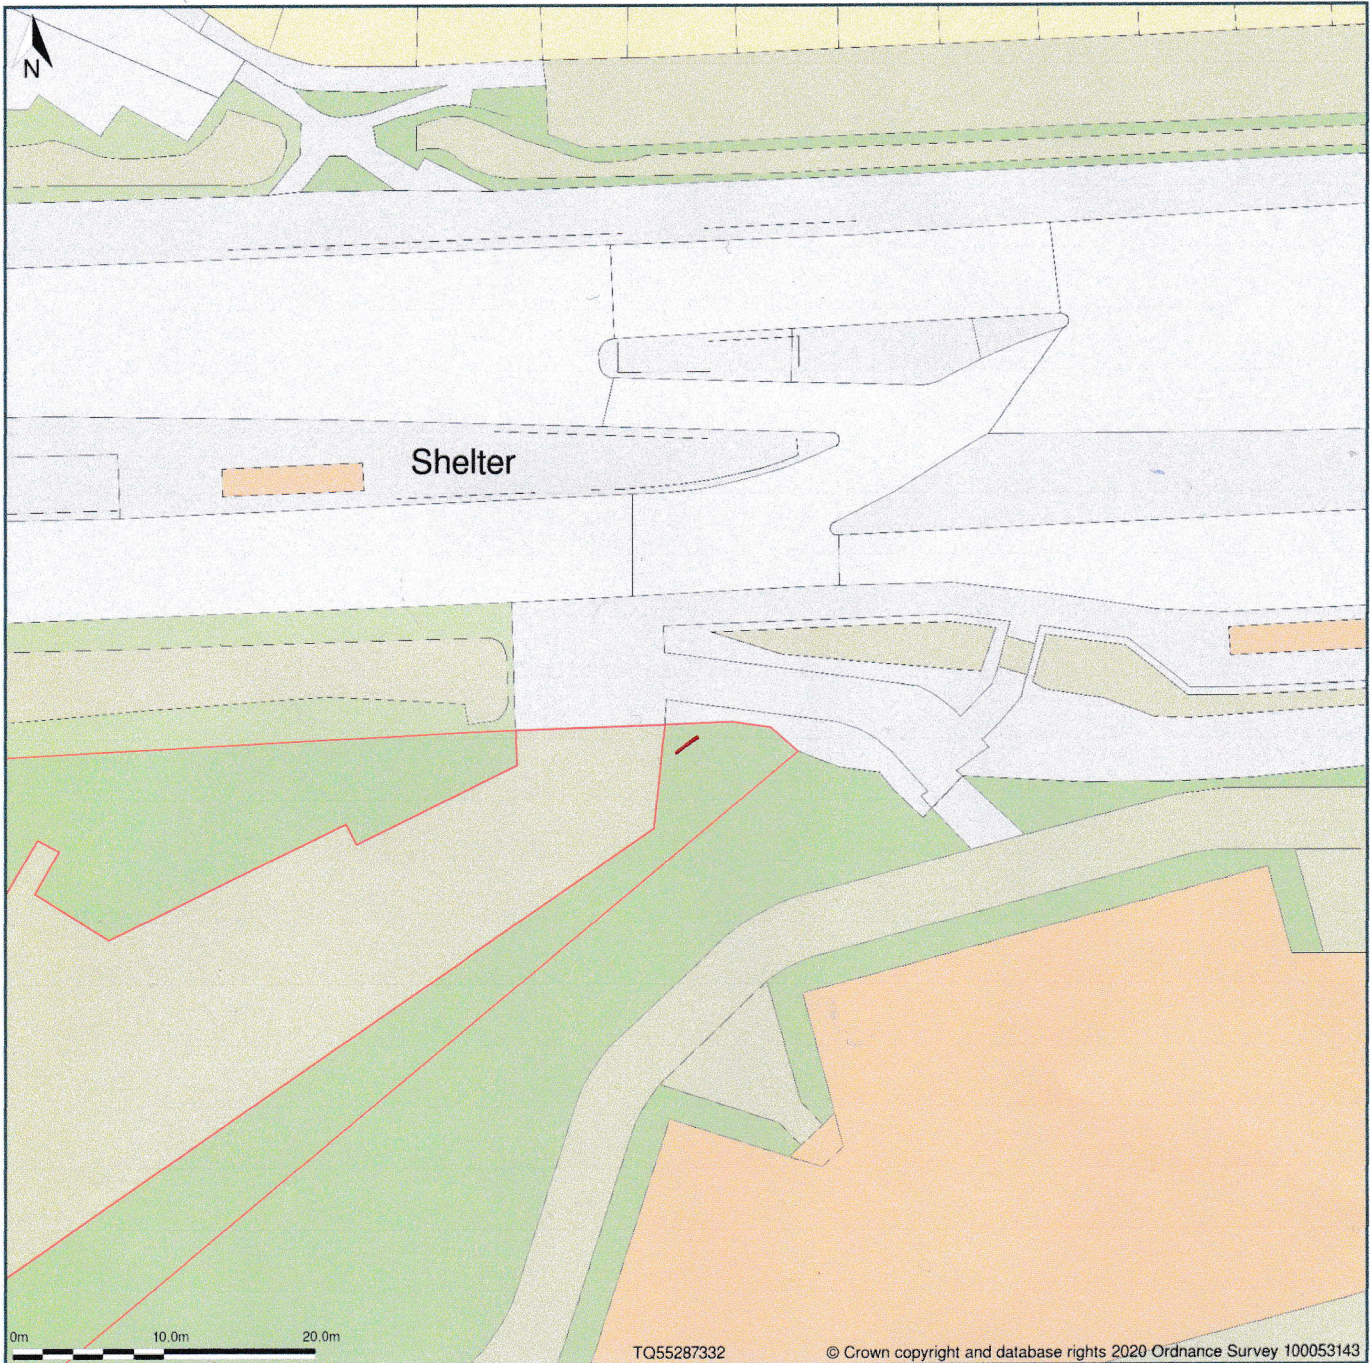

Dartford Football Club, Stadium, Princes Park, Grassbanks, Dartford, Kent, DA1 1RT

Block Plan shows area bounded by: 555244.28, 173284.1 555334.28, 173374.1 (at a scale of 1:500), OSGridRef: TQ55287332. The representation of a road, track or path is no evidence of a right of way. The representation of features as lines is no evidence of a property boundary.

Produced on 21st Dec 2020 from the Ordnance Survey National Geographic Database and incorporating surveyed revision available at this date. Reproduction in whole or part is prohibited without the prior permission of Ordnance Survey. © Crown copyright 2020. Supplied by www.buyaplan.co.uk a licensed Ordnance Survey partner (100053143). Unique plan reference: #00585556-2858D1