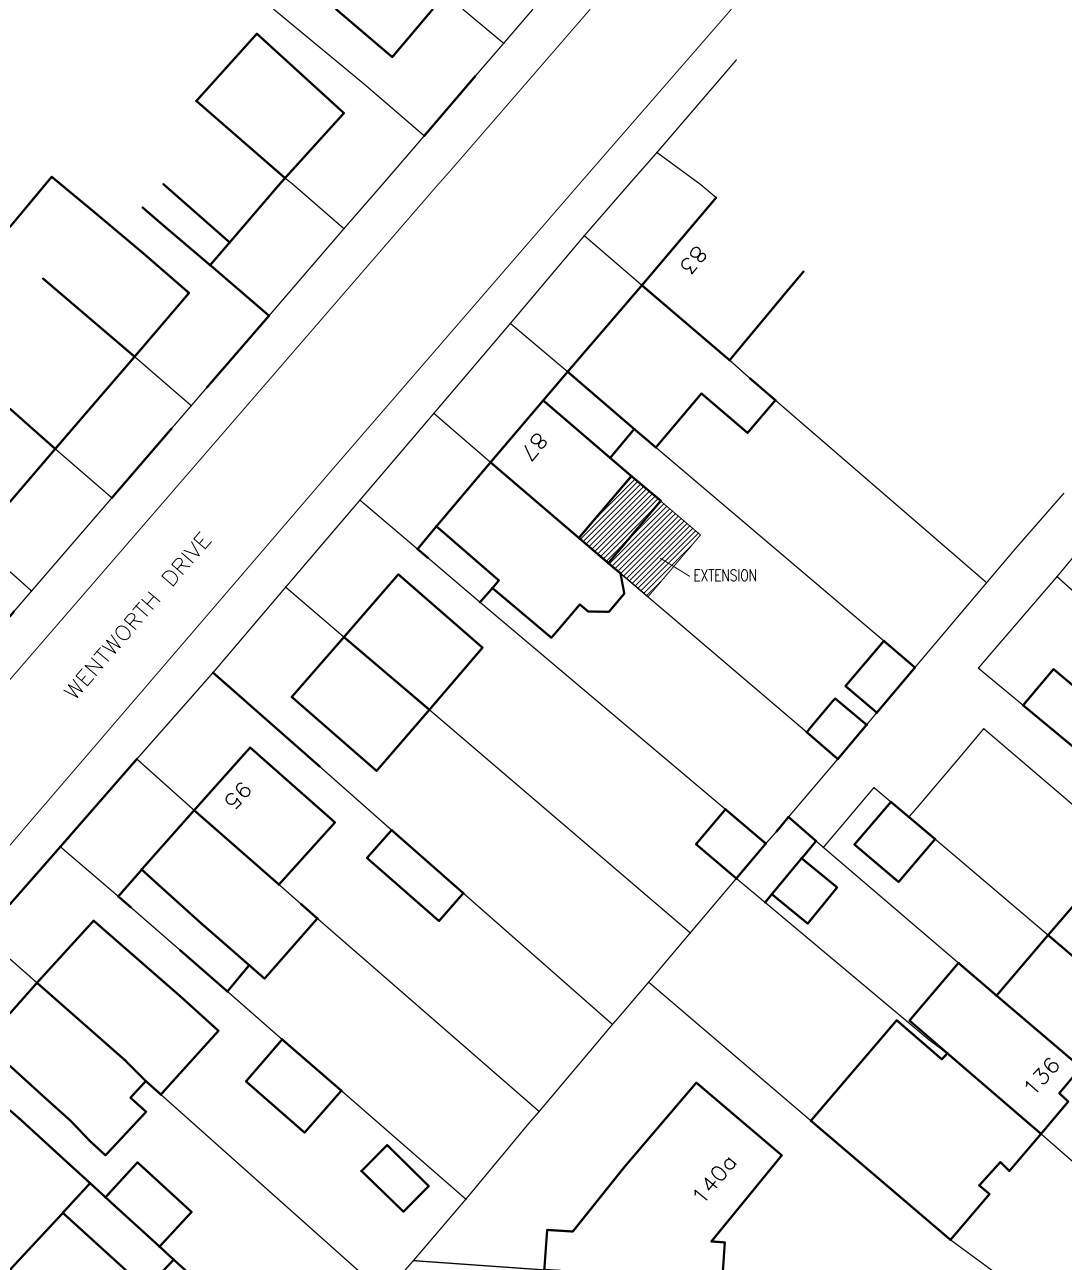

0m 5 10 15 20 25

scale in meters (1:500)

COPYRIGHT RESERVED
~~DO NOT SCALE FROM THIS DRAWING.~~
ALL DIMENSIONS TO BE CHECKED BY CONTRACTOR ON SITE.
SUPERVISOR TO BE NOTIFIED OF ALL DISCREPANCIES PRIOR
TO WORKS COMMENCING.