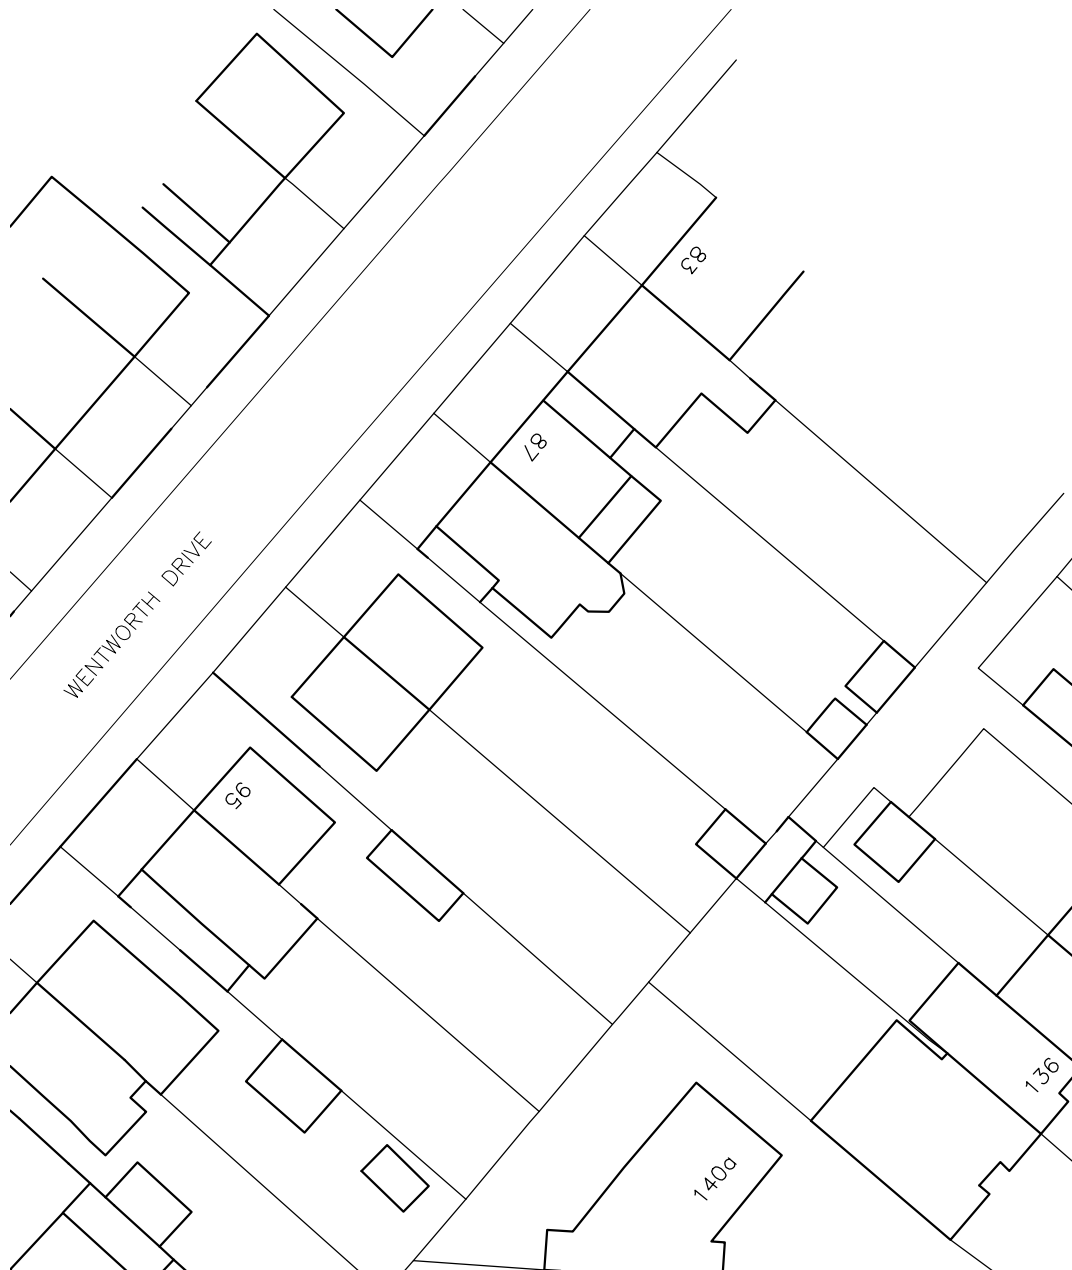

0m 5 10 15 20 25

scale in meters (1:500)

COPYRIGHT RESERVED
~~DO NOT SCALE FROM THIS DRAWING.~~
ALL DIMENSIONS TO BE CHECKED BY CONTRACTOR ON SITE.
SUPERVISOR TO BE NOTIFIED OF ALL DISCREPANCIES PRIOR
TO WORKS COMMENCING.