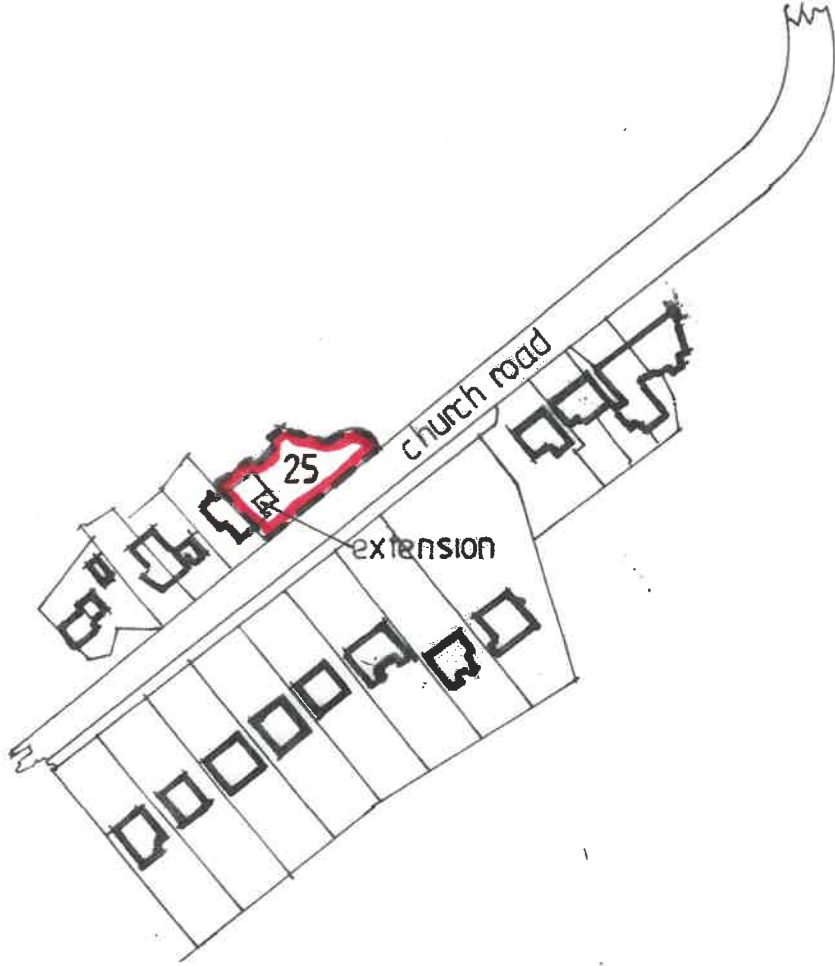

# BROOK COTTAGE 25 CHURCH ROAD SHANKLIN ISLE OF WIGHT

location plan  
Scale 1:1250