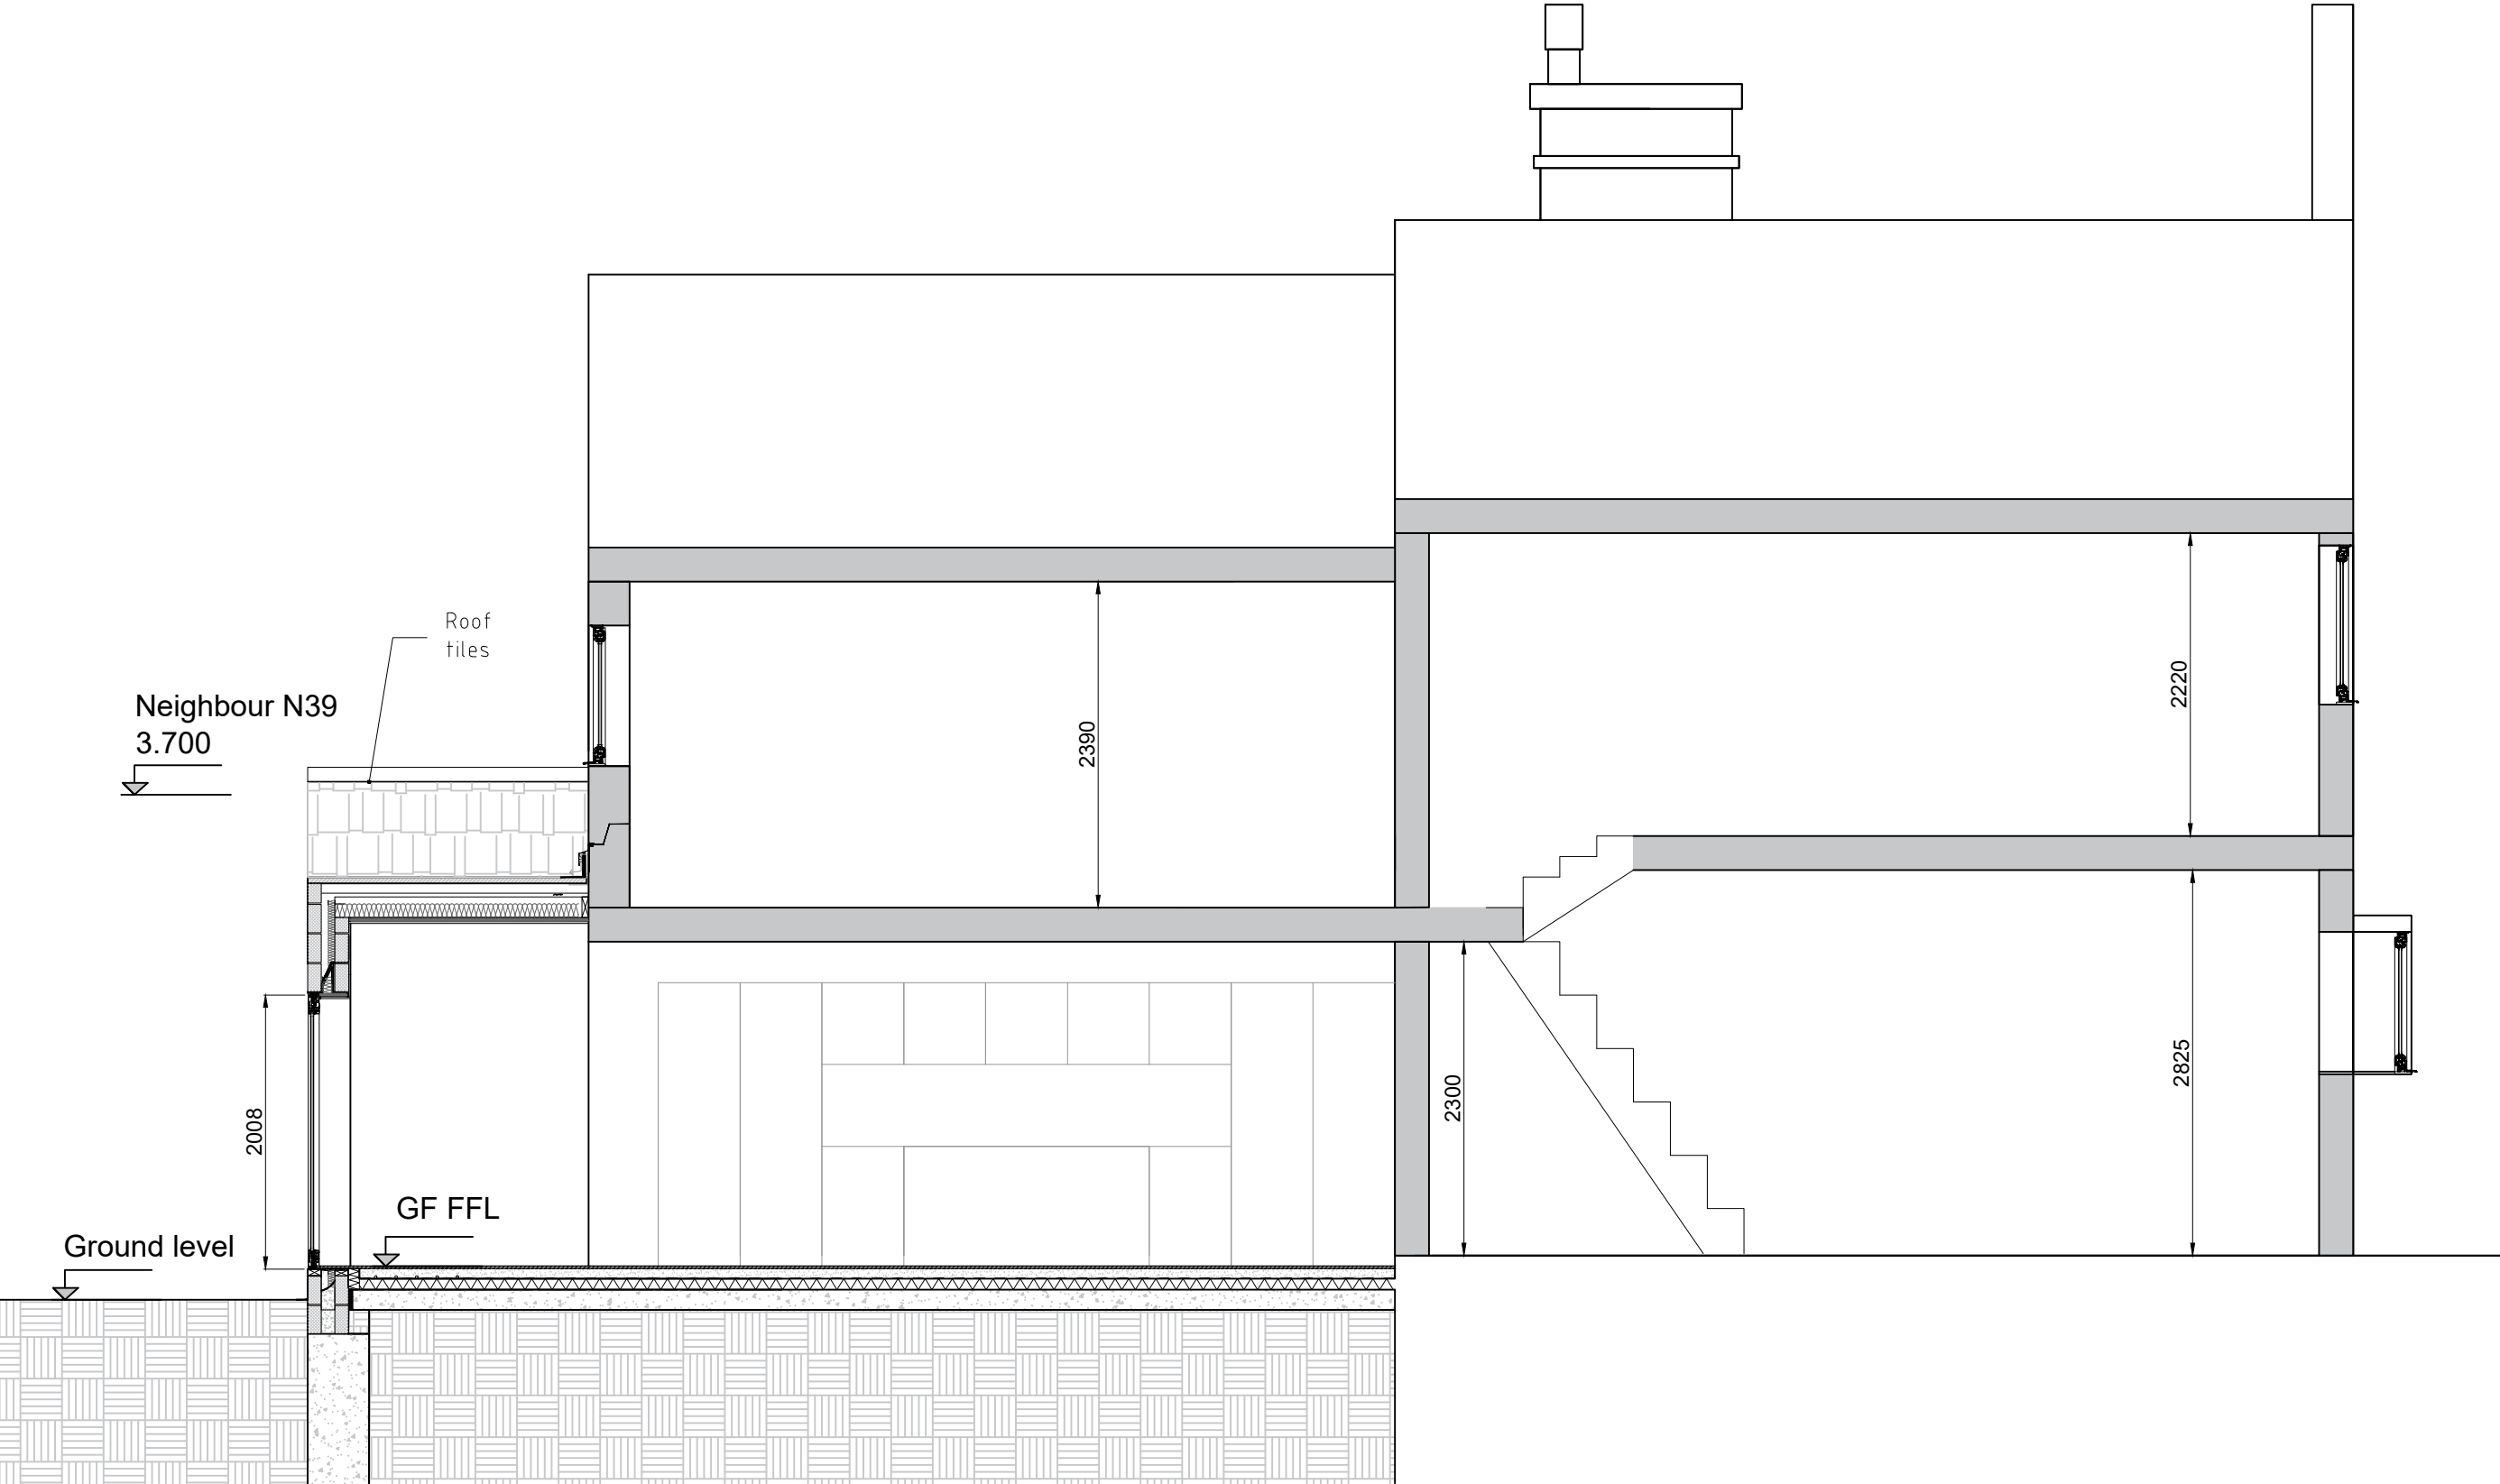

PROPOSED SECTION A-A

0 1m
Scale 1:50 on A3

Client: Mrs V. Miroyan
Job: 37 Park road
Kingston upon Thames

Drawing Title: Proposed Section A-A
Issued for approval.

Scale: 1:50
Date: 4.01.2021
Drawn by: V. Miroyan

Drawing Number:
KVAID-037/12
Revision: 1