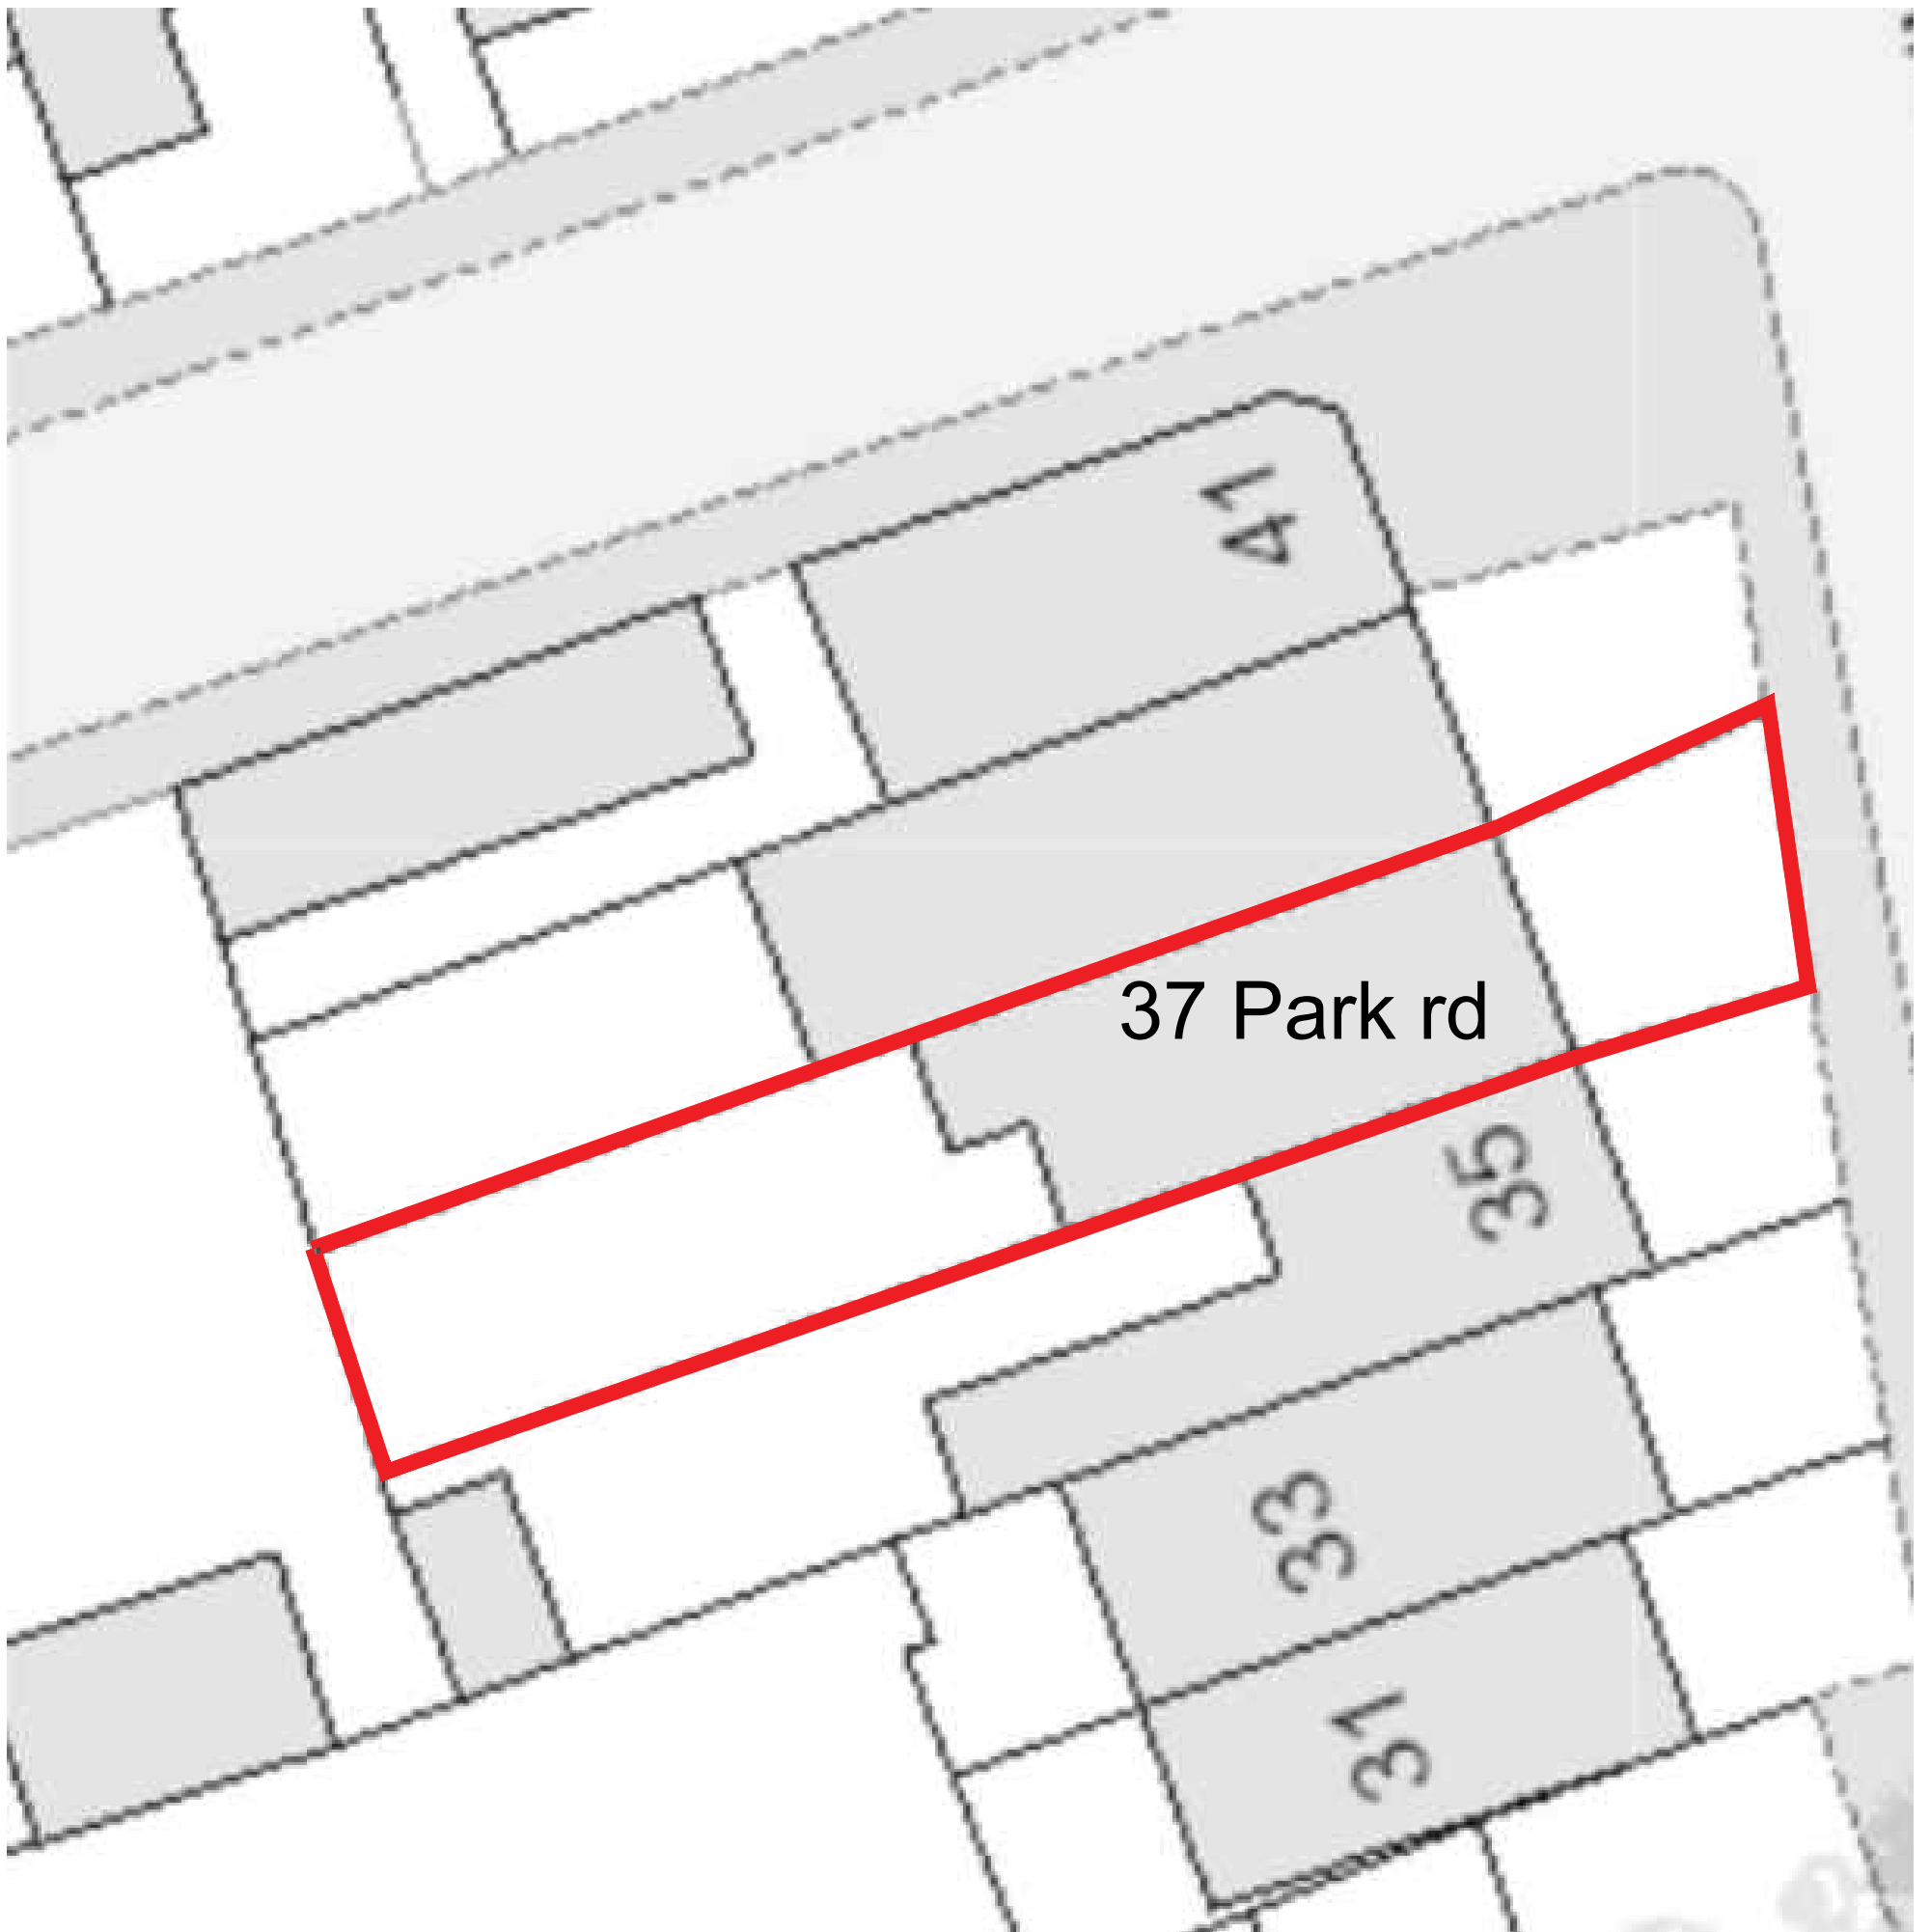

# SITE PLAN

Client: Mrs V.Miroyan  
Job: 37 Park Road,  
Kingston upon Thames, KT2 6BX

Drawing Title: Site plan.  
Issued for information.

Scale: 1:150  
Date: 7.12.2020  
Drawn by: V. Miroyan

Drawing Number:  
KVAID-037/14  
Revision: 0