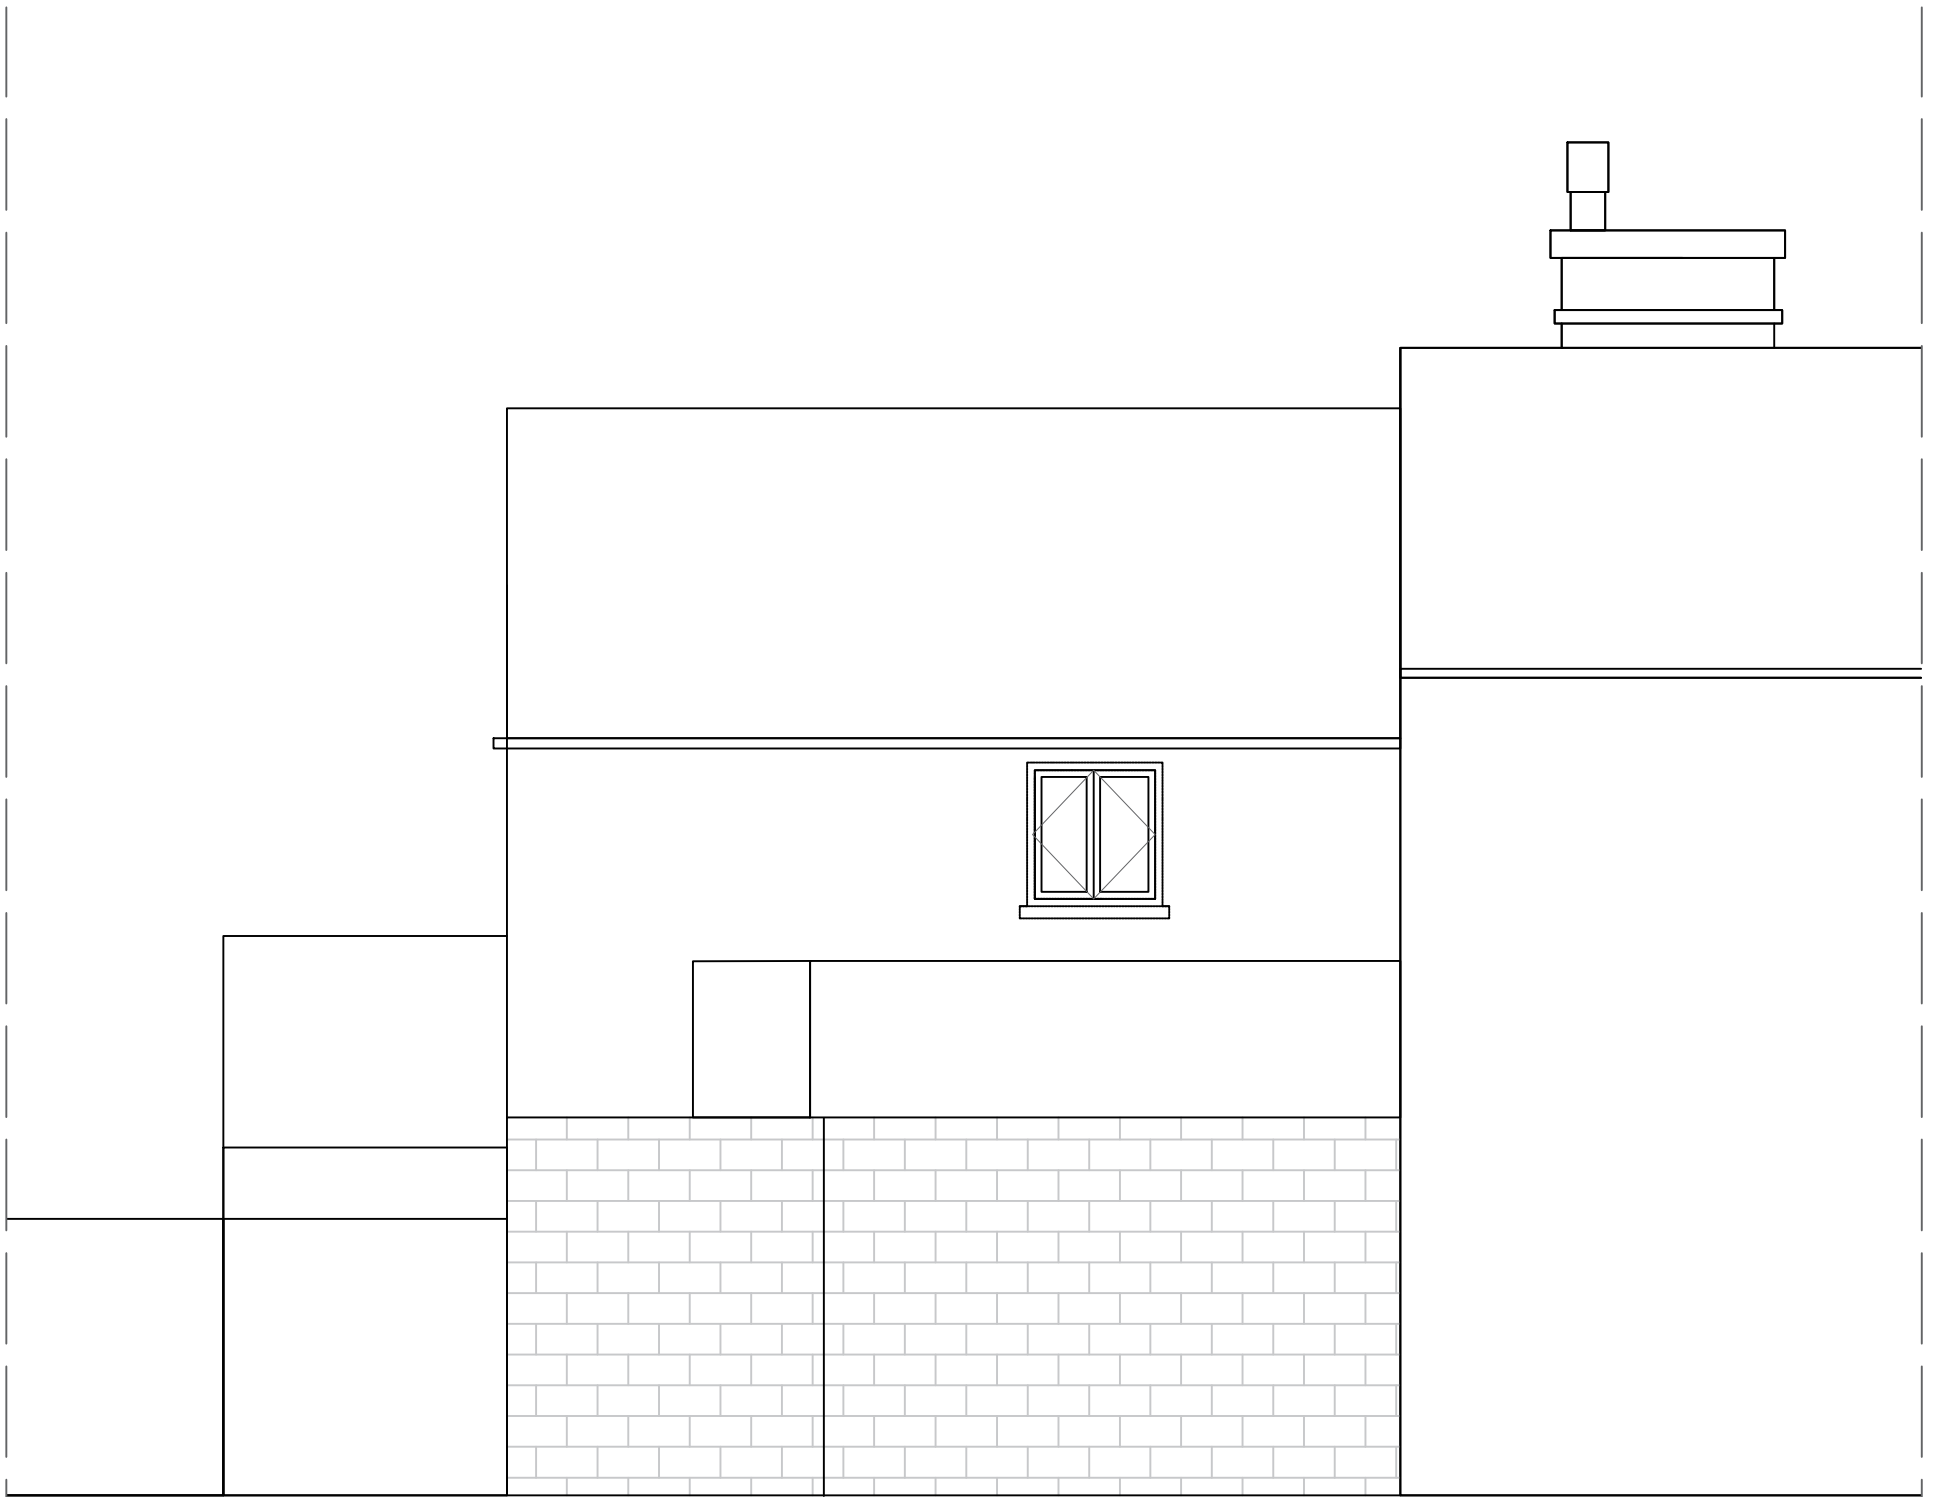

# EXISTING SIDE ELEVATION

Scale 1:50 on A3

Client: Mrs V.Miroyan  
Job: 37 Park Road,  
Kingston upon Thames, KT2 6BX

Drawing Title: Existing Side Elevation.  
Issued for information

Scale: 1:50  
Date: 5.08.2020  
Drawn by: V. Miroyan

Drawing Number:  
KVAID-037/05  
Revision: 0