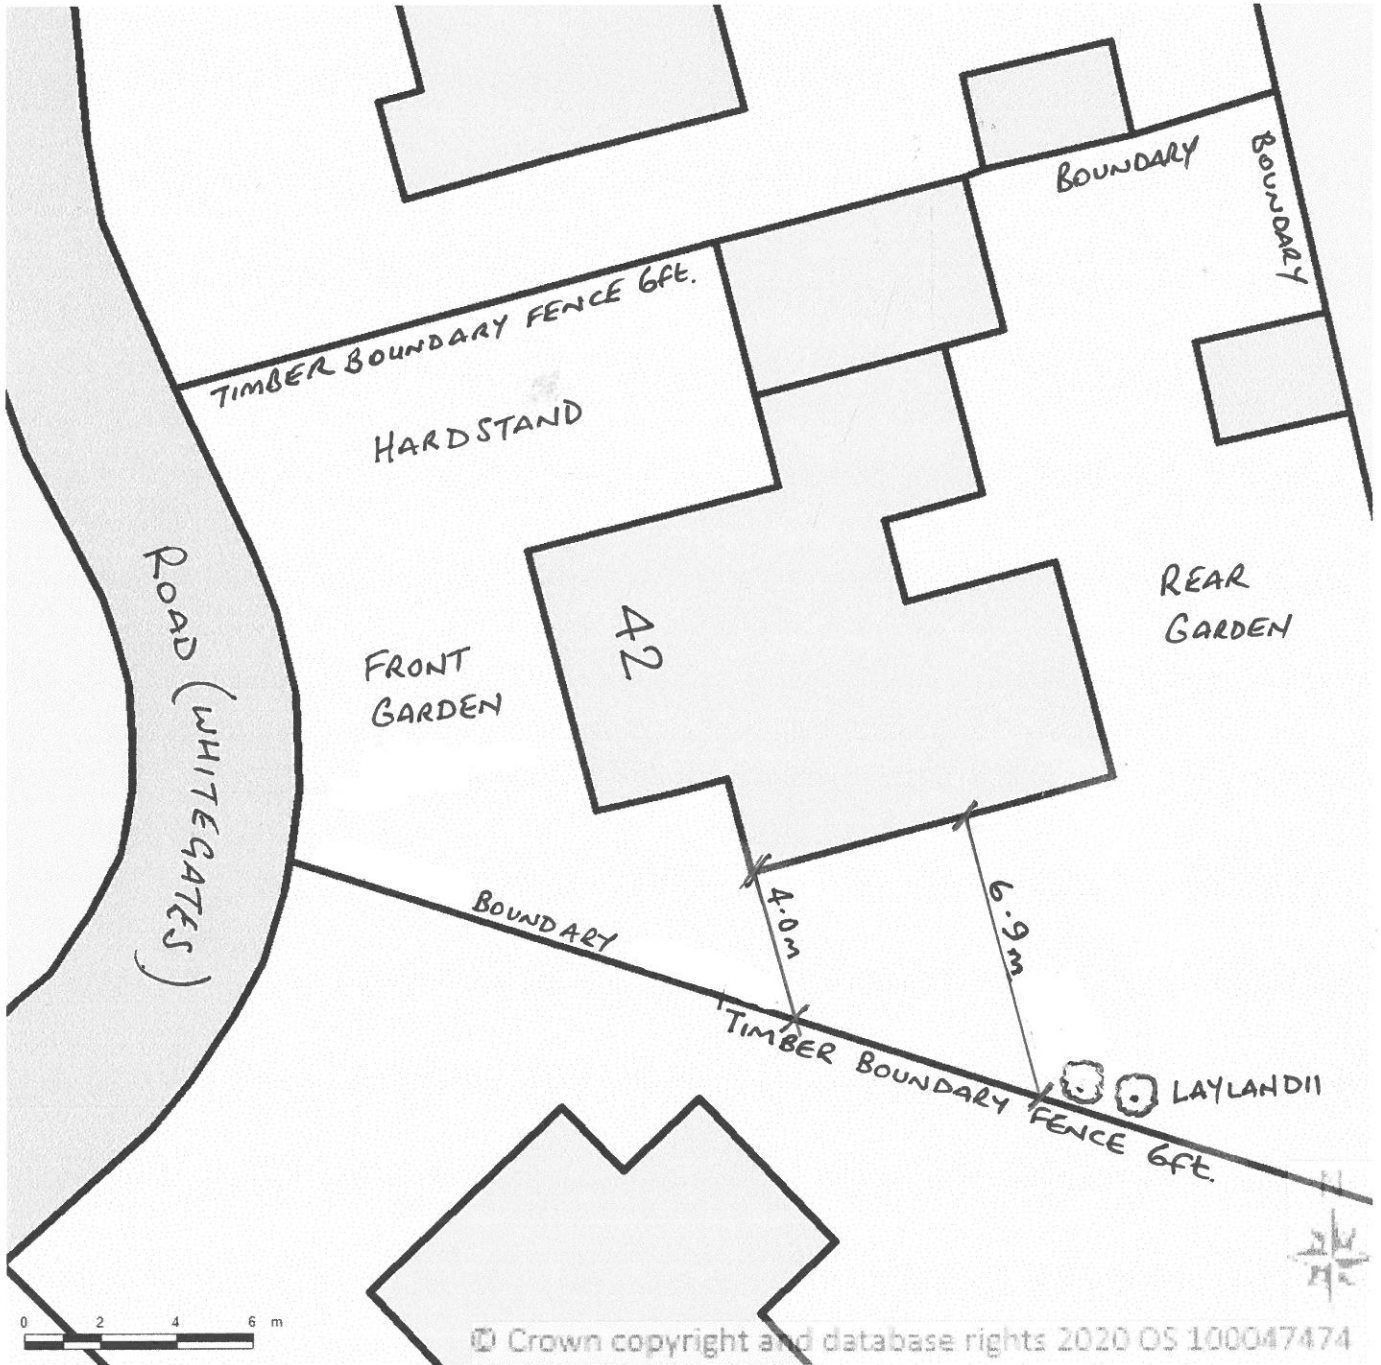

EXISTING BLOCK/SITE PLAN
AREA 36m x 36m
SCALE: 1:200 on A4
CENTRE COORDINATES: 415121 , 594069

Supplied by Streetwise Maps Ltd
www.streetwise.net
Licence No: 100047474
20:03:08 30/11/2020

REFERENCE :
WHITEGATES 002 (a)
EXISTING.