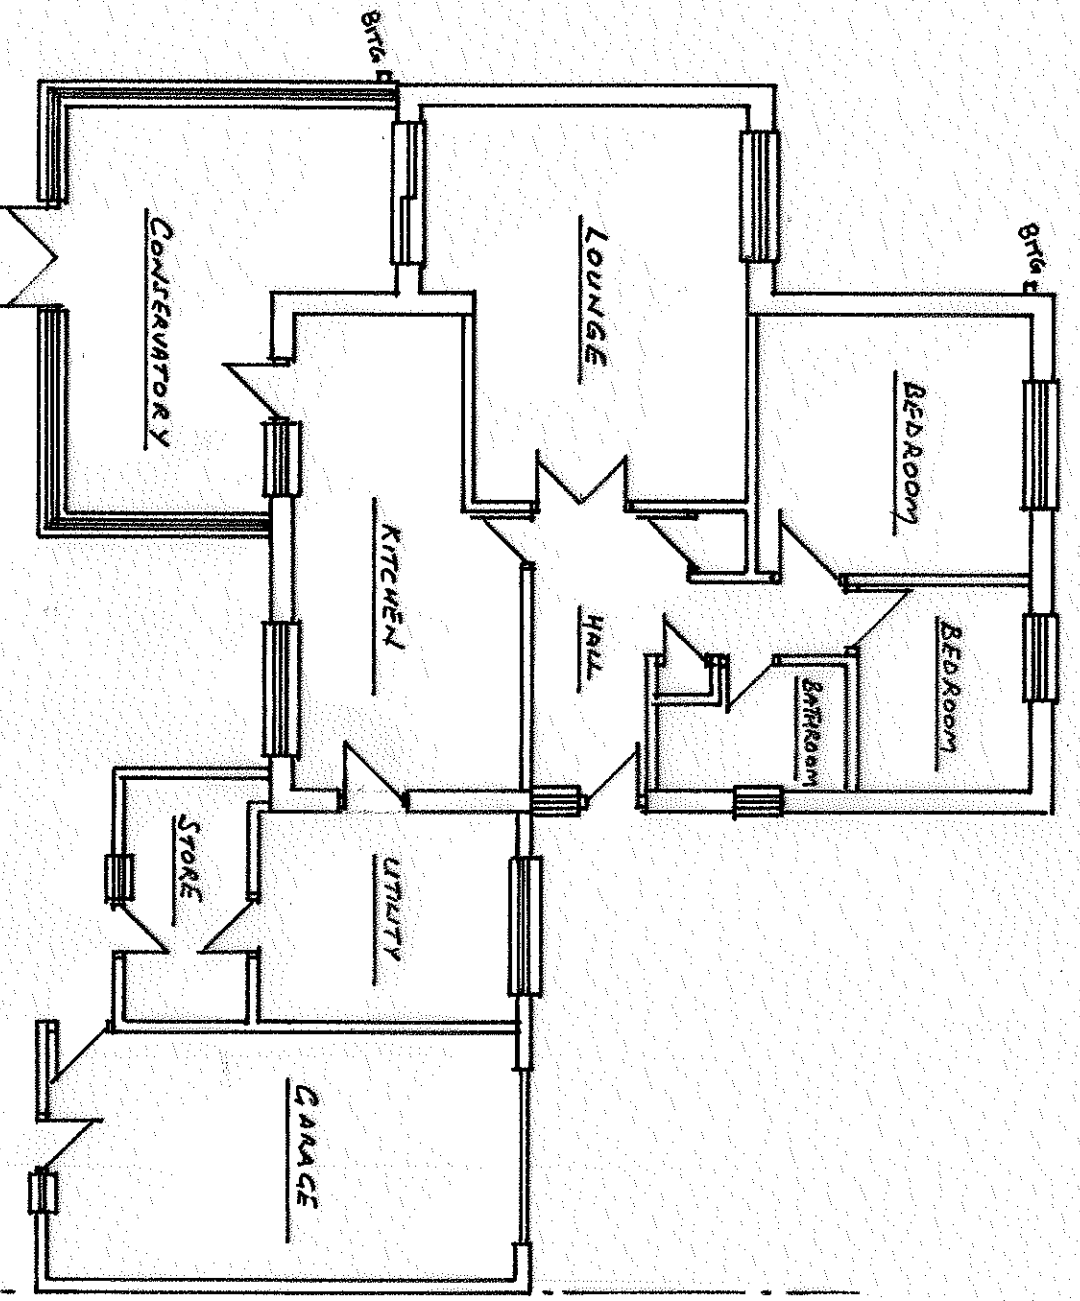

EXISTING REAR ELEVATION

EXISTING FRONT ELEVATION

EXISTING GROUND FLOOR PLAN

PROPOSED BEDROOM EXTENSION AT  
No. 42 WHITEGATES, LONCHORLSLEY  
SCALE: 1 TO 100 AT A3  
DATE: NOVEMBER 2020  
SHEET 1 OF 3.