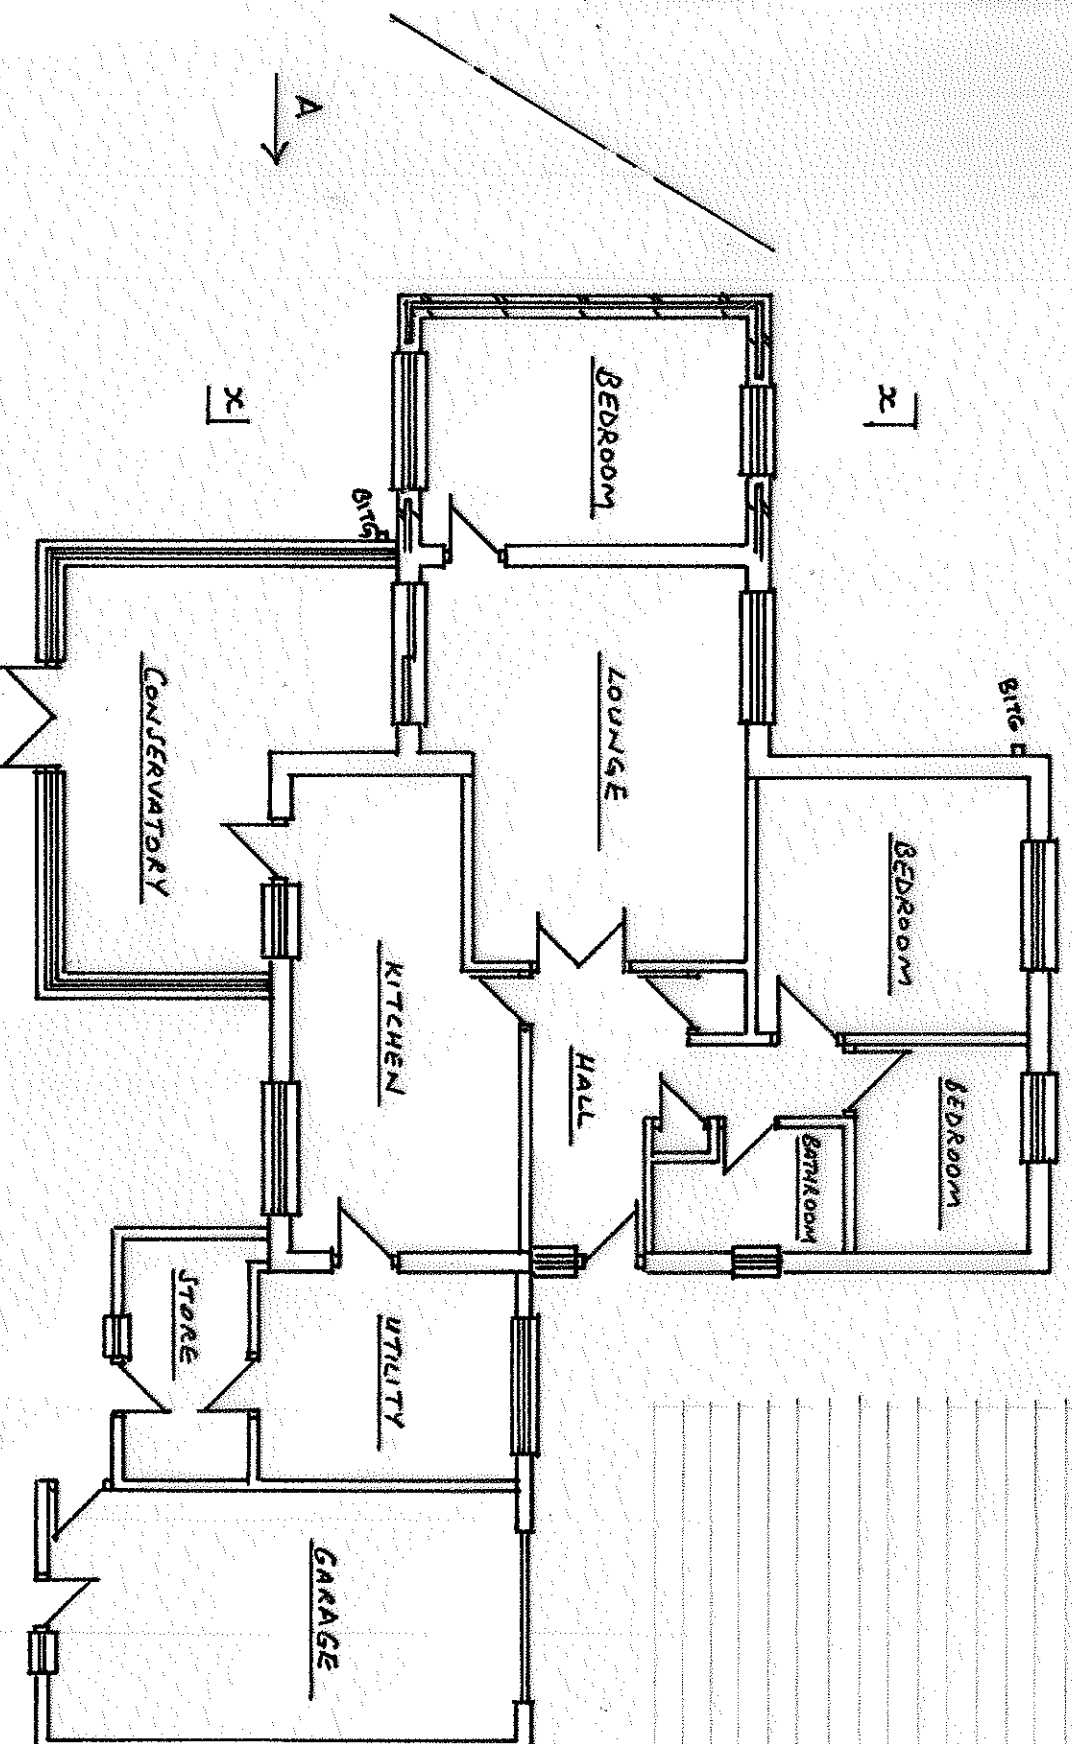

PROPOSED REAR ELEVATION

PROPOSED FRONT ELEVATION

PROPOSED GROUND FLOOR PLAN

PROPOSED BEDROOM EXTENSION AT
No. 42, WHITEGATES, LONGHURSTLEY

SCALE: 1 TO 100 AT A3.

DATE: NOVEMBER 2020

SHEET 2 of 3