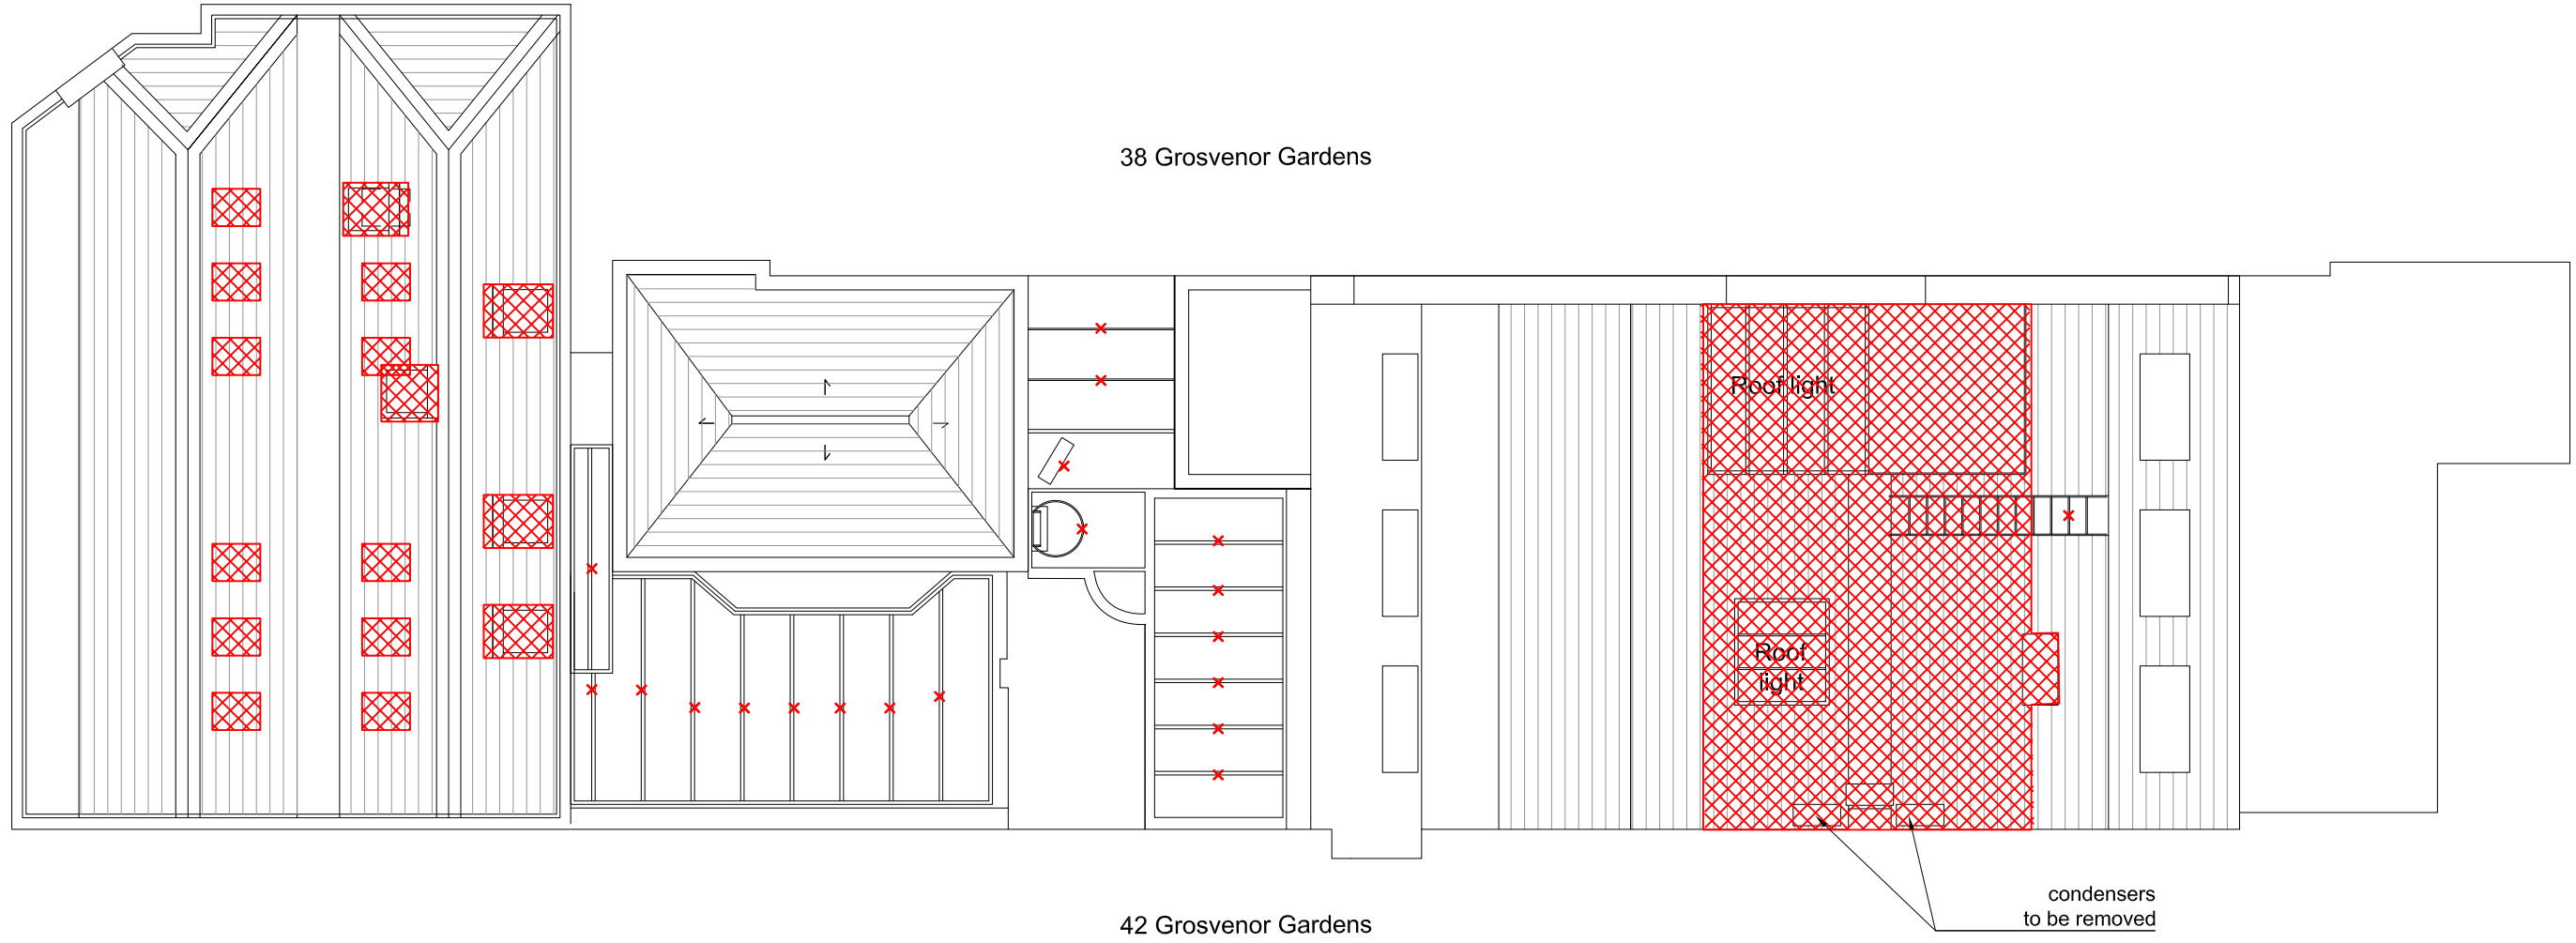

version	date	author	version notes
P1	As dwg	As dwg	Initial issue
P2	08.01.21	SC	Plannign issue

Grosvenor Gardens Mews

01 Roof
Scale 1:100

key:

- x item to be removed
- area to be demolished

PLANNING

Orbit Architects

project: 40 Grosvenor Gardens & 40 Grosvenor Gardens Mews South, SW1

site: Existing - Demolition - Roof Plan

scale: 1:100 @ A3 date: 29.07.20 author: NV job no. dwp no. ver.

1986-D0-156 P2

© Orbit Architects 83 Blackfriars Road, London SE1 8HA t. 020 7593 3380 w. www.orbitarchitects.com e. info@orbitarchitects.com