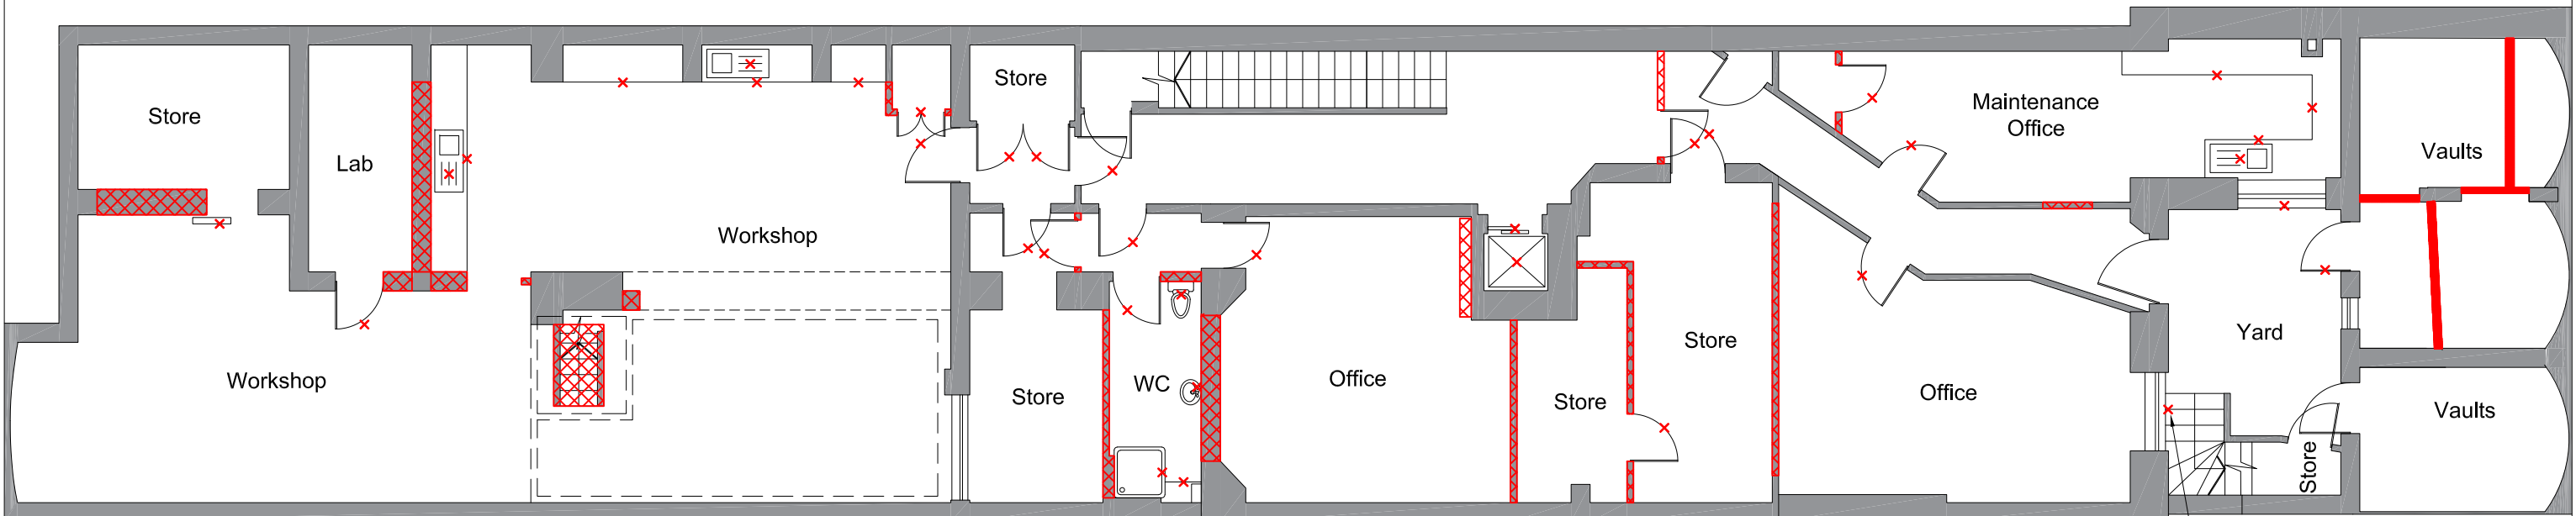

version	date	author	version notes
P1	As dwg	As dwg	Initial issue
P2	08.01.21	SC	Plannign issue

38 Grosvenor Gardens

42 Grosvenor Gardens

01 **Basement**
Scale 1:100

key:

- x item to be removed
- area to be demolished

PLANNING

project 40 Grosvenor Gardens & 40 Grosvenor Gardens Mews South, SW1

site Existing - Demolition - Lower Ground Floor Plan

scale 1:100 @ A3 date 17.07.20 author NV job no. 1986-D0-149 ver. P2