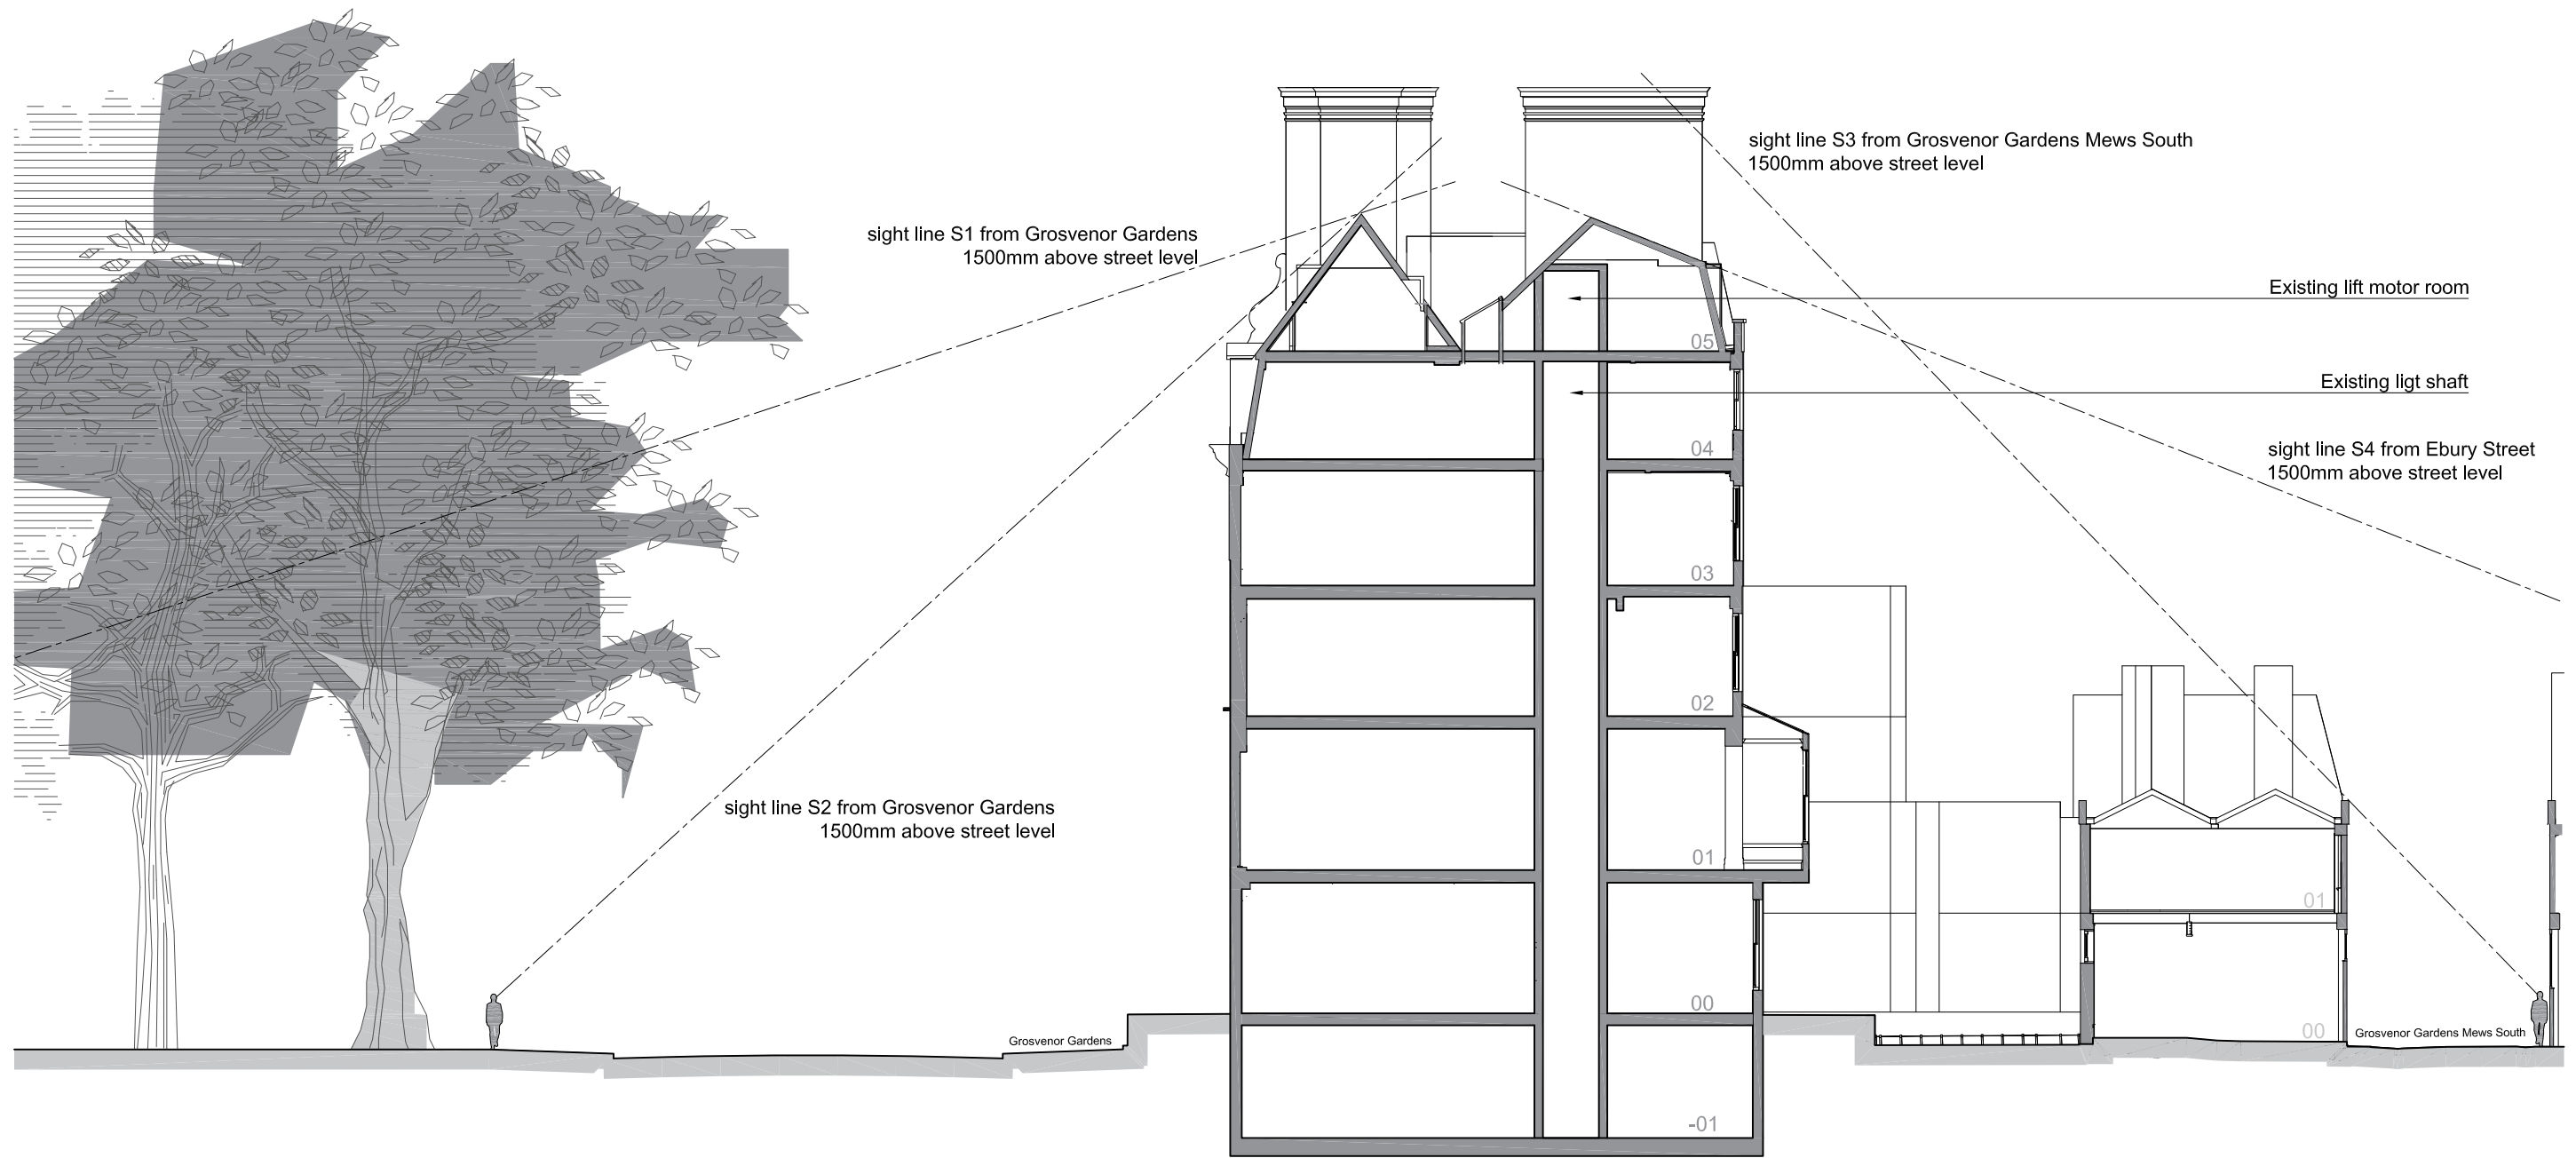

version	date	author	version notes
P1	As dwg	As dwg	Initial Issue

01 Existing Section
Scale 1:200

status **PLANNING**

project 40 Grosvenor Gardens & 40 Grosvenor Gardens Mews South, SW1

title Existing Sight Line Section

scale 1:200 @ A3 date 12.01.21 author HC job no. 1986-D0-306 ver. P1