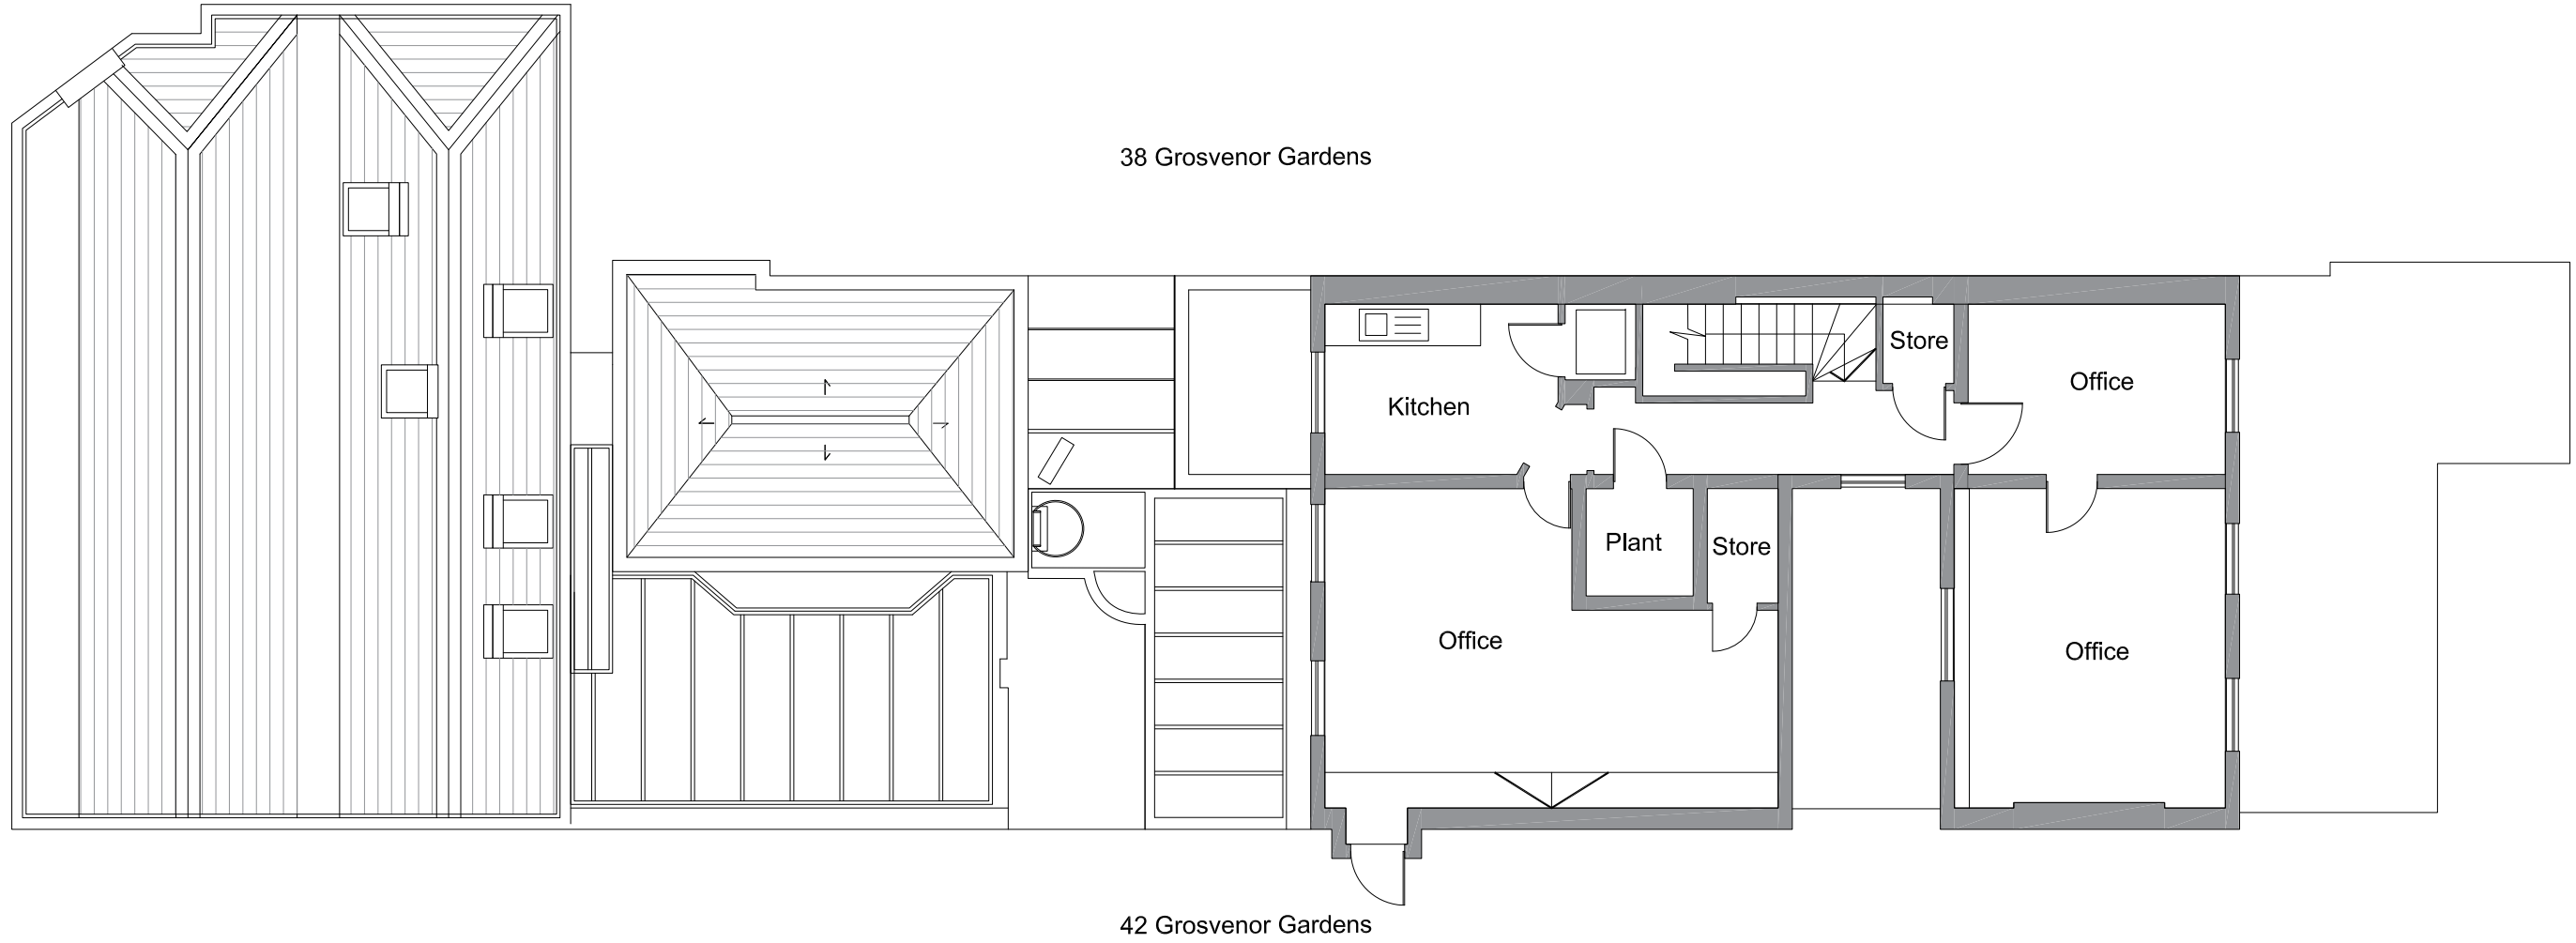

version	date	author	version notes
P1	As dwg	As dwg	Initial Issue

Grosvenor Gardens Mews

38 Grosvenor Gardens

42 Grosvenor Gardens

Grosvenor Gardens

01 Fifth Floor  
Scale 1:100

status **PLANNING**

project 40 Grosvenor Gardens & 40 Grosvenor Gardens Mews South, SW1

use Existing Fifth Floor Plan

scale 1:100 @ A3 date 17.07.20 author NV job no. 1986-D0-105 ver. P1