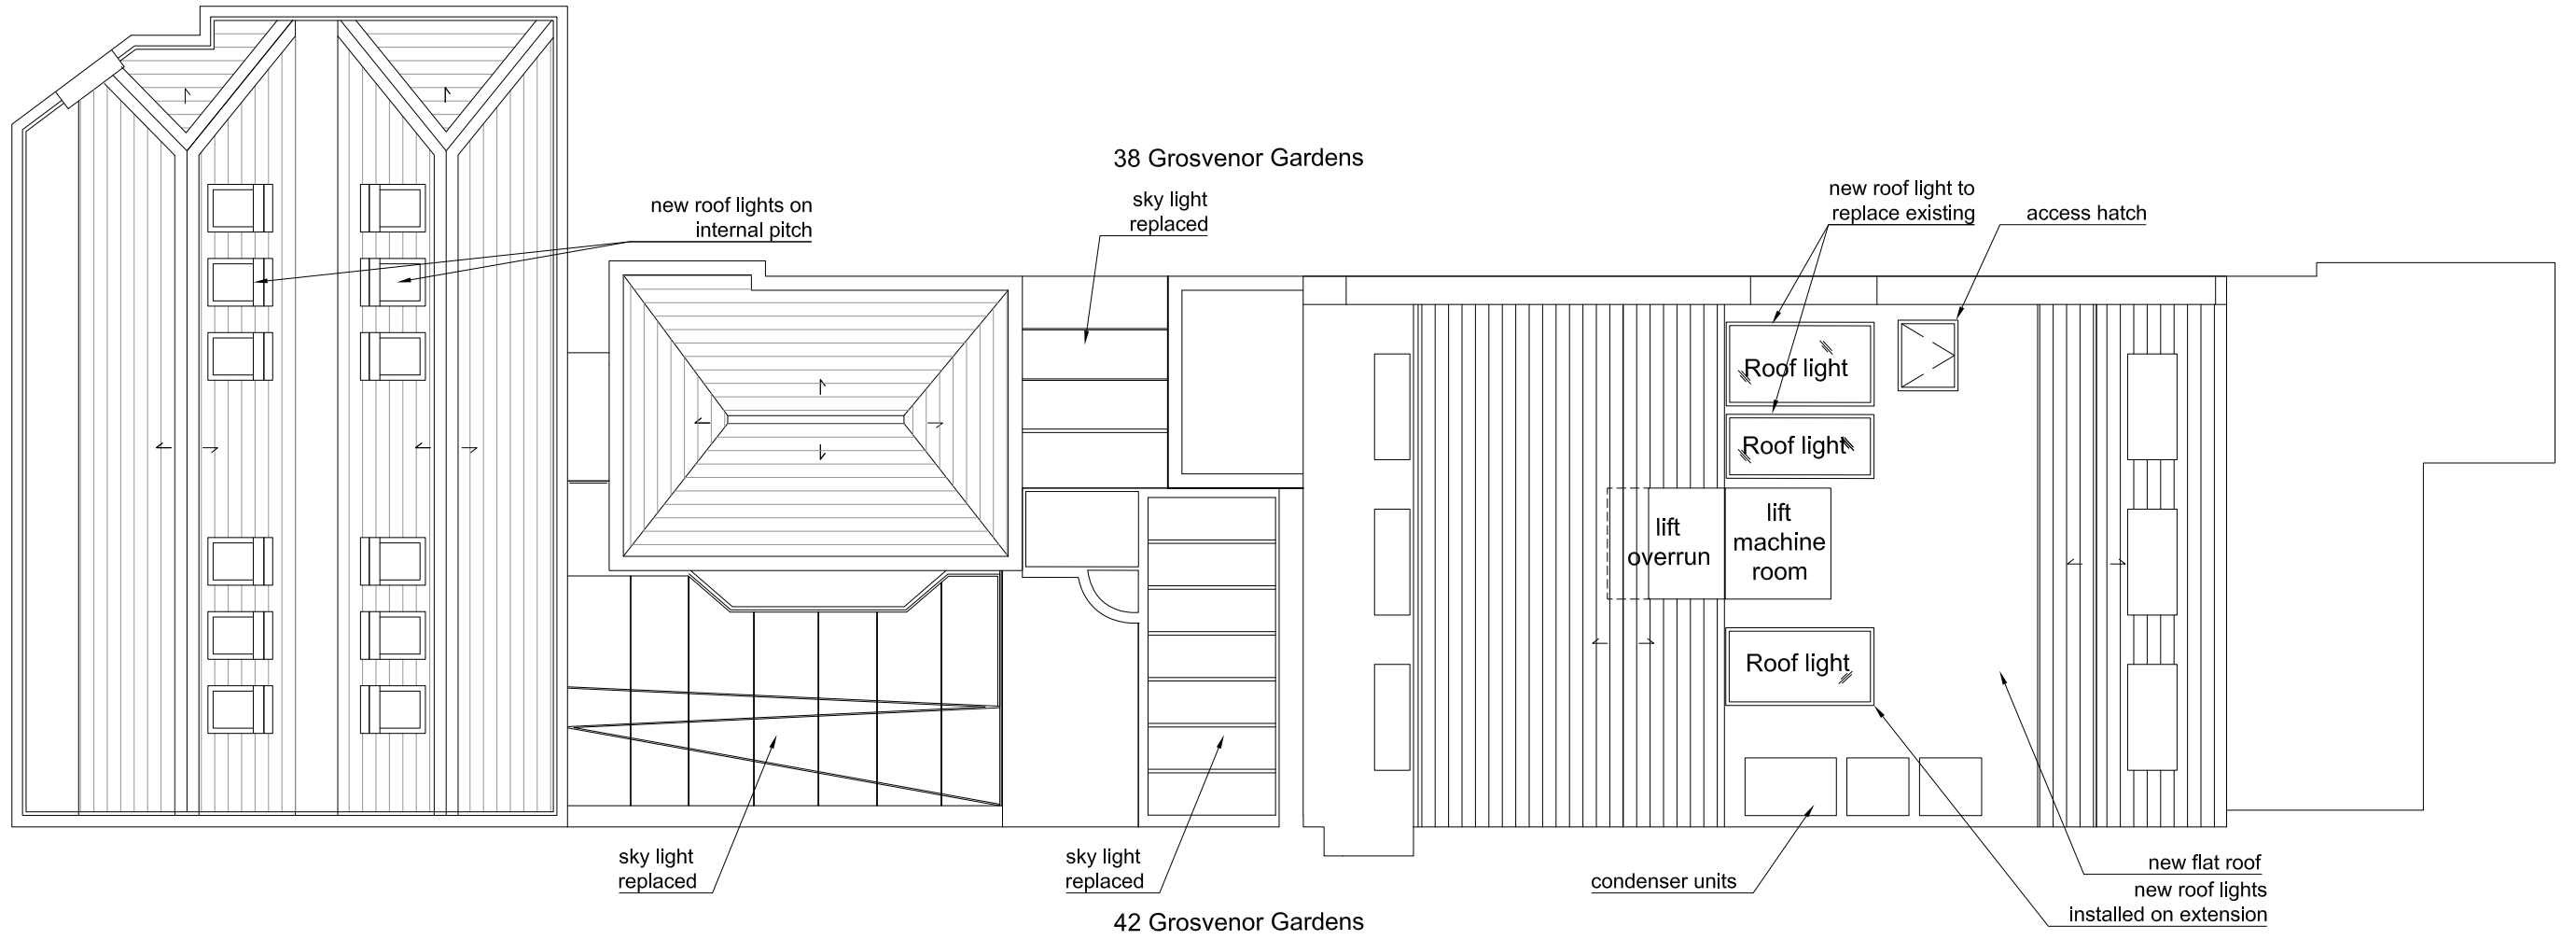

version	date	author	version notes
P1	As dwg	As dwg	Planning issue
P2	17.12.20	NV	itches extended and rooflights amended

Grosvenor Gardens Mews

Grosvenor Gardens

01 Roof  
Scale 1:100

status **PLANNING**

project 40 Grosvenor Gardens & 40 Grosvenor Gardens Mews South, SW1

title Proposed Roof Plan

scale 1:100 @ A3 date 17.07.20 author NV job no. 1986-D1-106 ver. P2