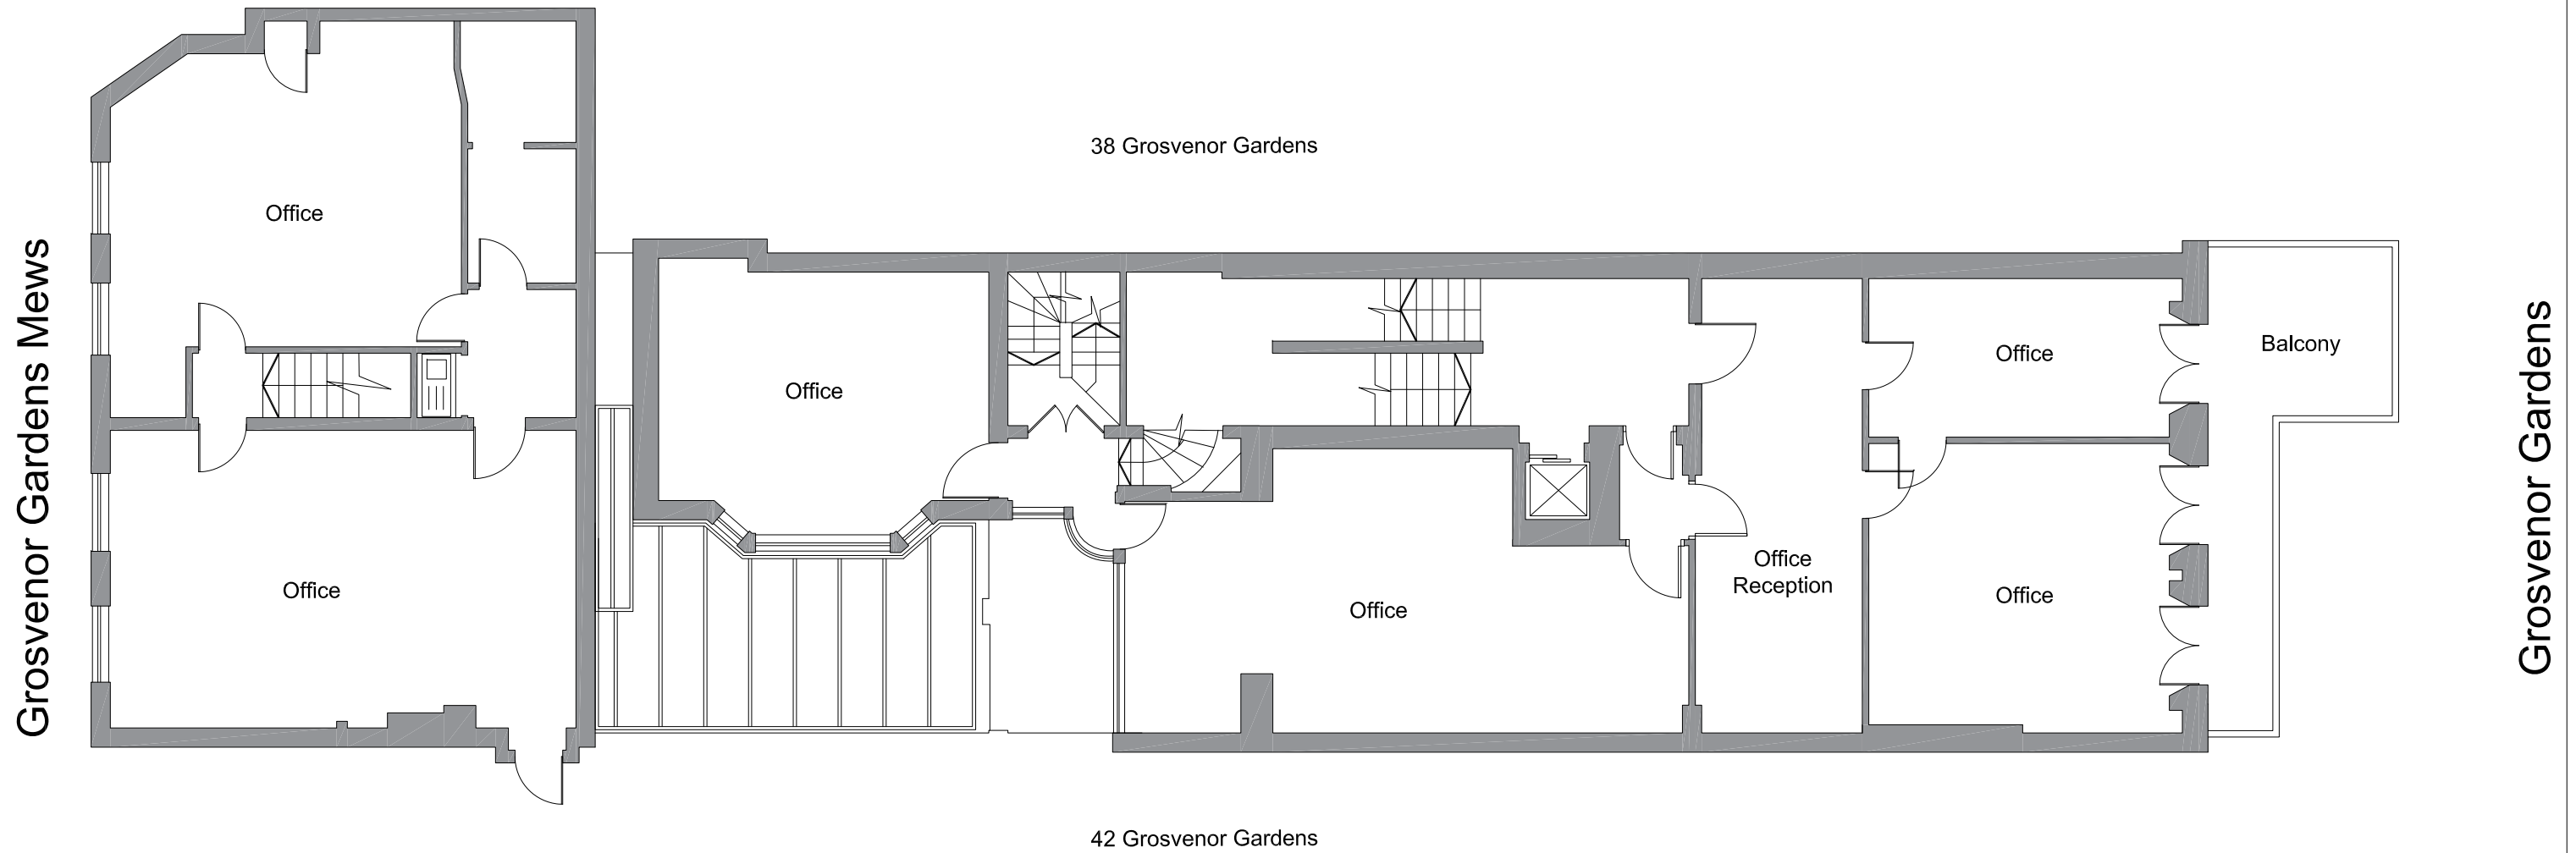

version	date	author	version notes
P1	As dwg	As dwg	Initial Issue

01 **First Floor**
Scale 1:100

status **PLANNING**

project 40 Grosvenor Gardens & 40 Grosvenor Gardens Mews South, SW1

use Existing First Floor Plan

scale 1:100 @ A3 date 17.07.20 author NV job no. 1986-D0-101 ver. P1