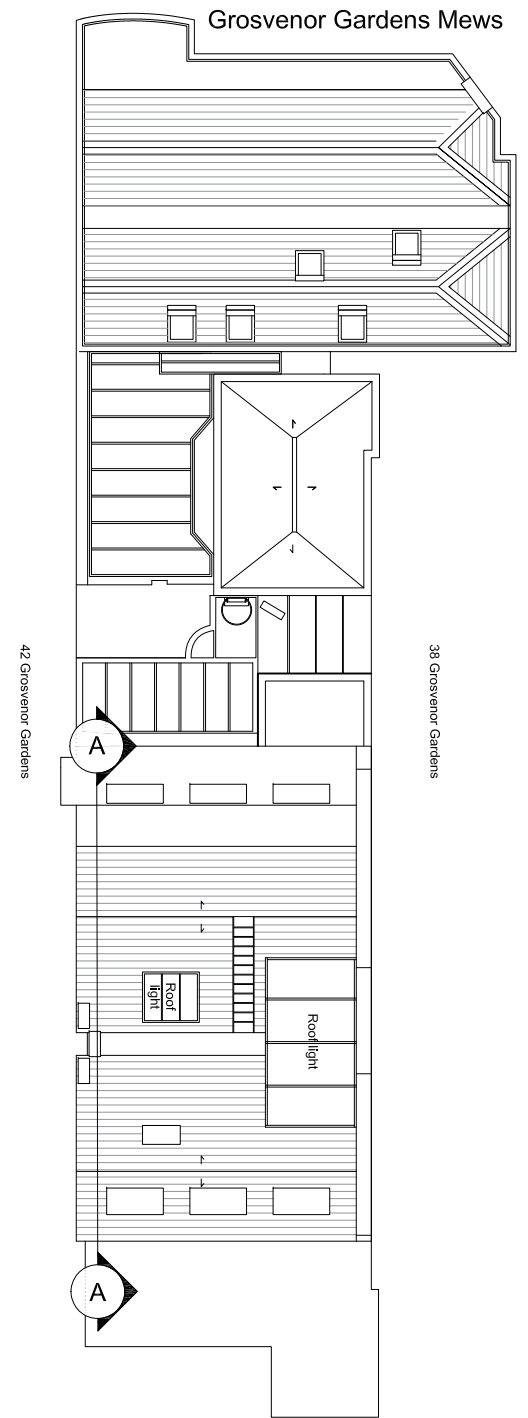

version	date	author	version notes
P1	As dwg	As dwg	Initial Issue

**01 Section A-A**  
Scale 1:100

Grosvenor Gardens

**00 Key plan**  
NTS

**PLANNING**

**Orbit Architects**

project: 40 Grosvenor Gardens & 40 Grosvenor Gardens Mews South, SW1  
 title: Existing Section A-A  
 scale: 1:100 @ A3    date: 27.08.20    author: NV    job no.:    dwg no.:    ver.:  
**1986-D0-200 P1**