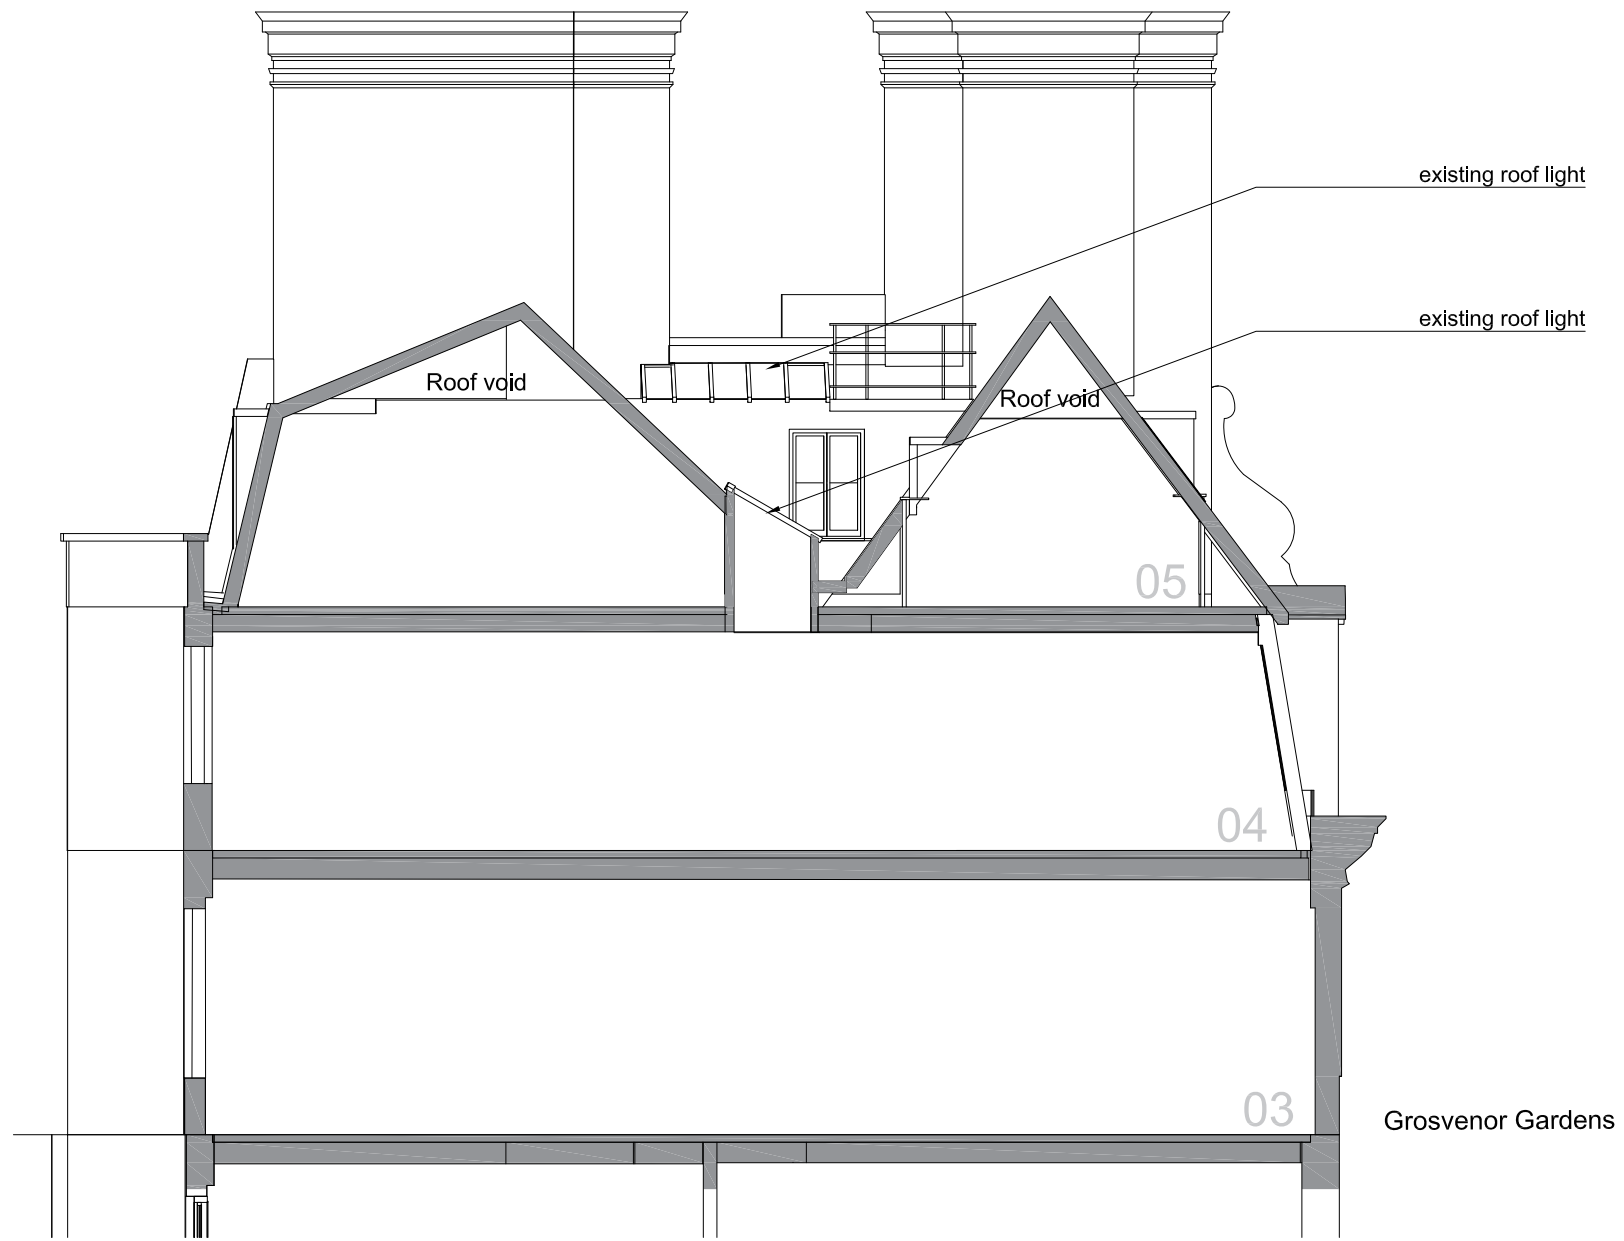

version	date	author	version notes
P1	As dwg	As dwg	Initial Issue

**01 Section A-A**  
Scale 1:100

Grosvenor Gardens

**00 Key plan**  
NTS

**PLANNING**

**Orbit Architects**

project: 40 Grosvenor Gardens & 40 Grosvenor Gardens Mews South, SW1  
 title: Existing Section A-A  
 scale: 1:100 @ A3    date: 27.08.20    author: NV    job no.:    dwg no.:    ver.:  
**1986-D0-200 P1**