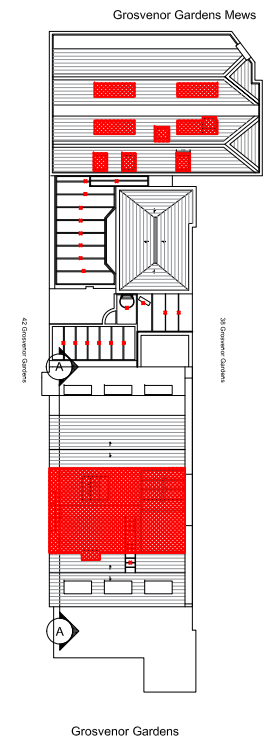

version	date	author	version notes
P1	As dwg	As dwg	Initial issue
P2	08.01.21	SC	Planning issue

01 Section A-A
Scale 1:100

01 Key plan
NTS

0 1 m 2,5 m 5 m
SCALE: 1:100

status **PLANNING**

project 40 Grosvenor Gardens & 40 Grosvenor Gardens Mews South, SW1

use Existing - Demolition - Section A-A

scale 1:100 @ A3 date 23.09.20 author NV job no. 1986-D0-250 ver. P2

© Orbit Architects 83 Blackfriars Road, London SE1 8HA t. 020 7593 3380 w. www.orbitarchitects.com e. info@orbitarchitects.com