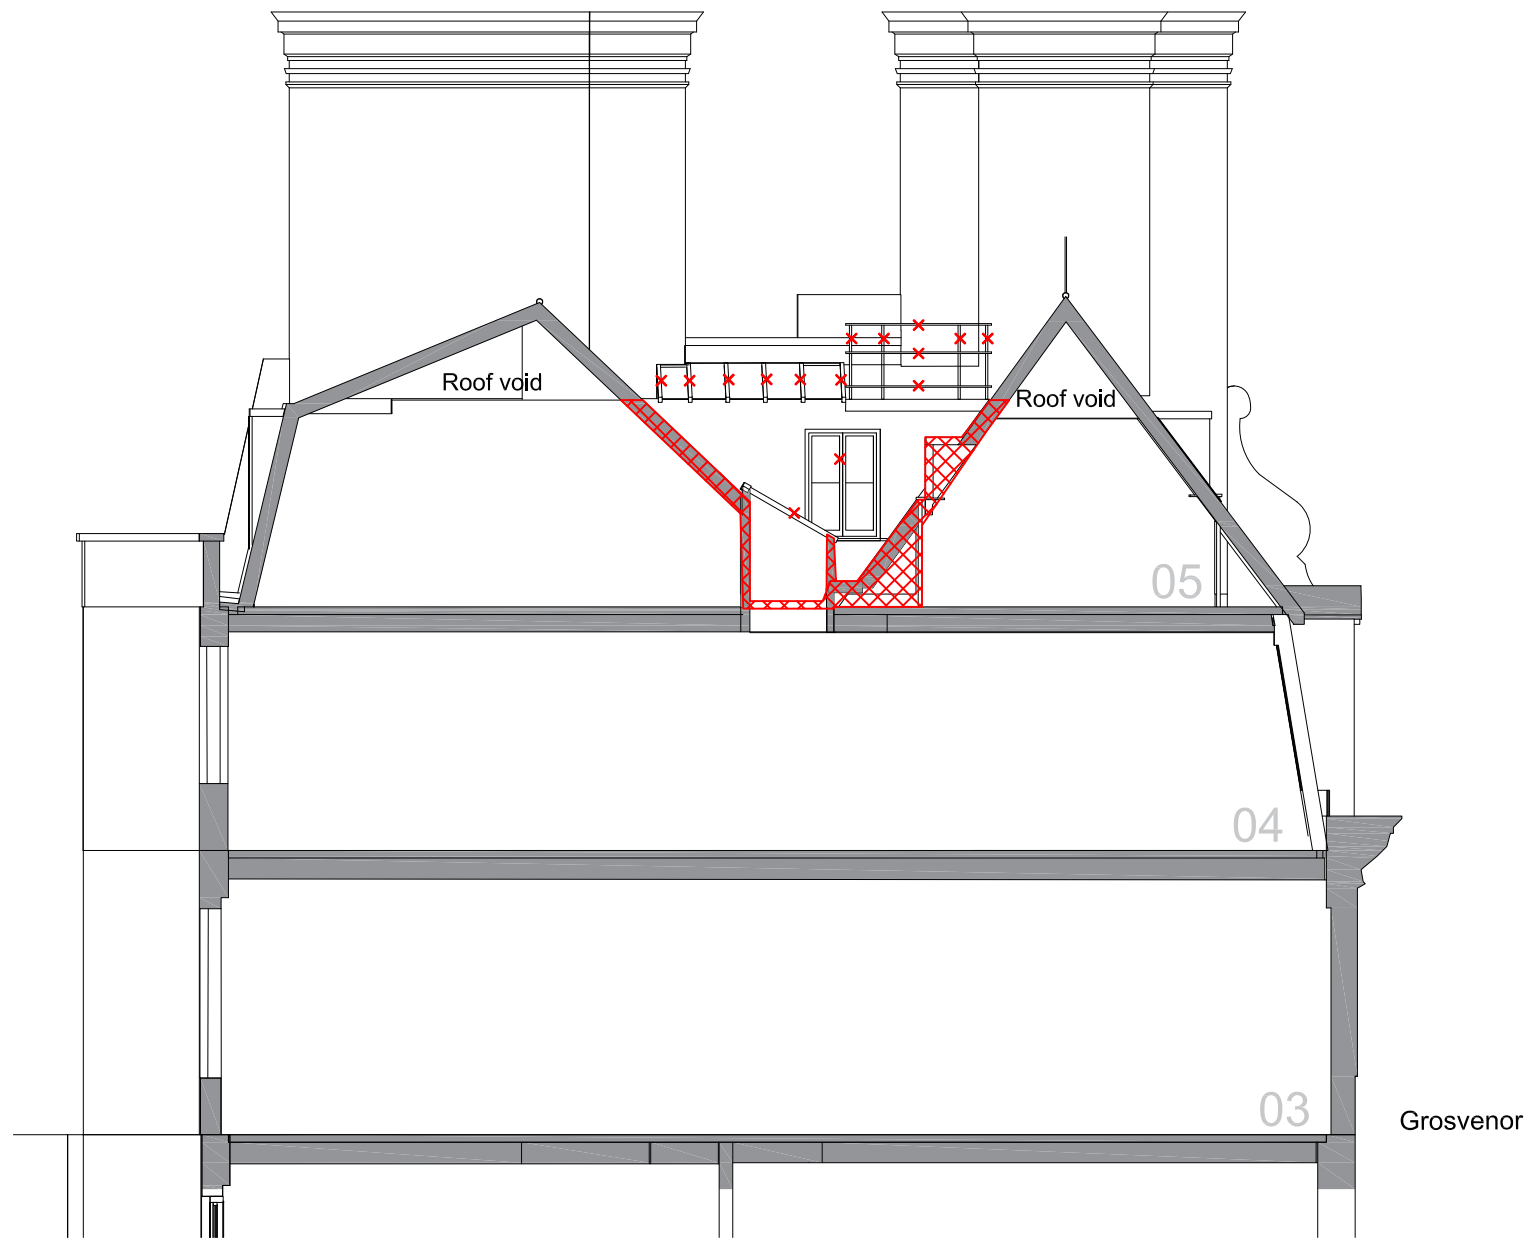

version	date	author	version notes
P1	As dwg	As dwg	Initial issue
P2	08.01.21	SC	Planning issue

01 Section A-A
Scale 1:100

01 Key plan
NTS

0 1 m 2,5 m 5 m
SCALE: 1:100

status **PLANNING**

project 40 Grosvenor Gardens & 40 Grosvenor Gardens Mews South, SW1

use Existing - Demolition - Section A-A

scale 1:100 @ A3 date 23.09.20 author NV job no. 1986-D0-250 ver. P2

© Orbit Architects 83 Blackfriars Road, London SE1 8HA t. 020 7593 3380 w. www.orbitarchitects.com e. info@orbitarchitects.com