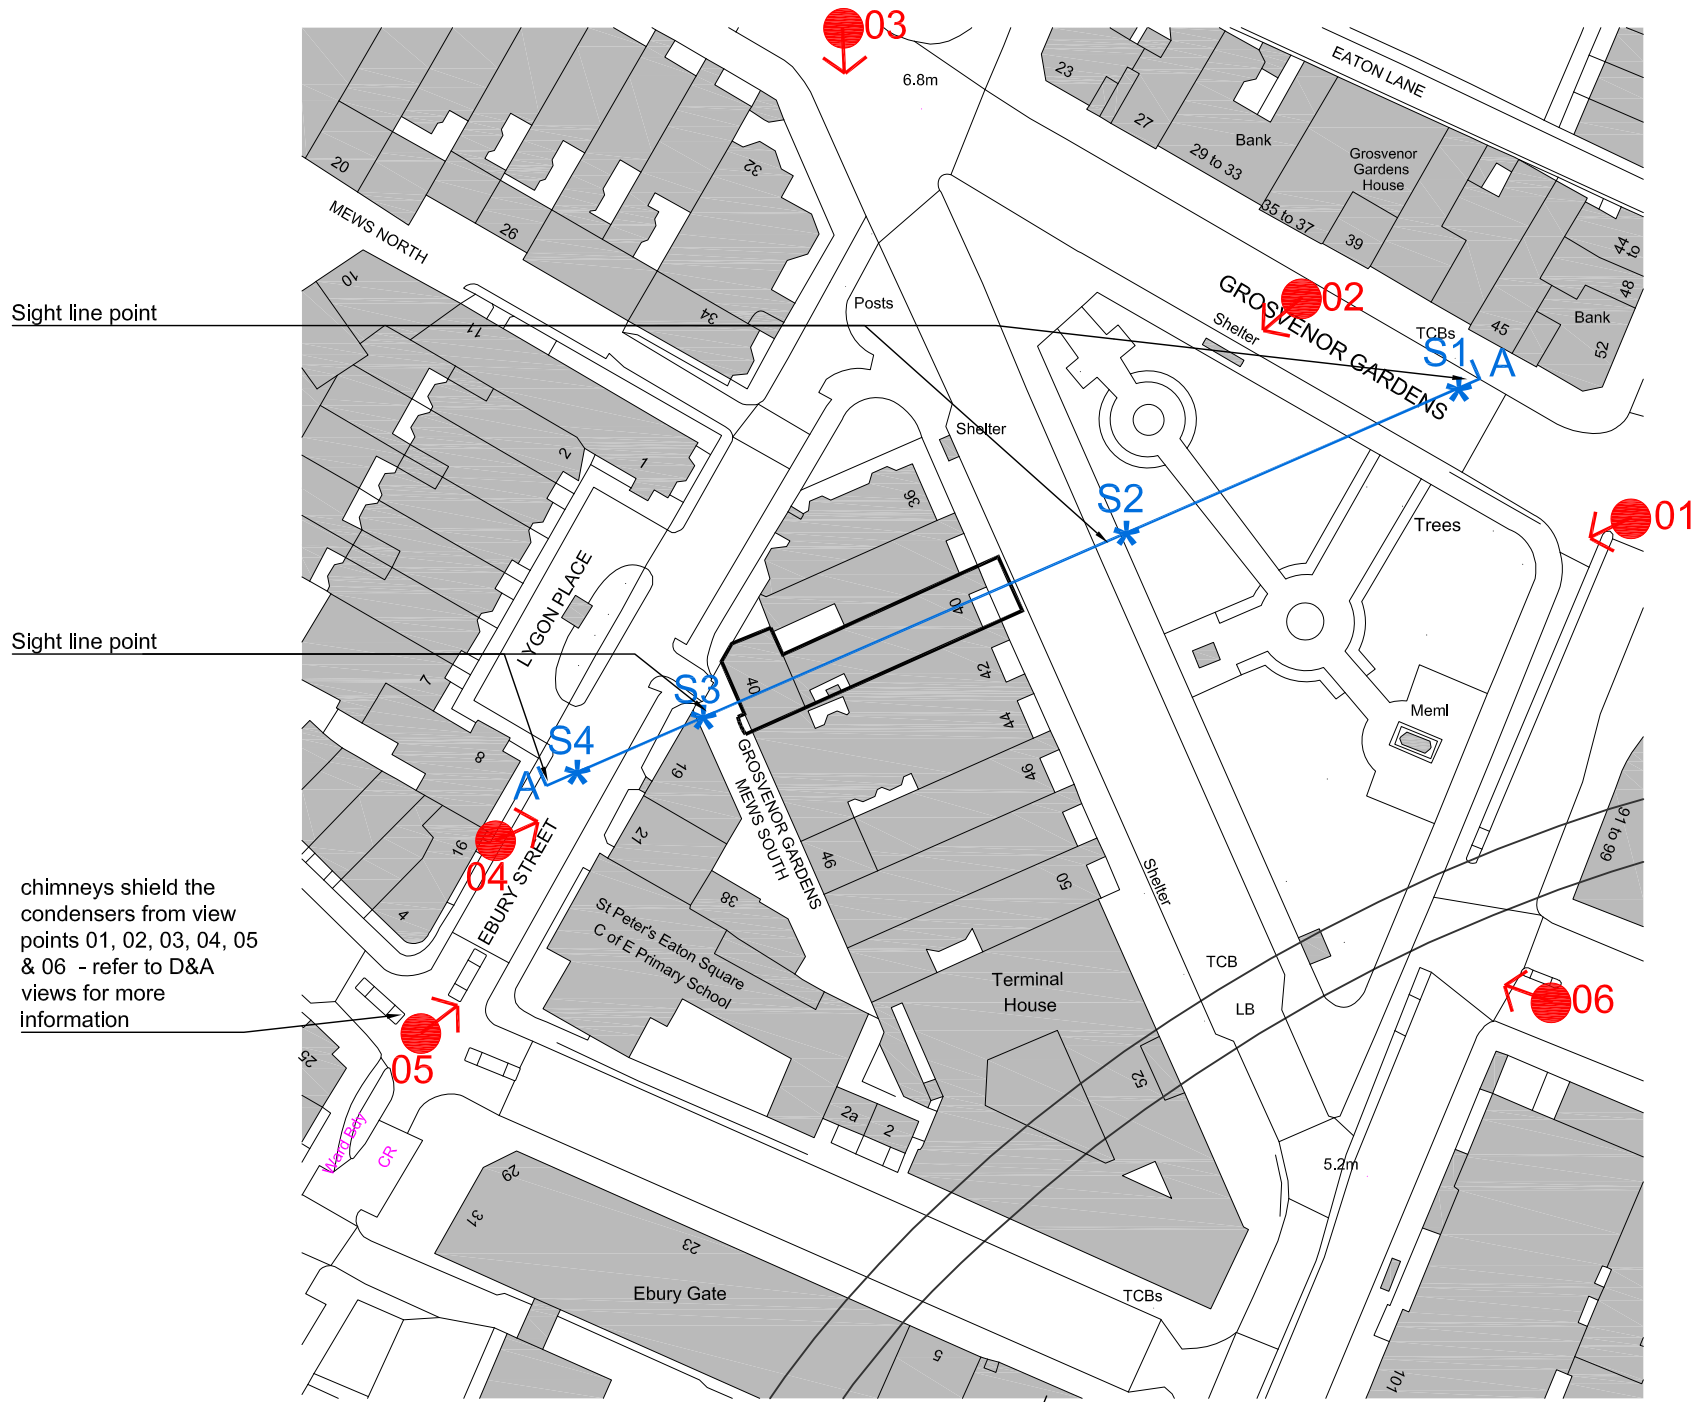

version	date	author	version notes
P1	As dwg	As dwg	Initial issue
P2	08.01.21	SC	Planning issue

Ordnance Survey, (c) Crown Copyright 2020. All rights reserved. Licence number 100022432

01 Site Plan including view points
Scale 1:1000

PLANNING			
Orbit Architects			
<small>project</small> 40 Grosvenor Gardens and 40 Grosvenor Gardens Mews South, SW1			
<small>site</small> Site plan view lines			
<small>scale</small> 1:1000 @ A3	<small>date</small> 06.10.20	<small>author</small> NV	<small>job no.</small> 1986-D1-300
			<small>ver.</small> P2