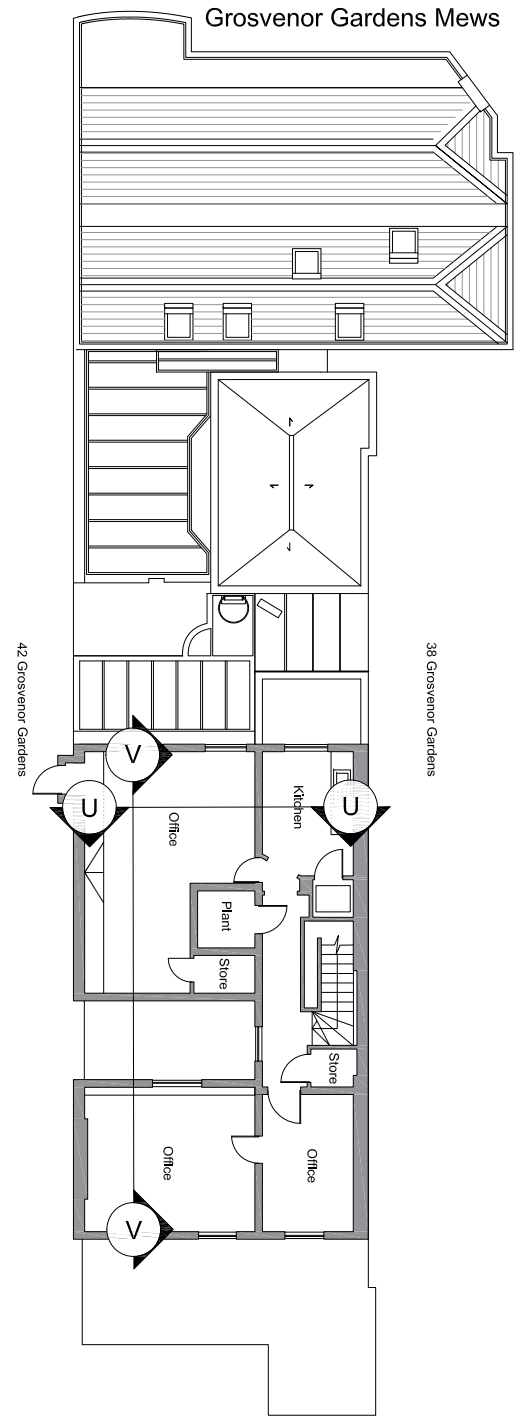

version	date	author	version notes
P1	As dwg	As dwg	Initial Issue

**01 Elevation U**  
Scale 1:50

**02 Elevation V**  
Scale 1:50

status **PLANNING**

Orbit Architects

project 40 Grosvenor Gardens & 40 Grosvenor Gardens Mews South, SW1

00 Existing Fifth Floor Sections

scale 1:50 @ A3 date 25.09.20 author NV job no. 1986-D0-245 ver. P1

© Orbit Architects 83 Blackfriars Road, London SE1 8HA t. 020 7593 3380 w. www.orbitarchitects.com e. info@orbitarchitects.com