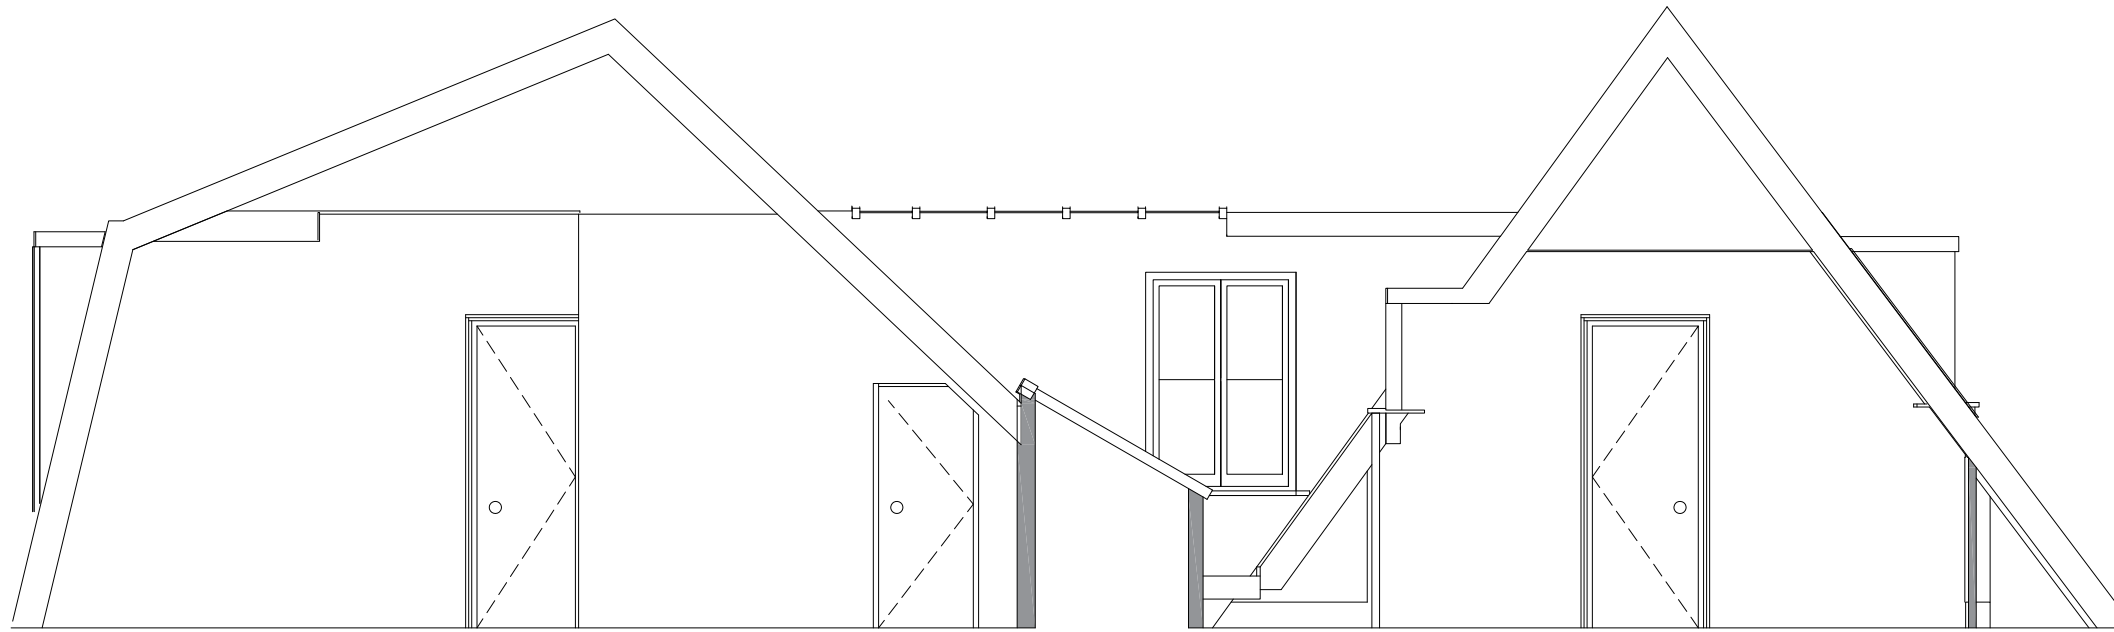

version	date	author	version notes
P1	As dwg	As dwg	Initial Issue

**01 Elevation U**  
Scale 1:50

**02 Elevation V**  
Scale 1:50

status **PLANNING**

Orbit Architects

project 40 Grosvenor Gardens & 40 Grosvenor Gardens Mews South, SW1