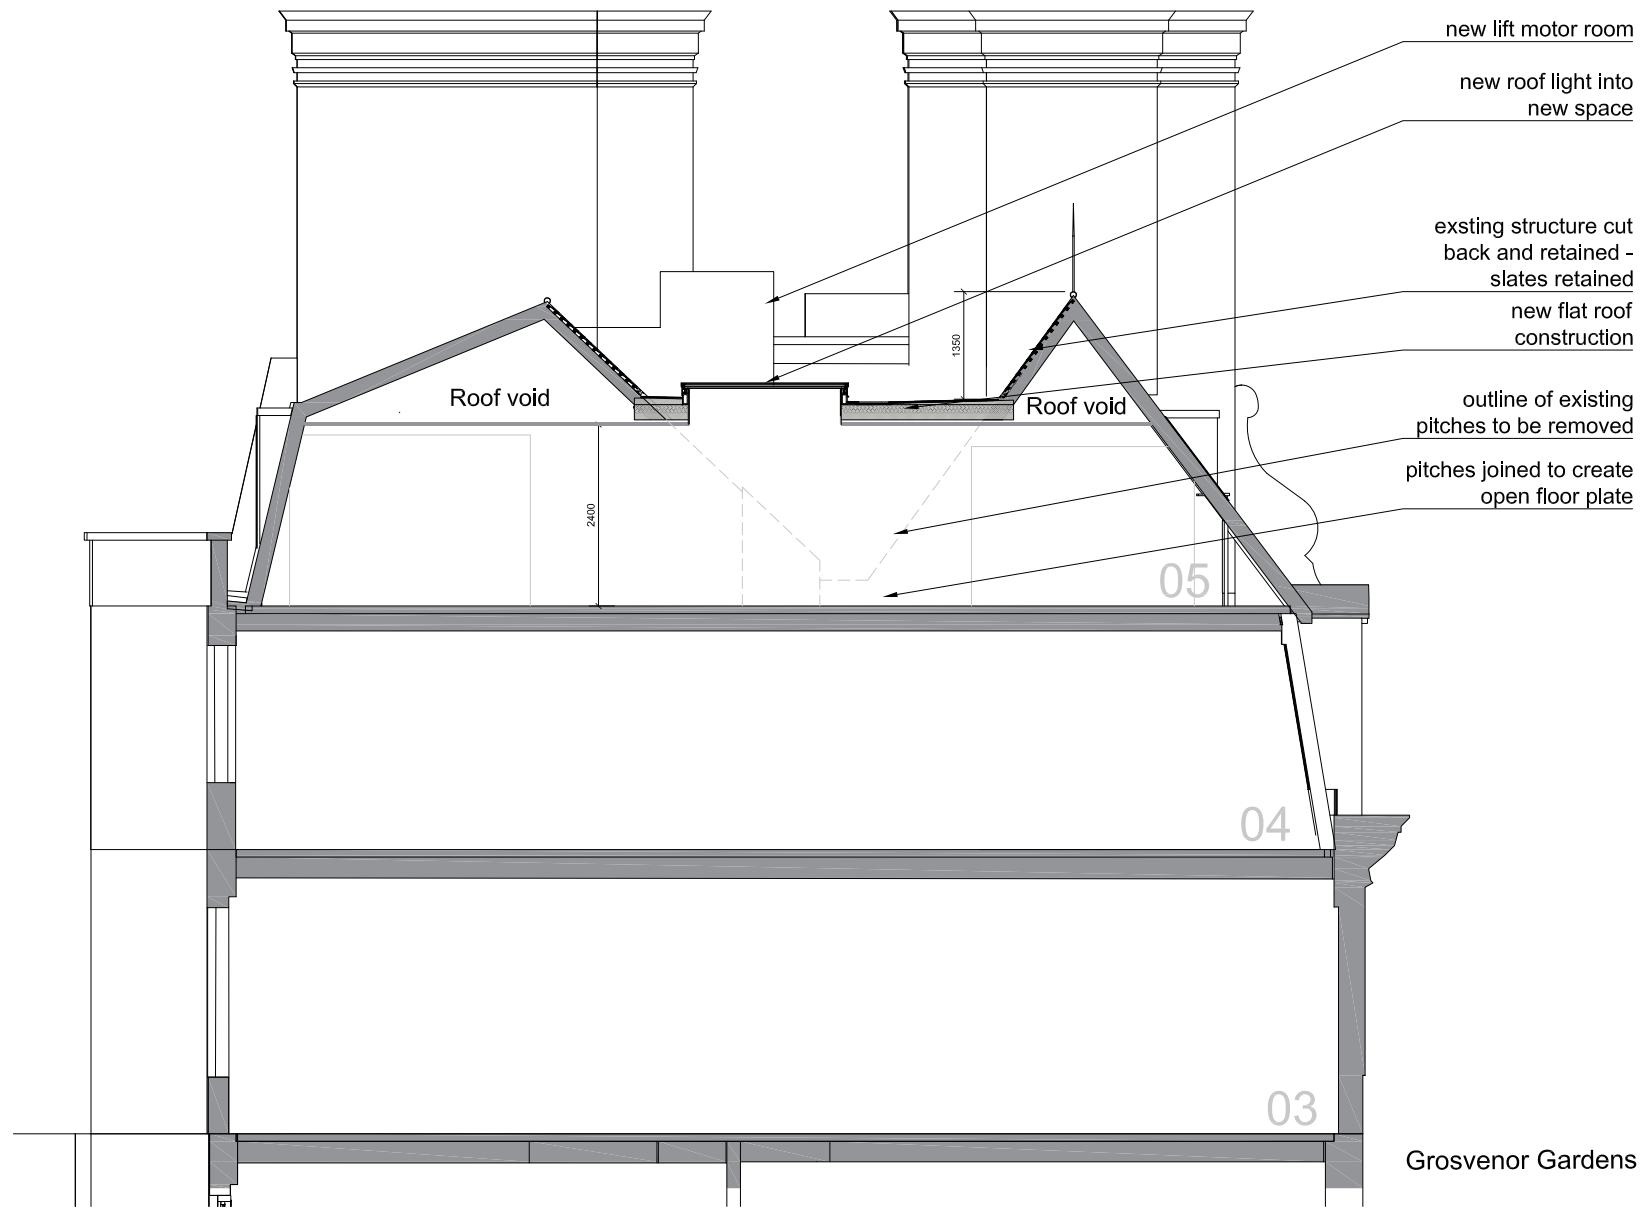

version	date	author	version notes
P1	As dwg	As dwg	Initial issue
P2	08.01.21	SC	Planning issue

Grosvenor Gardens Mews

42 Grosvenor Gardens

38 Grosvenor Gardens

Grosvenor Gardens

00 Key plan  
NTS

01 Section A-A  
Scale 1:100

**PLANNING**

**Orbit Architects**

project: 40 Grosvenor Gardens & 40 Grosvenor Gardens Mews South, SW1  
 title: Proposed Section A-A  
 scale: 1:100 @ A3    date: 27.08.20    author: NV    job no.:    dwg no.:    ver.:  
**1986-D1-200 P2**