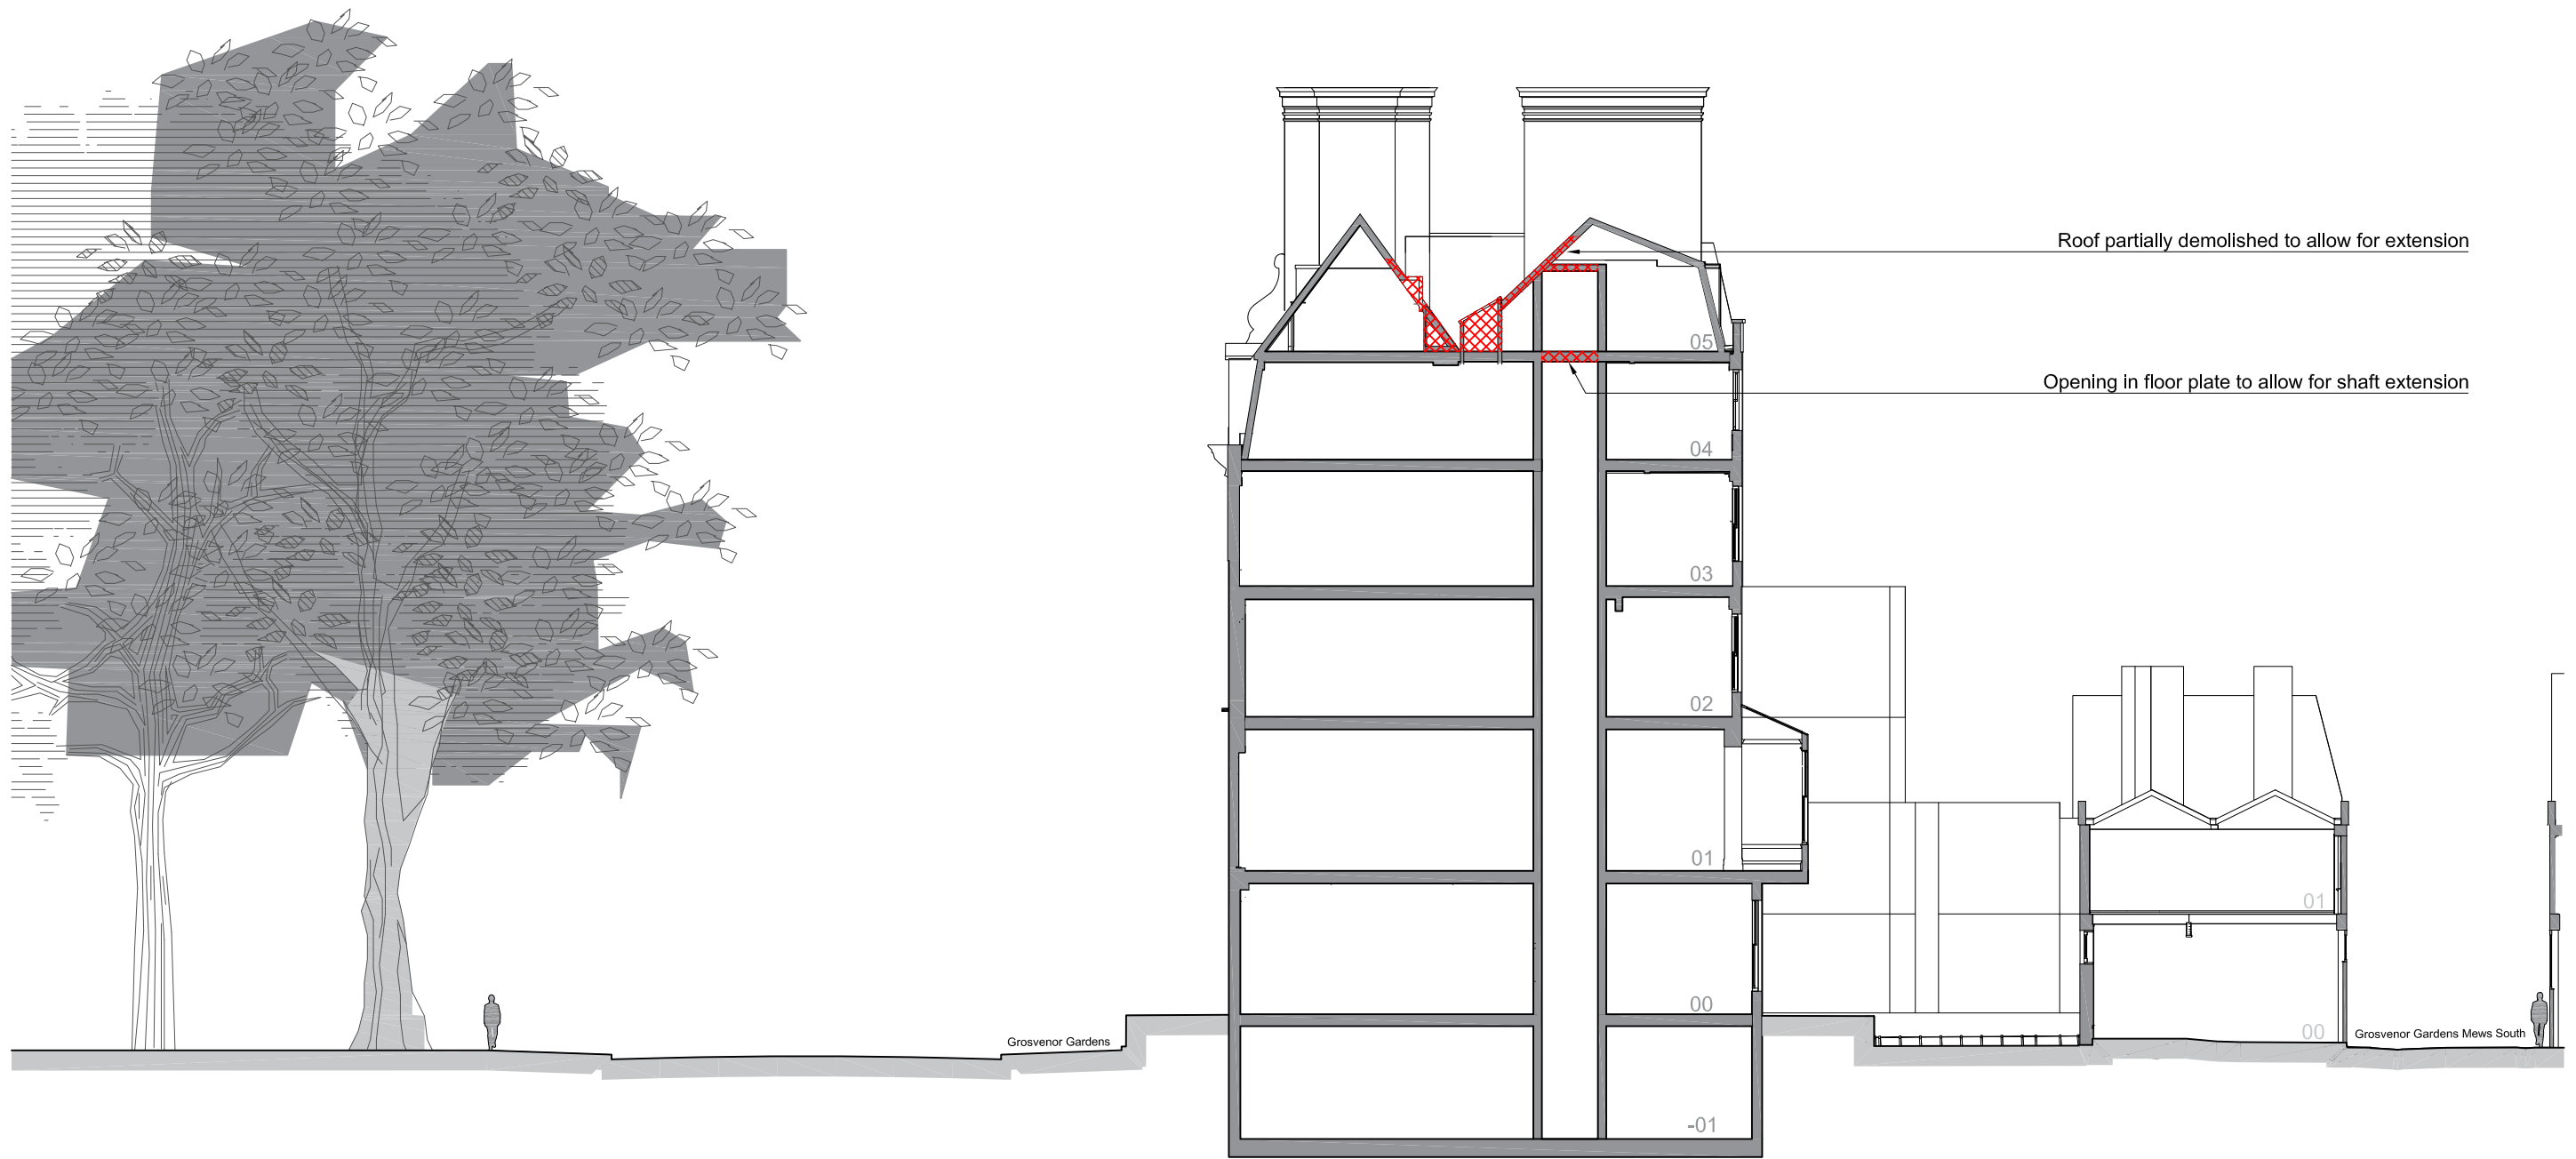

version	date	author	version notes
P1	As dwg	As dwg	Initial Issue

01 Demolition Section
Scale 1:200

status **PLANNING**

project **40 Grosvenor Gardens & 40 Grosvenor Gardens Mews South, SW1**

title **Demolition Section**

scale 1:200 @ A3 date 12.01.21 author HC job no. 1986-D0-310 ver. P1