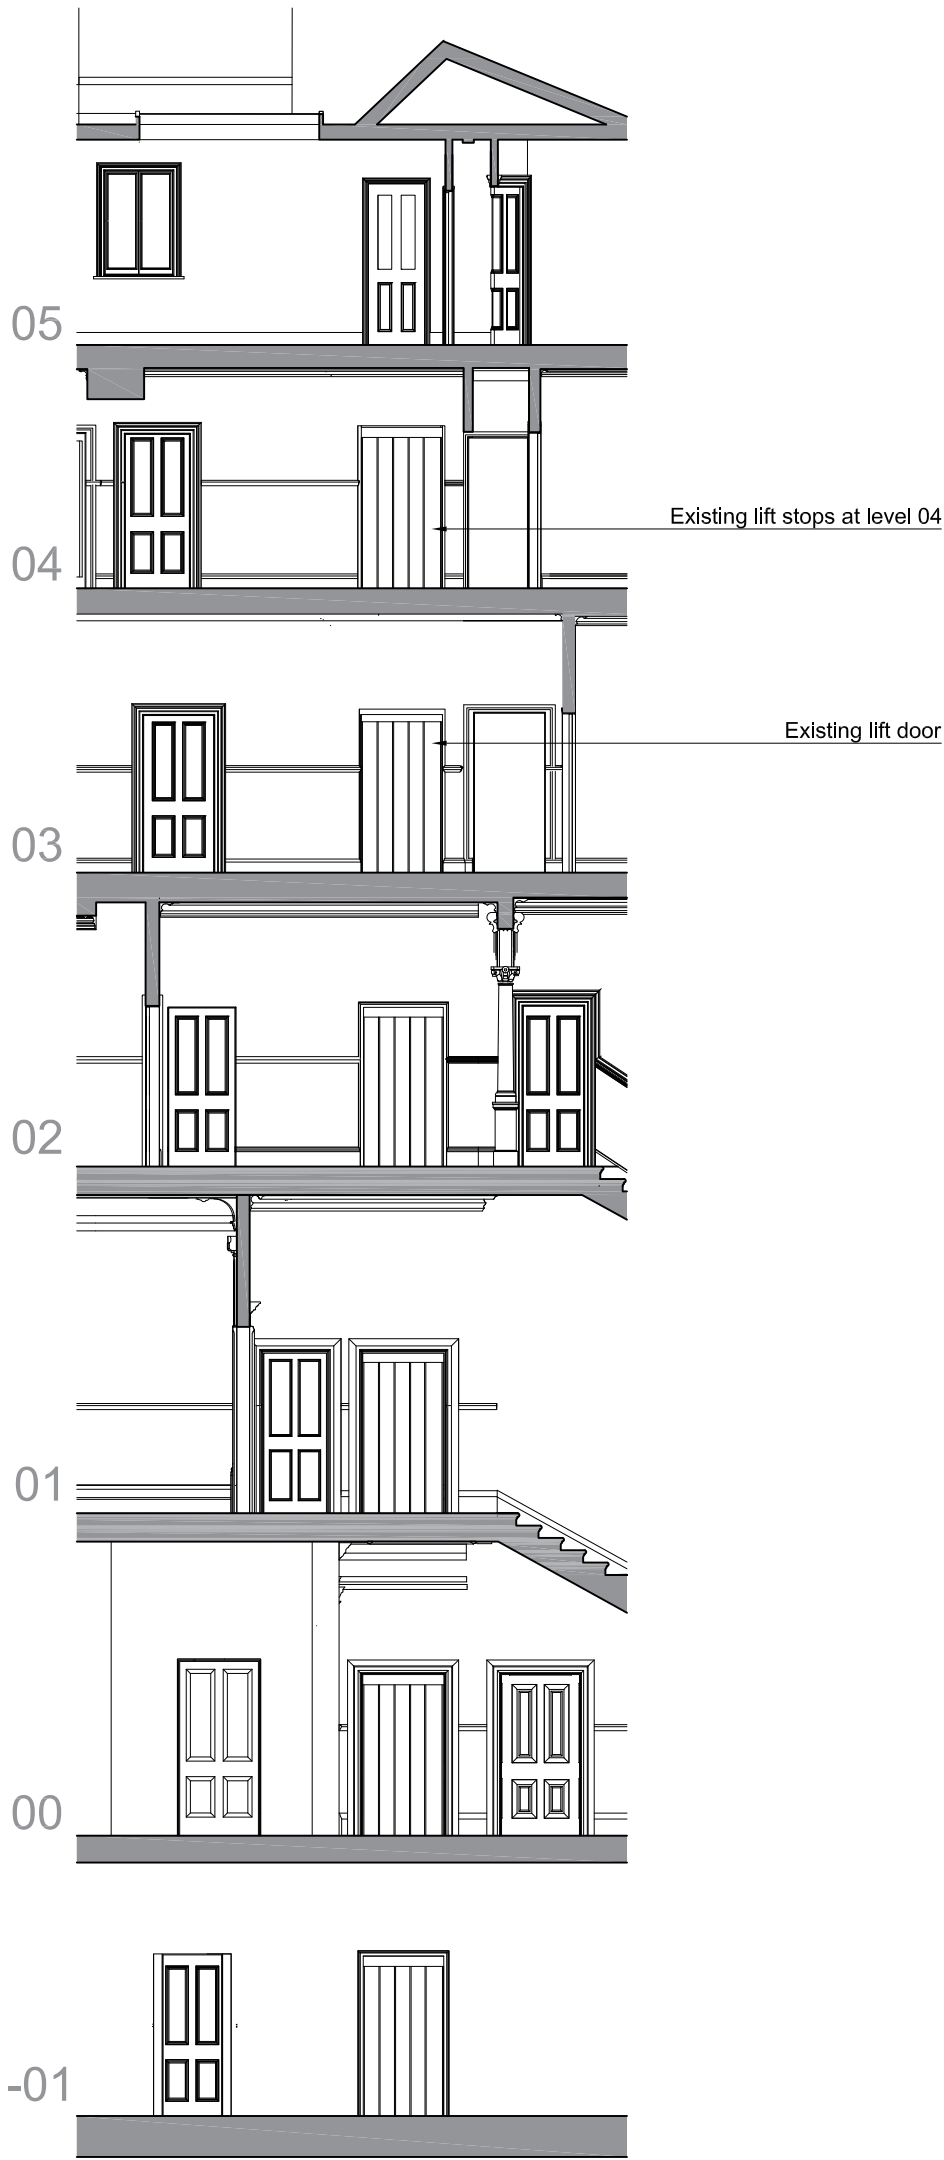

version	date	author	version notes
P1	As dwg	As dwg	Initial issue

01 Proposed Section  
Scale 1:100

01 Demolition Section  
Scale 1:100

status **PLANNING**

Orbit Architects

project 40 Grosvenor Gardens and 40 Grosvenor Gardens Mews South, SW1

title Existing & Demolition Section

scale 1:100 @ A3 date 11.01.20 author HC job no. 1986-D0-307 ver. P1

© Orbit Architects 83 Blackfriars Road, London SE1 8HA t. 020 7593 3380 w. www.orbitarchitects.com e. info@orbitarchitects.com