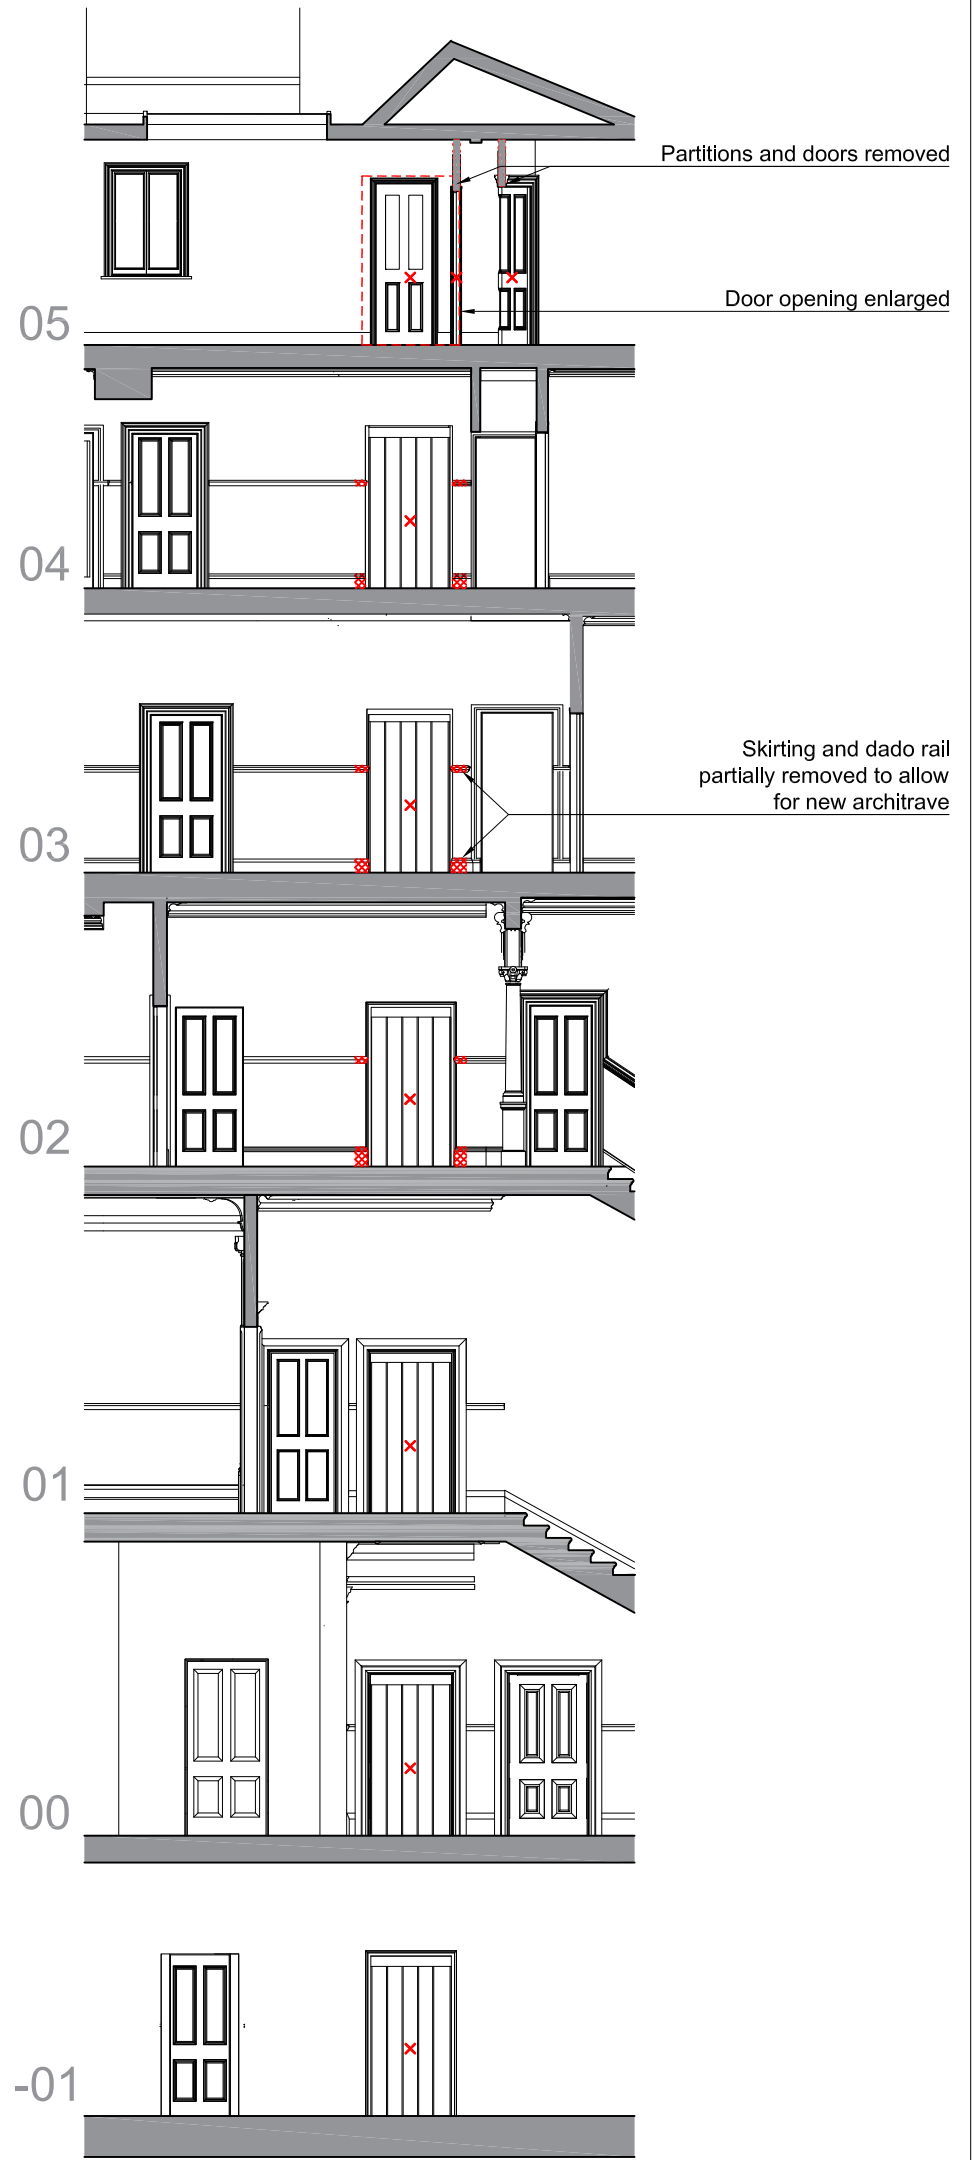

version	date	author	version notes
P1	As dwg	As dwg	Initial issue

01 Proposed Section  
Scale 1:100

01 Demolition Section  
Scale 1:100

status **PLANNING**

Orbit Architects

project 40 Grosvenor Gardens and 40 Grosvenor Gardens Mews South, SW1

title Existing & Demolition Section

scale 1:100 @ A3 date 11.01.20 author HC job no. 1986-D0-307 ver. P1

© Orbit Architects 83 Blackfriars Road, London SE1 8HA t. 020 7593 3380 w. www.orbitarchitects.com e. info@orbitarchitects.com