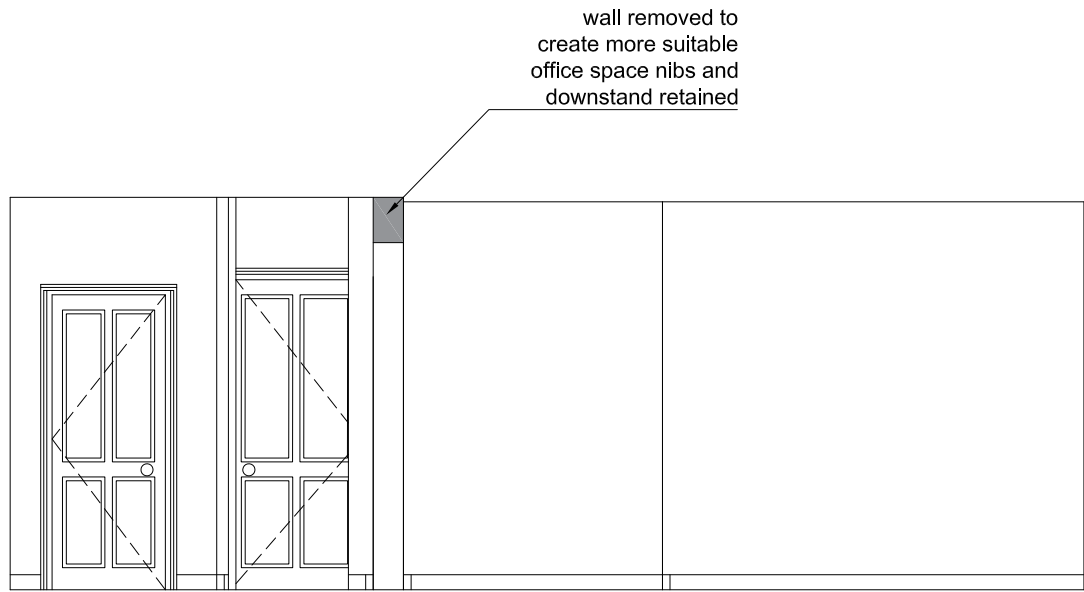

version	date	author	version notes
P1	As dwg	As dwg	Initial Issue

01 Elevation U
Scale 1:50

02 Elevation V
Scale 1:50

Grosvenor Gardens

00 Key plan
NTS

status **PLANNING**

 **Orbit Architects**

project **40 Grosvenor Gardens & 40 Grosvenor Gardens Mews South, SW1**