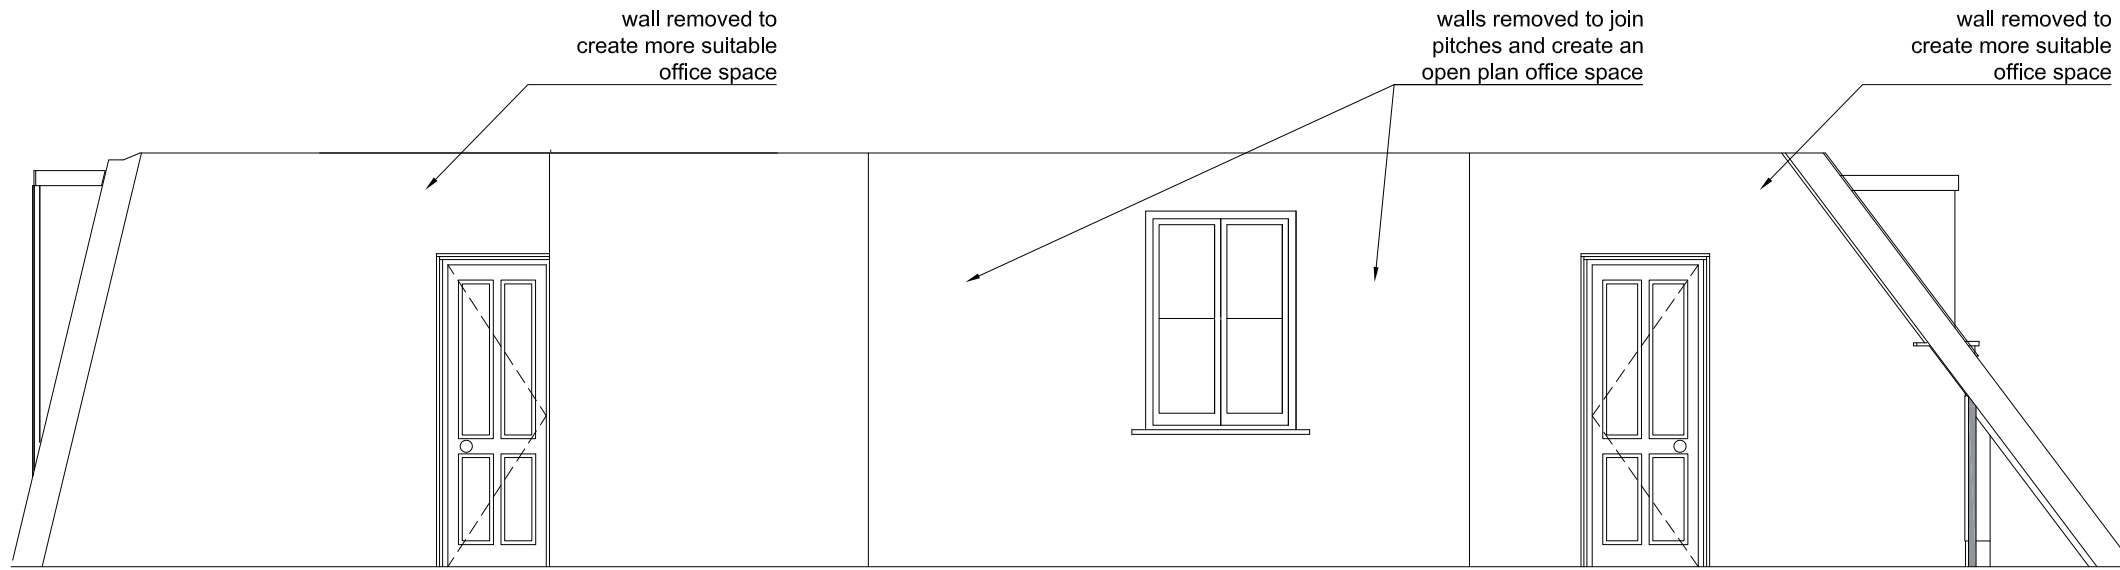

version	date	author	version notes
P1	As dwg	As dwg	Initial Issue

01 Elevation U
Scale 1:50

02 Elevation V
Scale 1:50

Grosvenor Gardens

00 Key plan
NTS

status **PLANNING**

 **Orbit Architects**

project **40 Grosvenor Gardens & 40 Grosvenor Gardens Mews South, SW1**