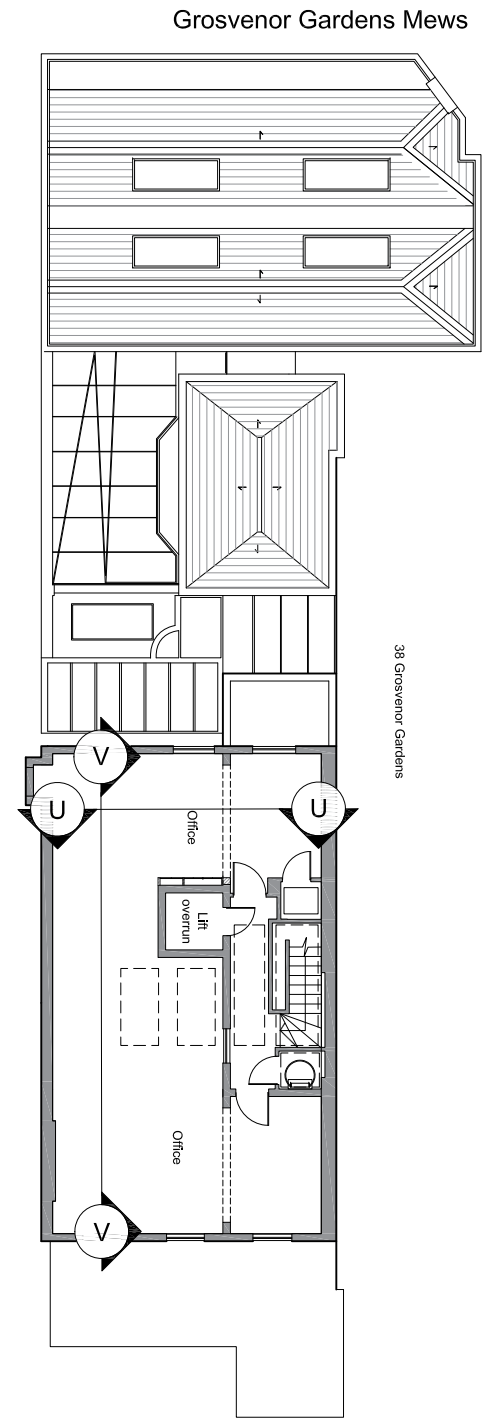

version	date	author	version notes
P1	As dwg	As dwg	Initial Issue

01 Elevation U
Scale 1:50

02 Elevation V
Scale 1:50

Grosvenor Gardens

00 Key plan
NTS

status **PLANNING**

 **Orbit Architects**

project **40 Grosvenor Gardens & 40 Grosvenor Gardens Mews South, SW1**

use **Proposed Fifth Floor Sections**

scale 1:50 @ A3 date 25.09.20 author NV job no. 1986-D1-245 ver. P1

© Orbit Architects 83 Blackfriars Road, London SE1 8HA t. 020 7593 3380 w. www.orbitarchitects.com e. info@orbitarchitects.com