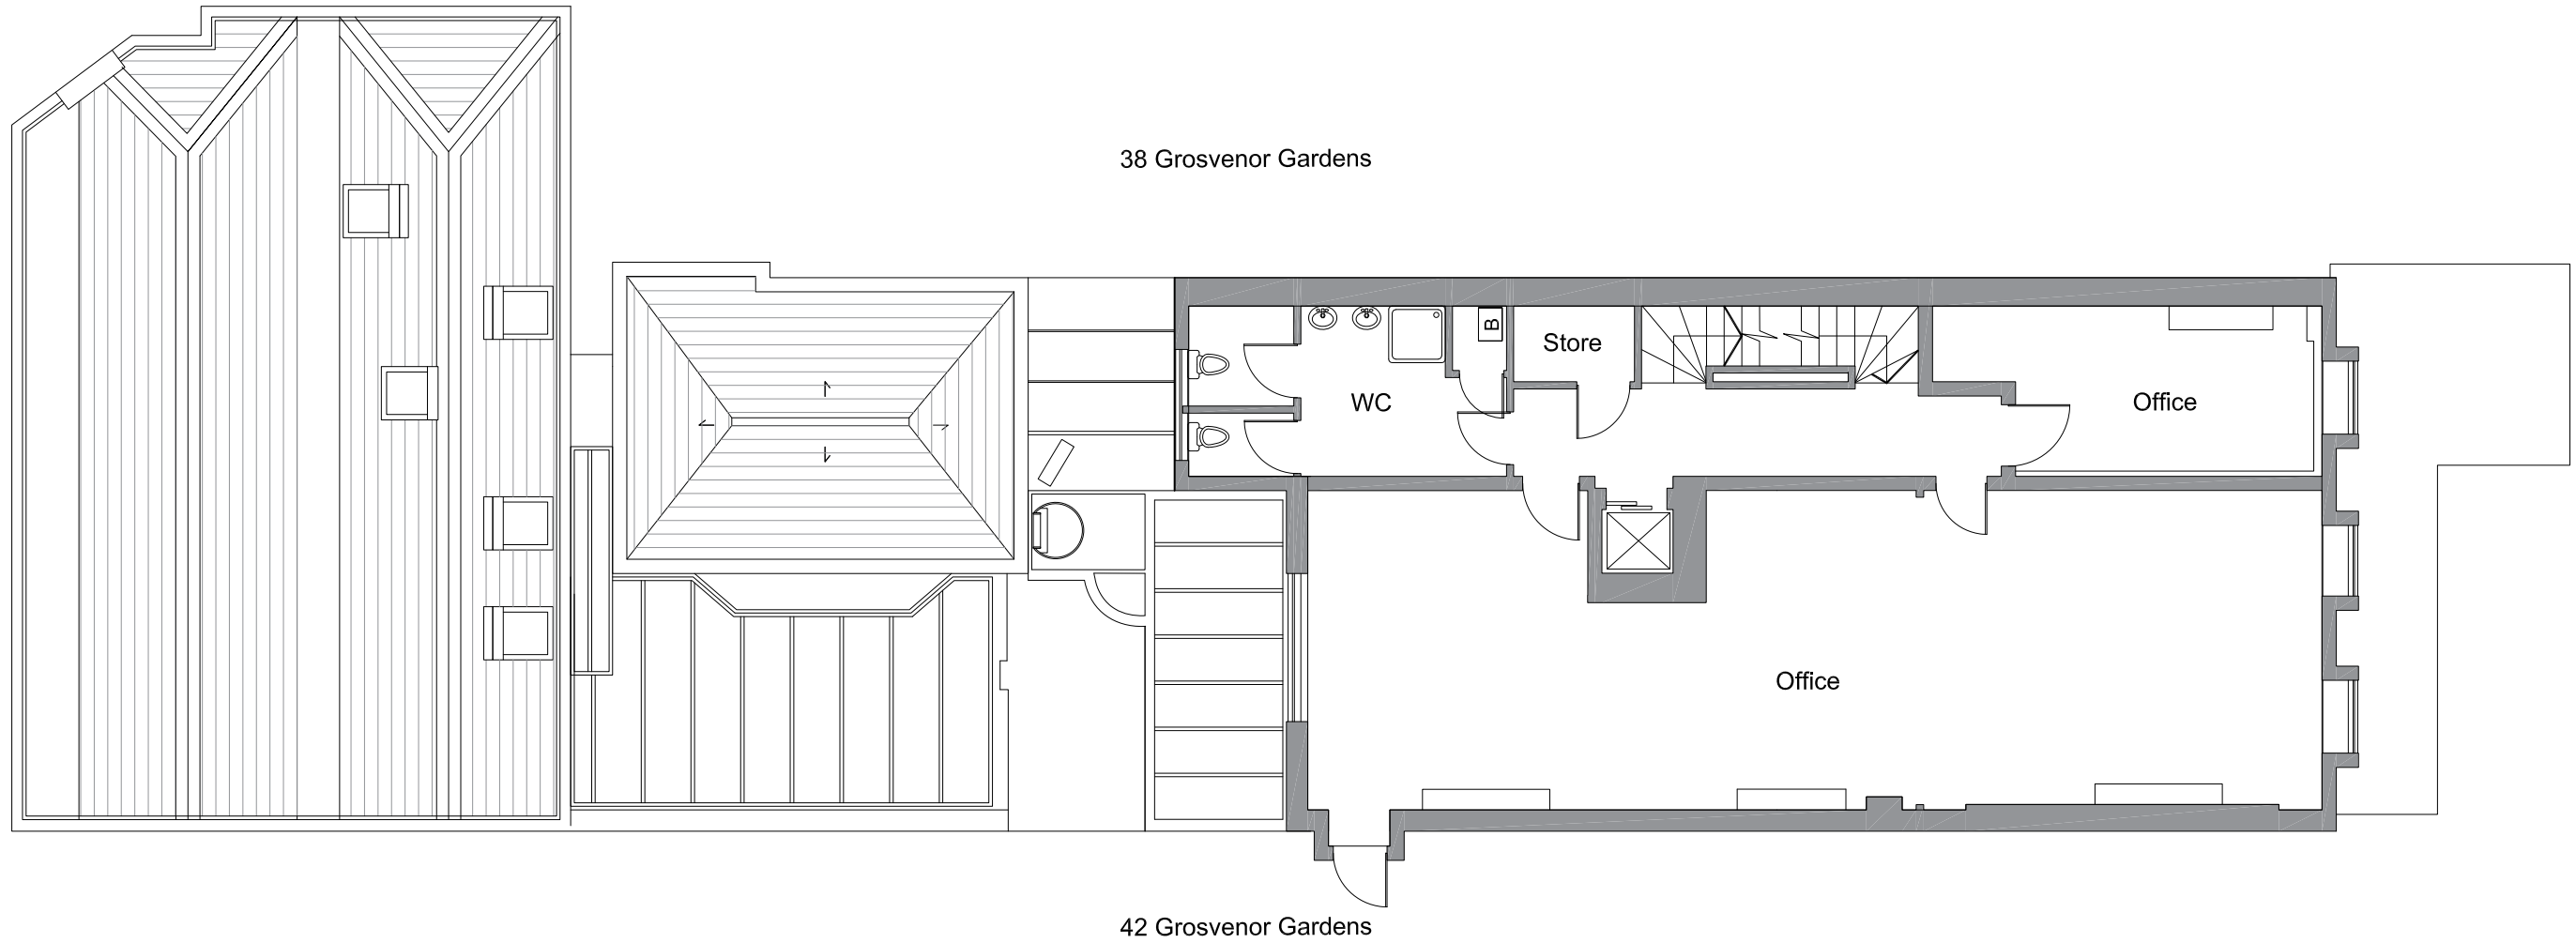

version	date	author	version notes
P1	As dwg	As dwg	Initial Issue

Grosvenor Gardens Mews

Grosvenor Gardens

01 Fourth Floor
Scale 1:100

status **PLANNING**

project 40 Grosvenor Gardens & 40 Grosvenor Gardens Mews South, SW1

use Existing Fourth Floor Plan

scale 1:100 @ A3 date 17.07.20 author NV job no. 1986-D0-104 ver. P1