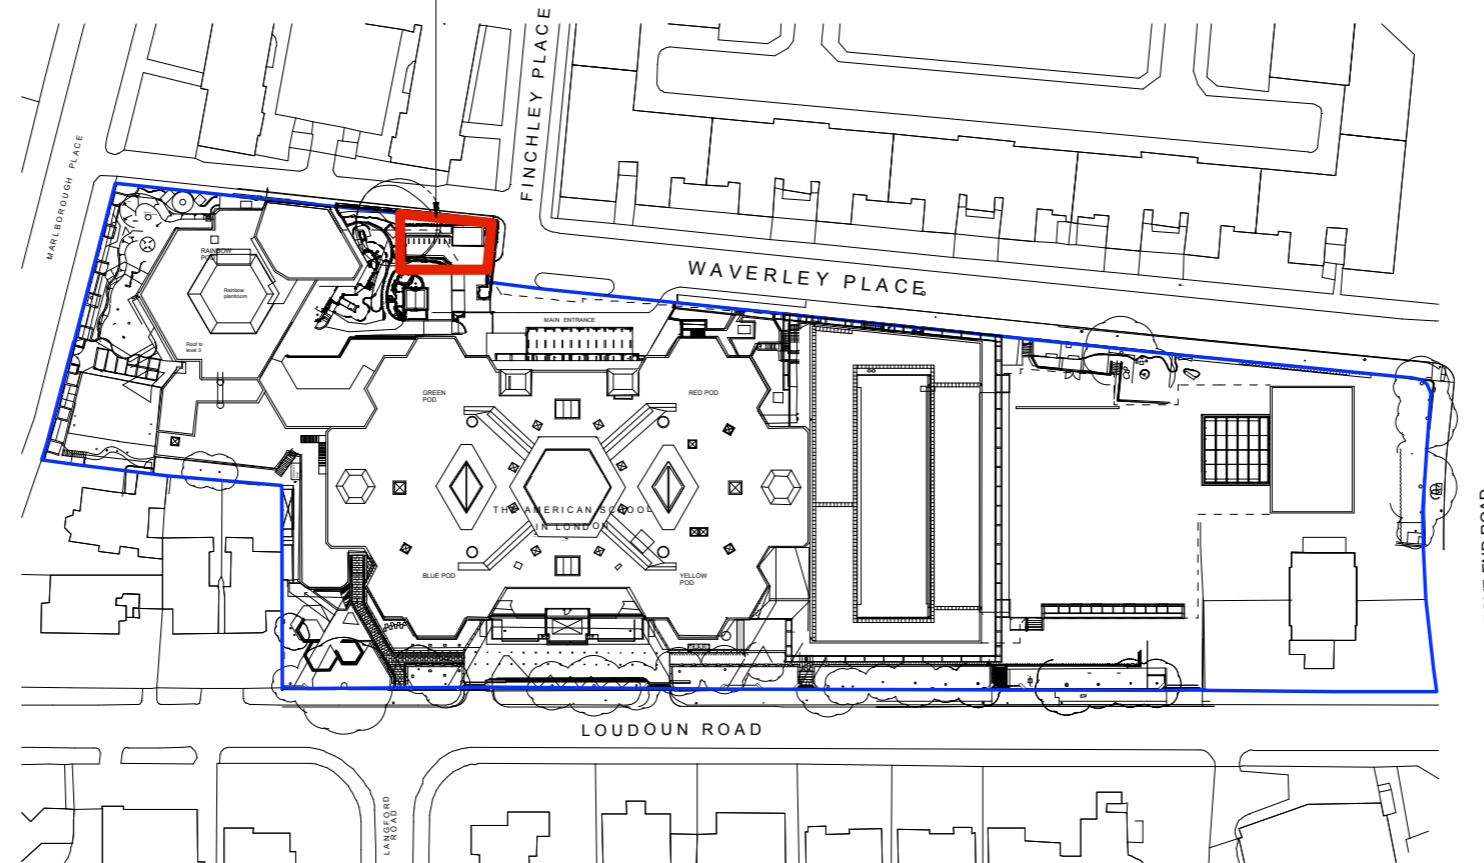

Location of Lower School
external plant enclosure

ed tooveyarchitects

studio 401 royle building
31 wenlock road
london n1 7sh
07880 725763
edtoovey@yahoo.co.uk

Revisions:

PLANNING

- Always take site measurements to verify dimensions
- Refer to M&E Engineers drawings for all services

The American School in London: LS Plant project

Location plan existing

November 2020

Drwg No. 2034 / GL / 001 -

Scale 1:1250 @ A3