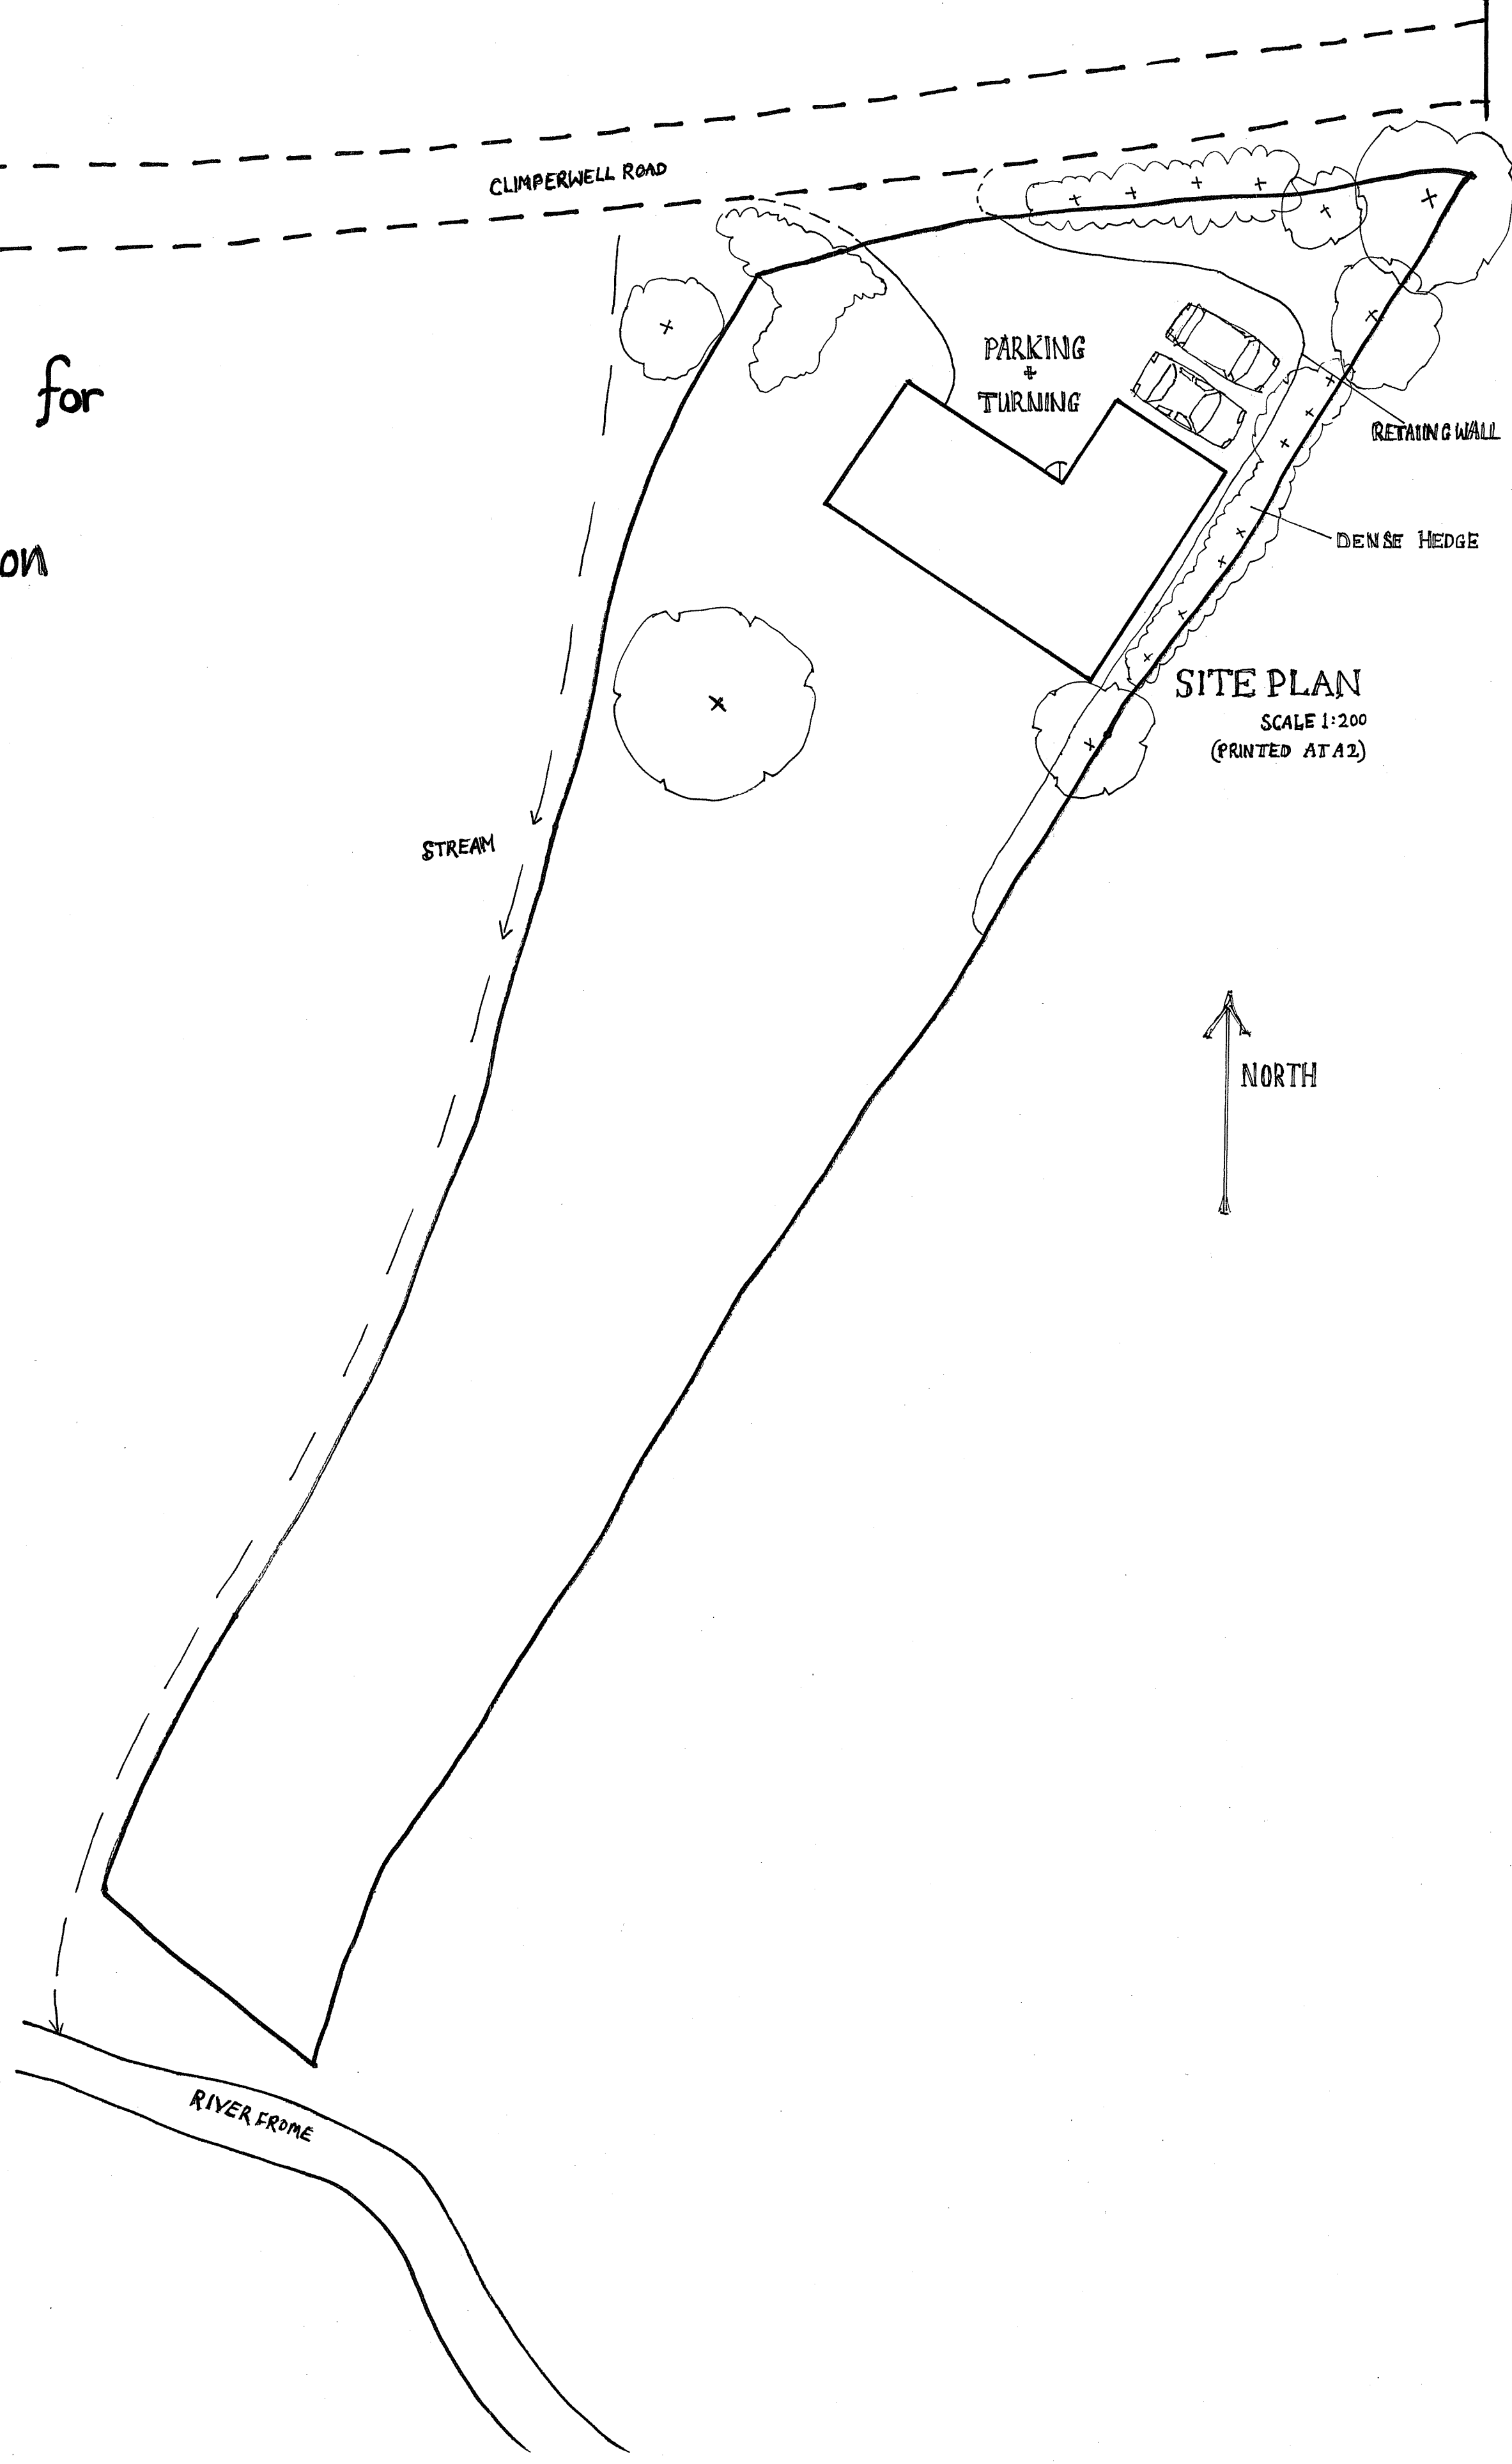

Proposed  
Site Plan for  
Hermits Corner  
Brimpsfield Common  
Glos. GL4 8LB

SITE PLAN  
SCALE 1:200  
(PRINTED AT A2)