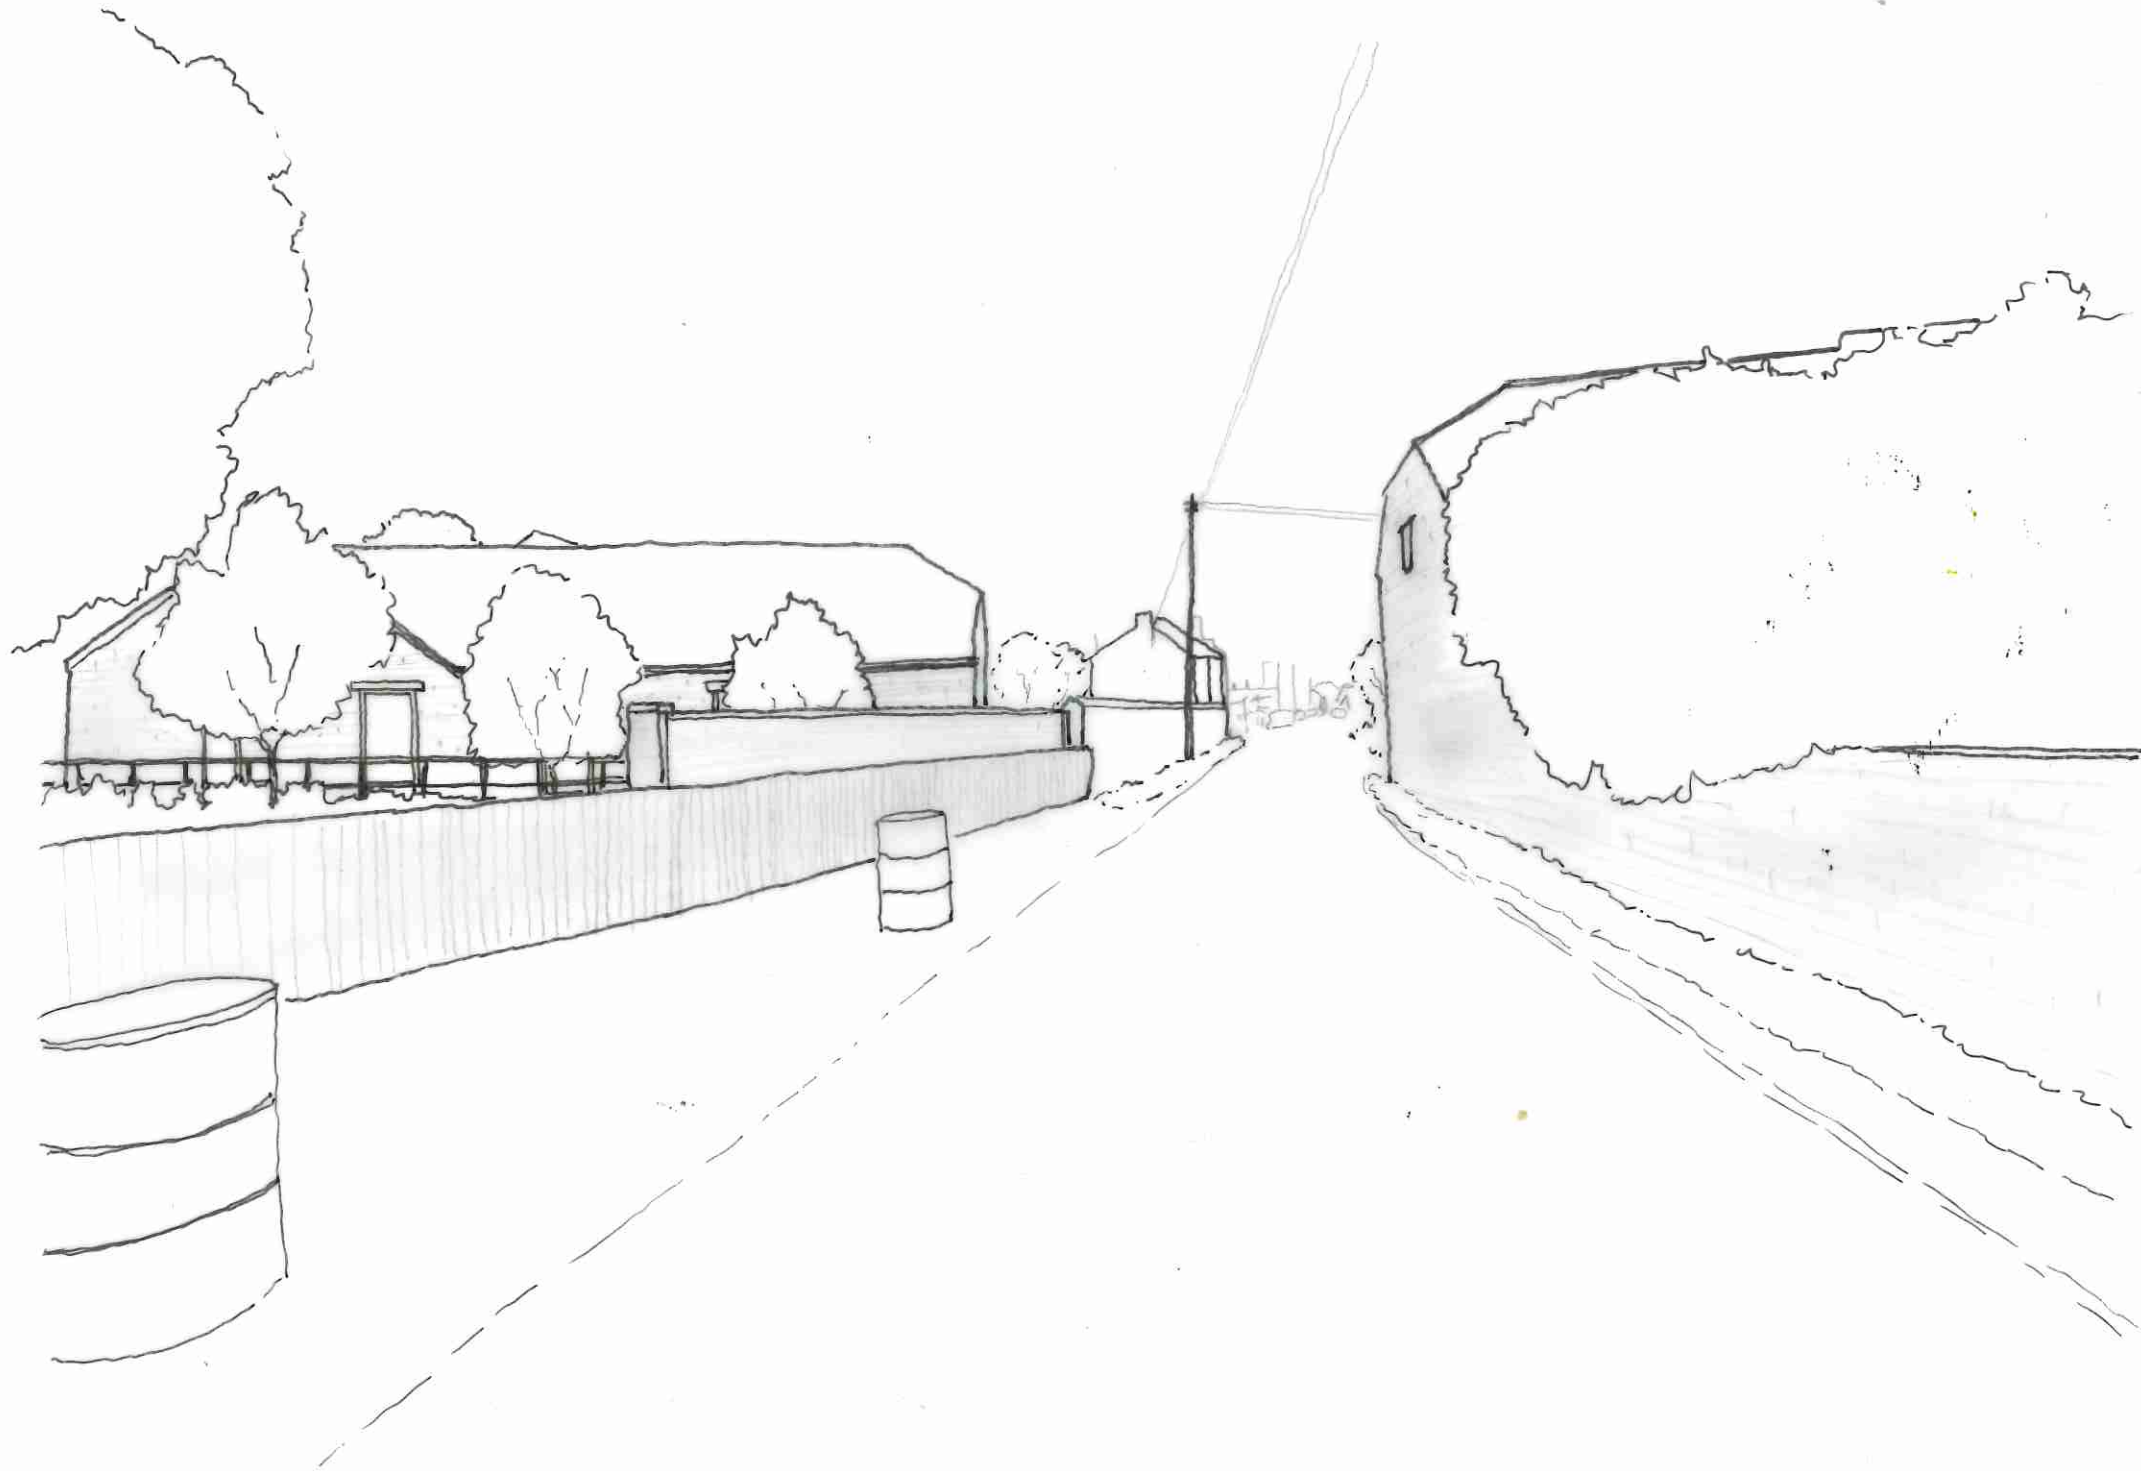

NOTES

REVISIONS

REV: DATE - DRAWN - CHECKED: NOTES

-: 28.02.20 - LM - HP:
Drawing created.

DRAWING TITLE

Sketch
Illustrative View Northwards
Along High Street

PROJECT

High Street, Saul

CLIENT

Aqua Construction

SCALE

Not to Scale

DATE

Feb 2020

DRAWING NO.

REV

5904-P-009

-