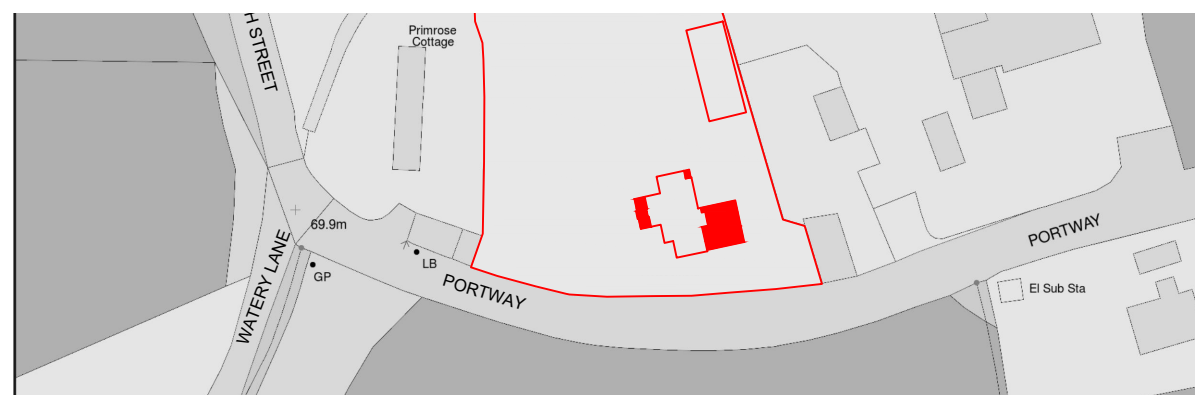

- Copper Beach Tree
- Yew Tree

Existing Block Plan | Scale 1:500

Proposed Block Plan | Scale 1:500

Existing Location Plan | Scale 1:1250

Proposed Location Plan | Scale 1:1250

Client Property	Mr & Mrs Gulley Cotteswold, Portway Upton St Leonards Gloucester
Title	Location Plans
Date	15.07.20
Drawn By	CG
Scale	1:500 & 1:1250
Rev	07