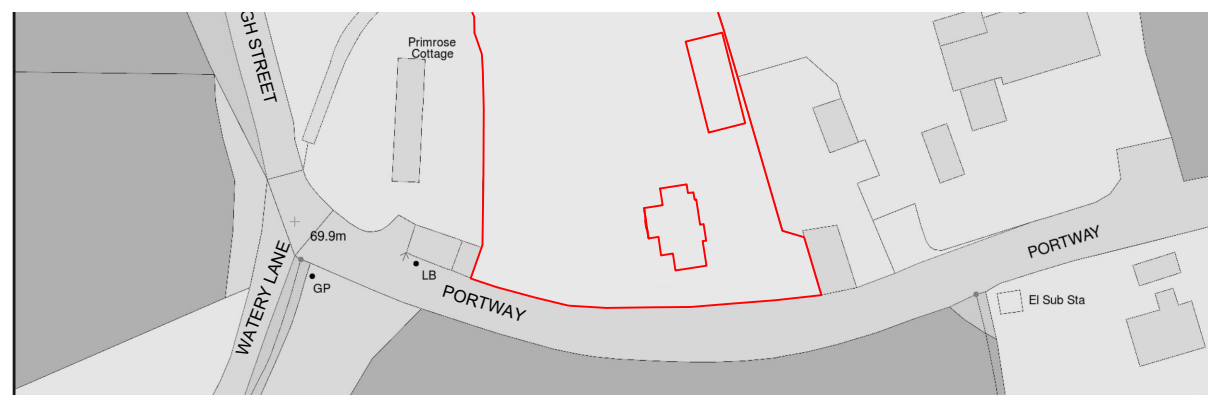

- Copper Beach Tree
- Yew Tree

Existing Block Plan | Scale 1:500

Proposed Block Plan | Scale 1:500

Existing Location Plan | Scale 1:1250

Proposed Location Plan | Scale 1:1250

Client Property	Mr & Mrs Gulley Cotteswold, Portway Upton St Leonards Gloucester
Title	Location Plans
Date	15.07.20
Drawn By	CG
Scale	1:500 & 1:1250
Rev	07