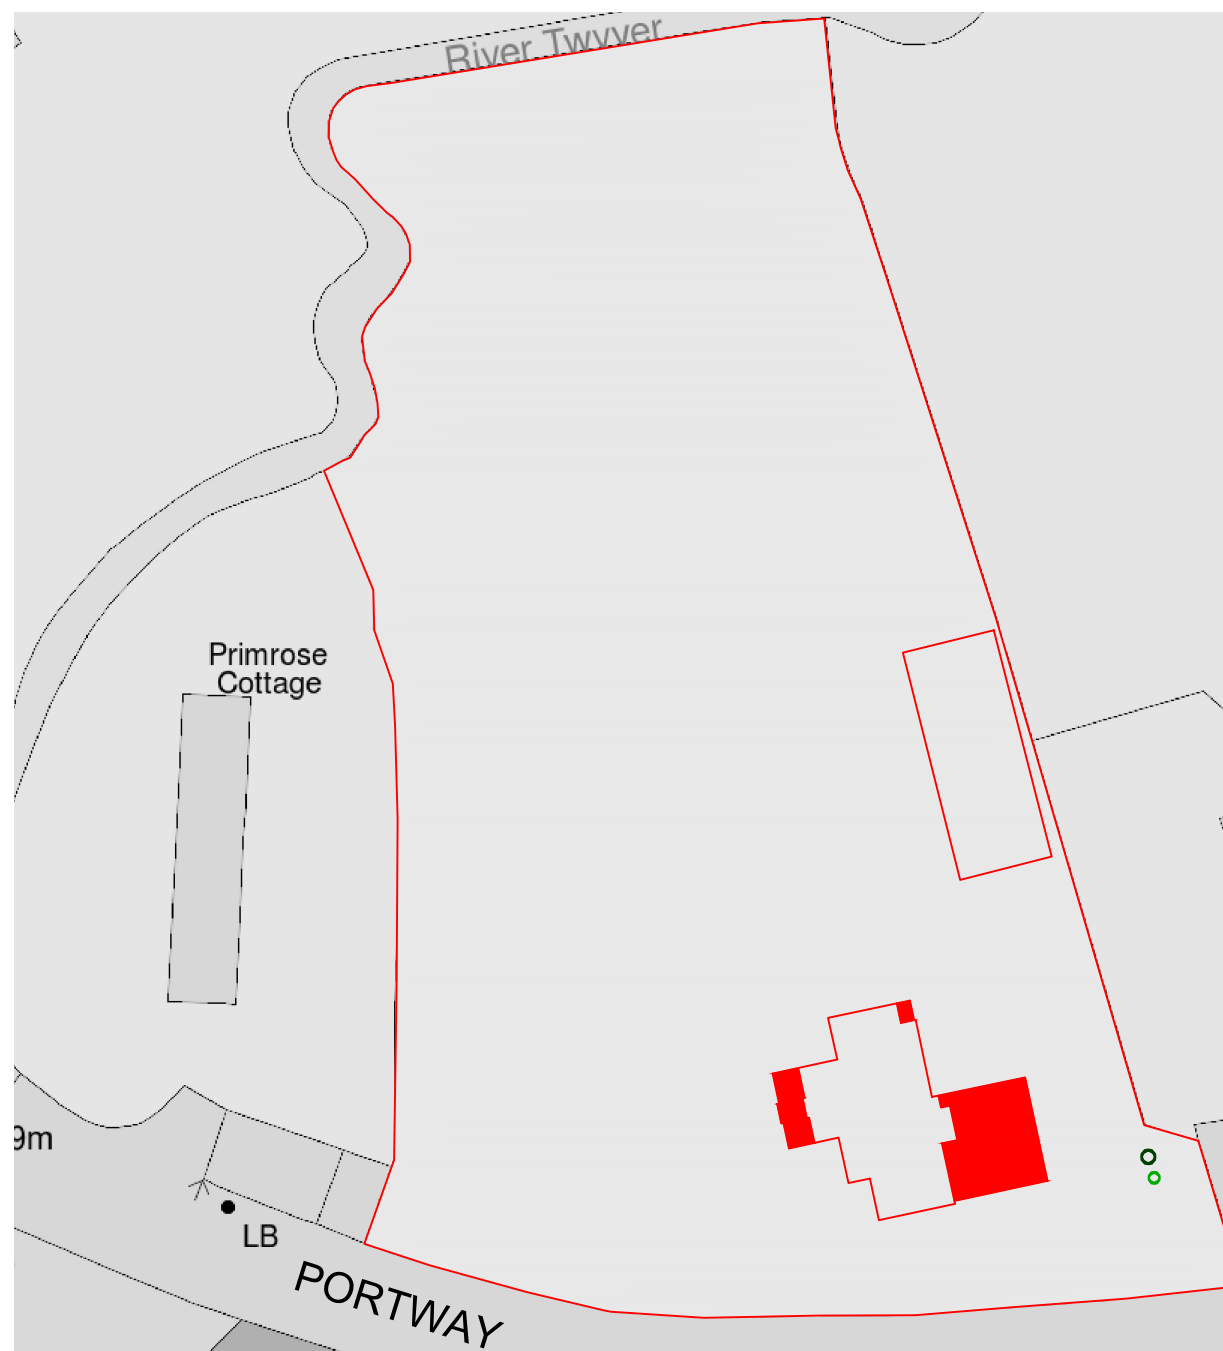

- Copper Beach Tree
- Yew Tree

Existing Block Plan | Scale 1:500

Proposed Block Plan | Scale 1:500

Existing Location Plan | Scale 1:1250

Proposed Location Plan | Scale 1:1250

Client Property	Mr & Mrs Gulley Cotteswold, Portway Upton St Leonards Gloucester
Title	Location Plans
Date	15.07.20
Drawn By	CG
Scale	1:500 & 1:1250
Rev	07