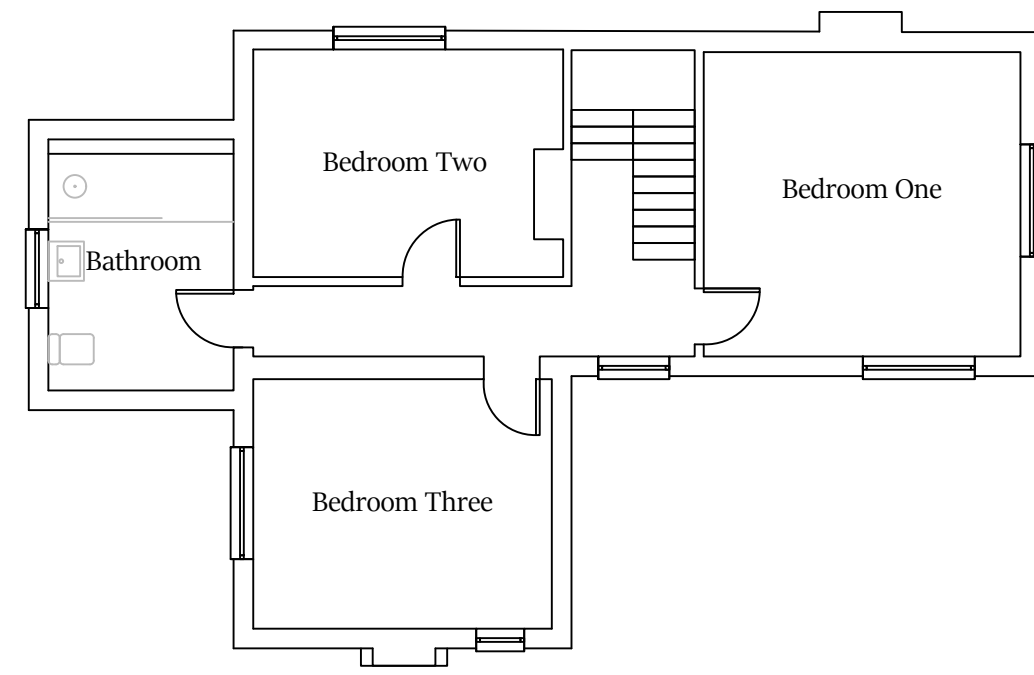

Existing Ground Floor

Existing First Floor

Existing Plans | Scale 1:100

| | |
|-----------------|--|
| Client | Mr & Mrs Gulley |
| Property | Cotteswold, Portway Upton St Leonards Gloucester |
| Title | Existing Plans |
| Date | 15.07.20 |
| Drawn By | CG |
| Scale | 1:100 |
| Rev | 07 |