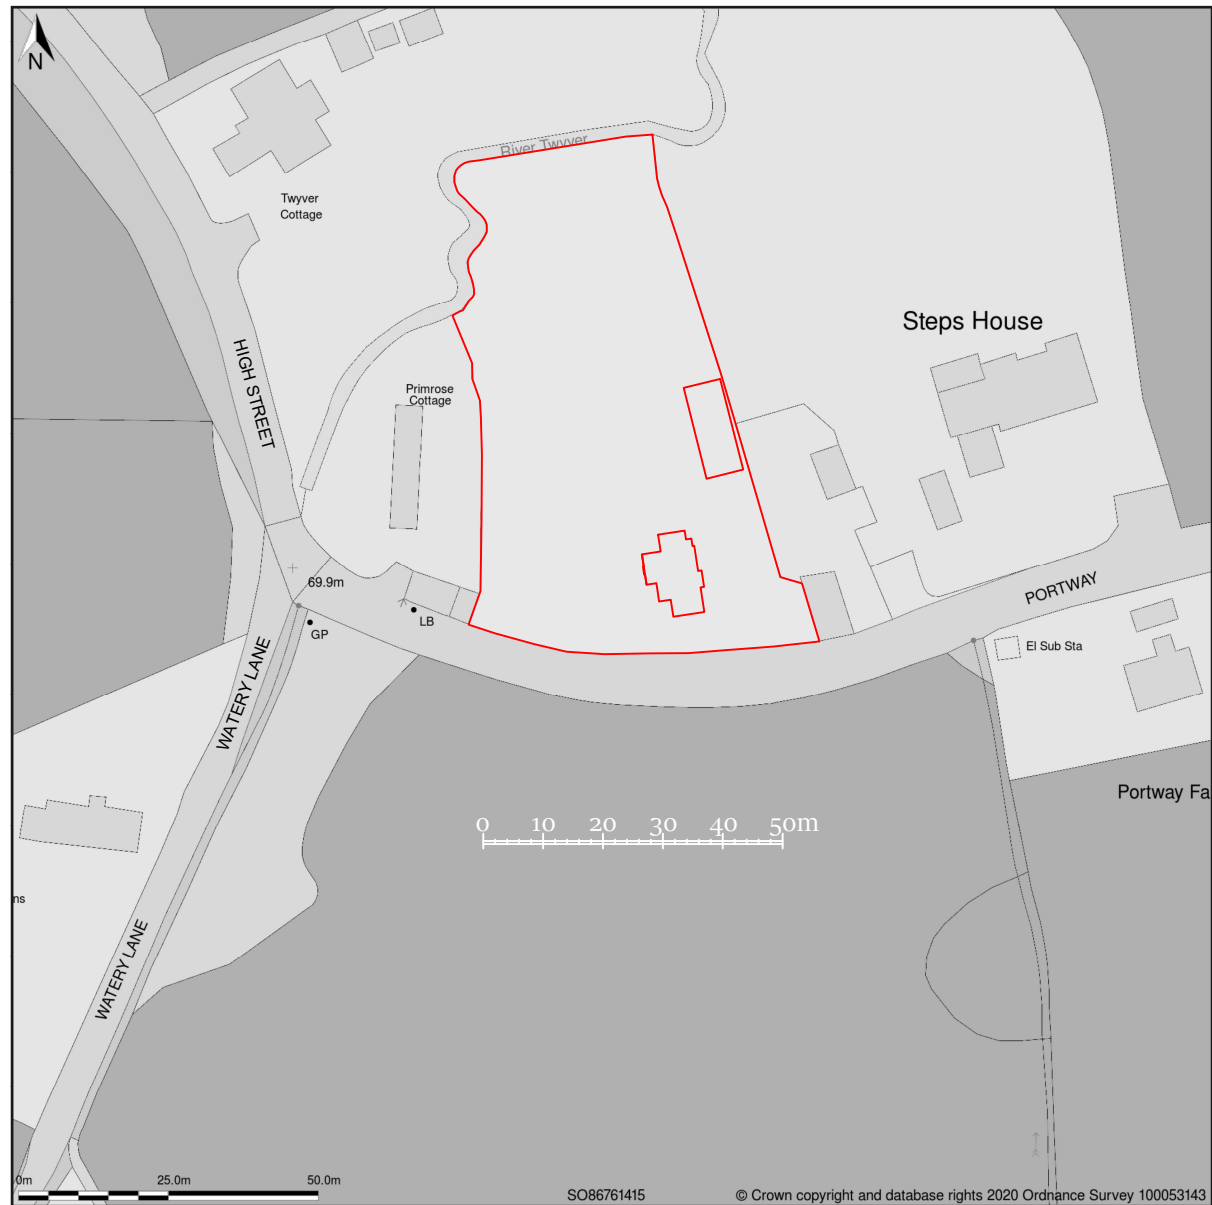

Cotteswold, Portway, Upton St Leonards, Gloucestershire, GL4 8DP

Cotteswold, Portway, Upton St Leonards, Gloucestershire, GL4 8DP

06

Drawing Number
Location Plans

GUSL 20 06
A3 Scale 1:250

Existing Location Plan | Scale 1:1250

Proposed Location Plan | Scale 1:1250

Client	Mr & Mrs Gulley
Property	Cotteswold, Portway Upton St Leonards Gloucester
Title	Location Plans
Date	15.07.20
Drawn By	CG
Scale	1:1250
Rev	07