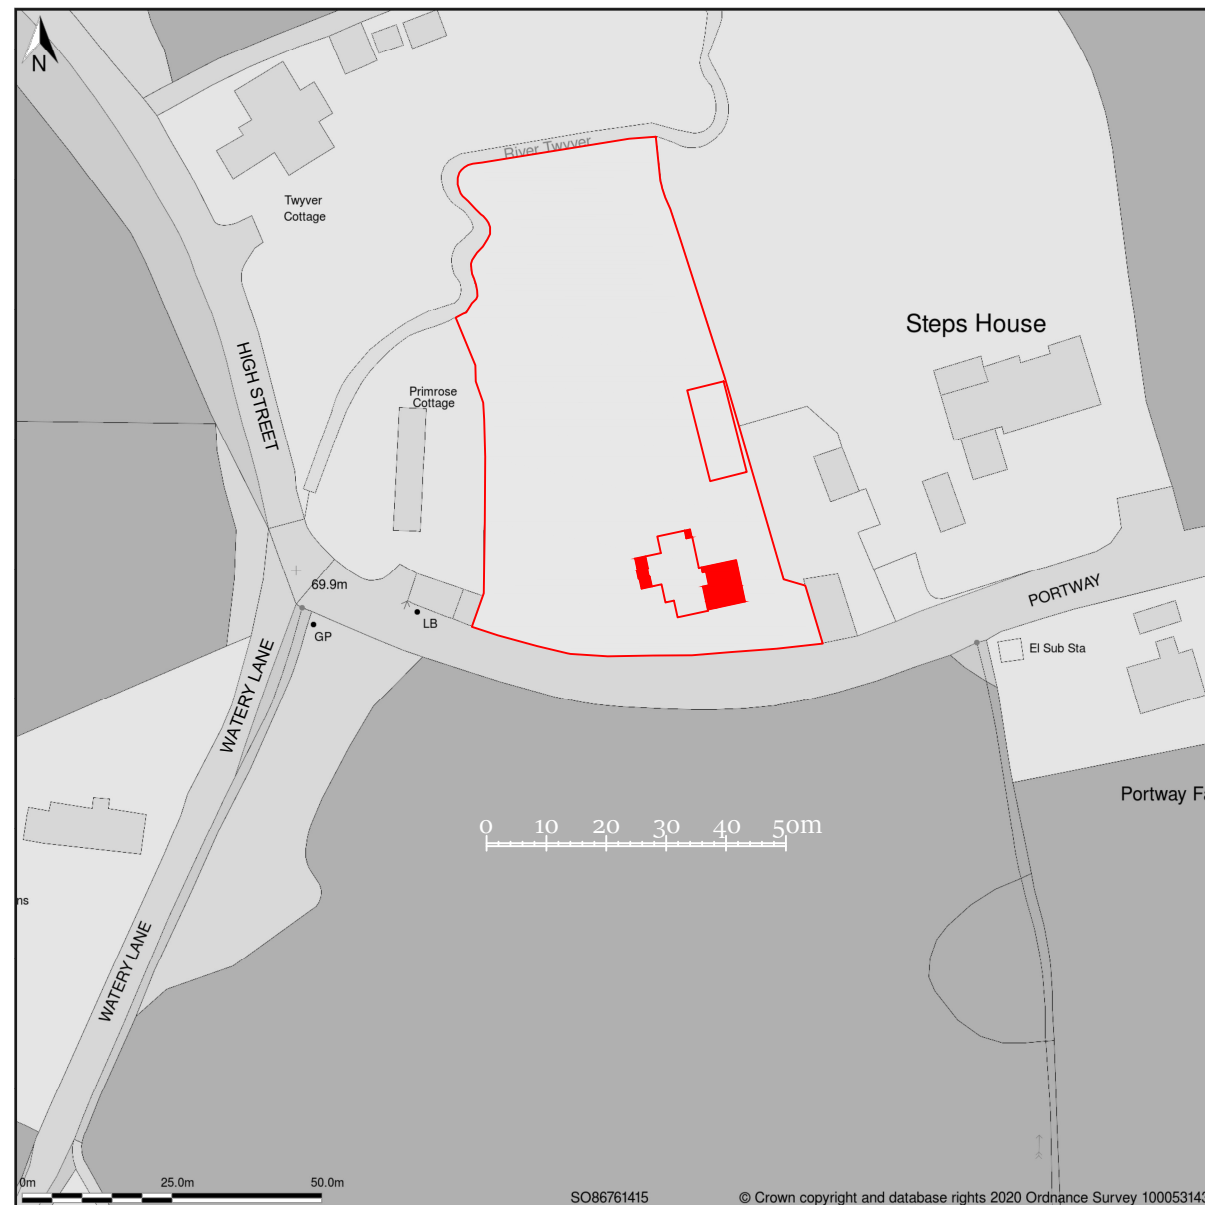

Cotteswold, Portway, Upton St Leonards, Gloucestershire, GL4 8DP

Cotteswold, Portway, Upton St Leonards, Gloucestershire, GL4 8DP

06

Drawing Number
Location Plans

GUSL 20 06
A3 Scale 1:250

Existing Location Plan | Scale 1:1250

Proposed Location Plan | Scale 1:1250

Client	Mr & Mrs Gulley
Property	Cotteswold, Portway Upton St Leonards Gloucester
Title	Location Plans
Date	15.07.20
Drawn By	CG
Scale	1:1250
Rev	07