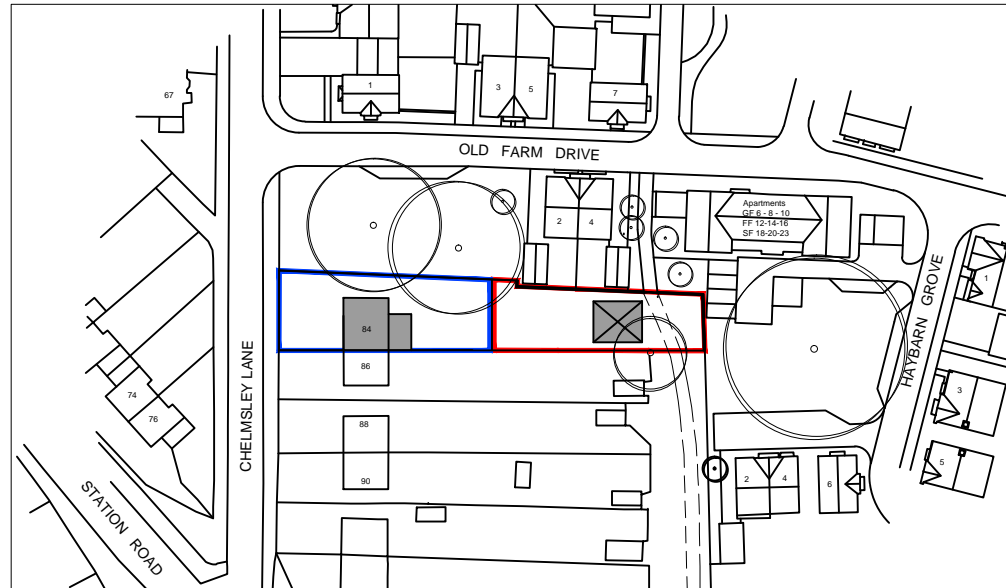

Location Plan 1:1250

JOB
Proposed dwellings rear of
84 Chelmsley Lane
Marston Green

SHEET TITLE
Location and Block Plan

SCALE
1:1250 and 1:500 @ A4

REVISIONS

DRG. NO
84CL-01

NORTH

Block Plan 1:500

Scale 1:500