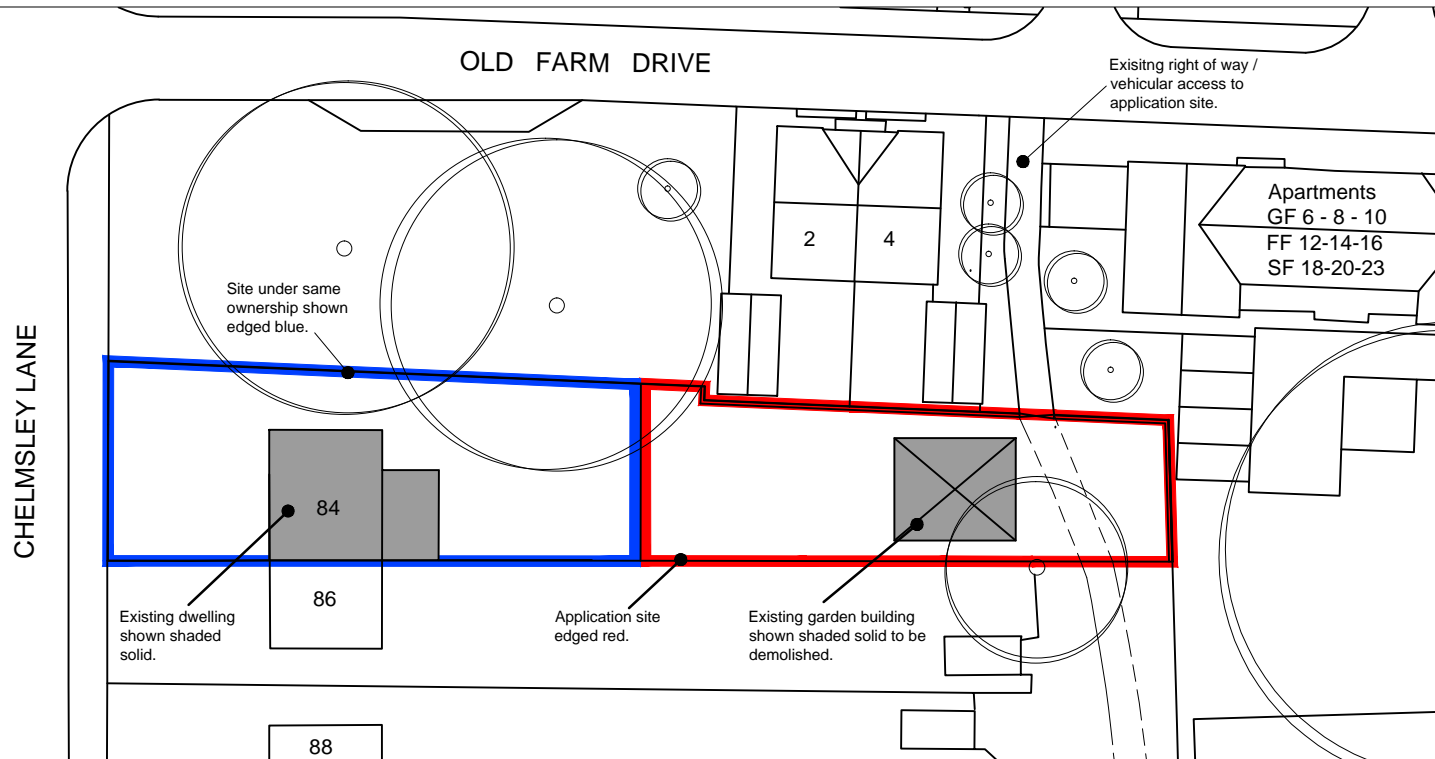

Location Plan 1:1250

JOB
Proposed dwellings rear of
84 Chelmsley Lane
Marston Green

SHEET TITLE
Location and Block Plan

SCALE
1:1250 and 1:500 @ A4

REVISIONS

DRG. NO
84CL-01

NORTH

Block Plan 1:500

Scale 1:500