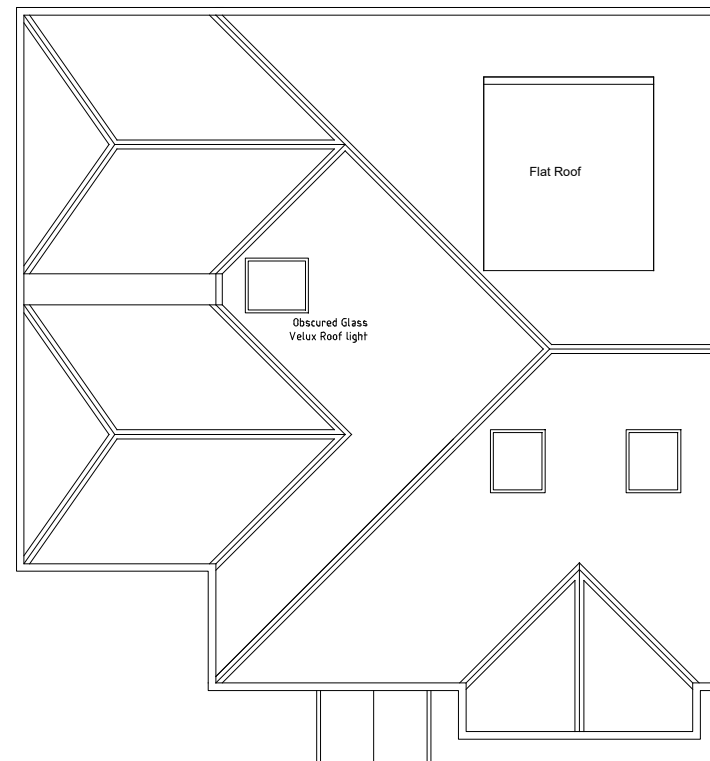

Proposed Loft Plan 1:100

Proposed Roof Plan 1:100

Address 145 Lower Paddock Road, Watford, WD19 4GU	Scale 1:100@A3	Date Jan 2021	Homcraft Design Studios Homcraft Design Studios Group Ltd. 3 Pennine Parade, Pennine Drive London, NW2 1NT Mobile: 07801 445580 Email: h768@btinternet.com
Scheme Double side extension & rear dormer	Drawn by: HS Checked by: Approved by:	Rev.	
Title Proposed Plans	Drawing No. 202101/145LPR/02b		