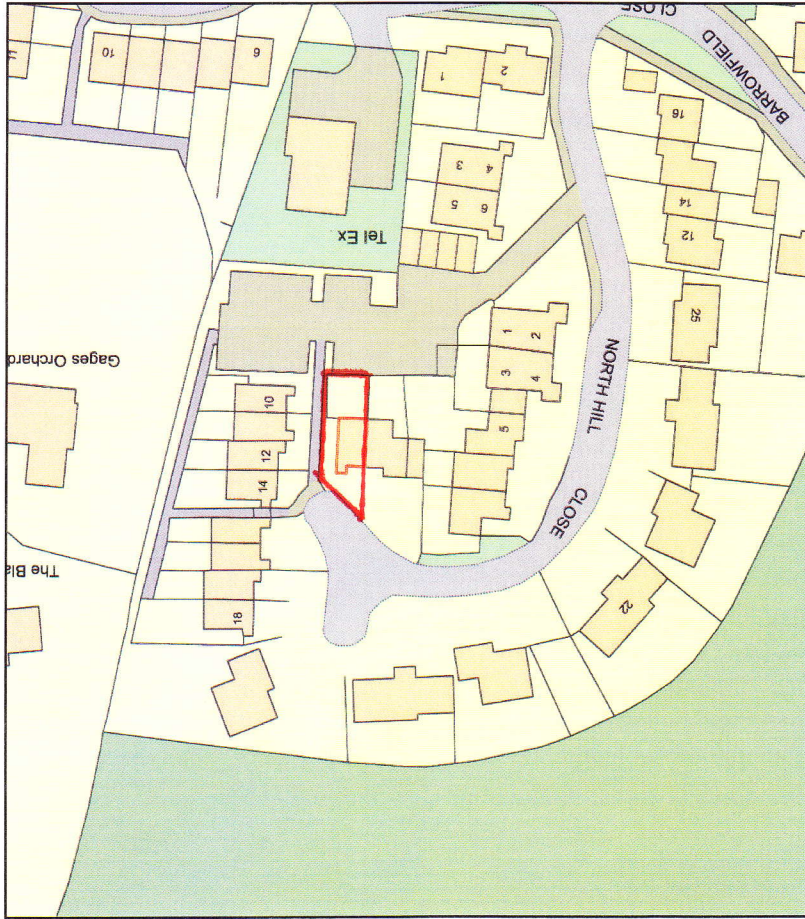

Plan Produced for: Kevin Nunn  
Date Produced: 12 Dec 2020  
Plan Reference Number: TORQM20347155139083  
Scale: 1:1250 @ A4

9 North Hill