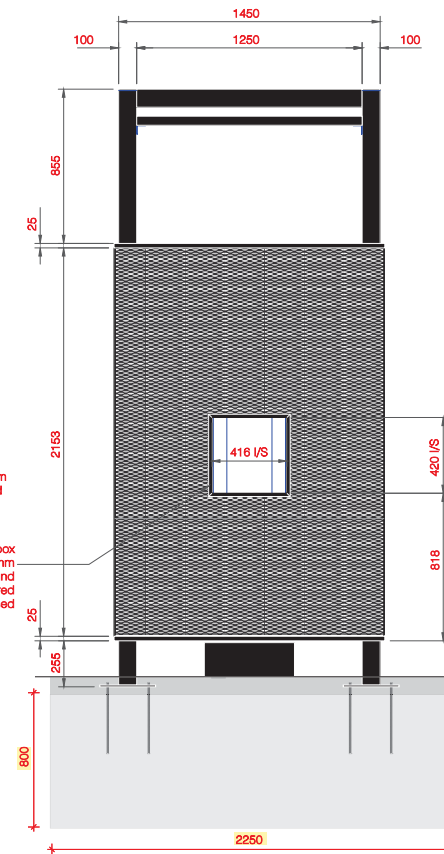

ORDER CANOPY

SIDE VIEW

FRONT VIEW

REAR VIEW

PLAN VIEW CANOPY BASE

ALL DIMENSIONS TO BE CHECKED ON SITE.
DO NOT SCALE FROM THIS DRAWING EXCEPT FOR THE PURPOSES OF LOCAL AUTHORITY PLANNING

| rev | date | description |
|-----|------|-------------|
| - | - | - |

drawing no. **Sheet 3** revision -

PLAN VIEW