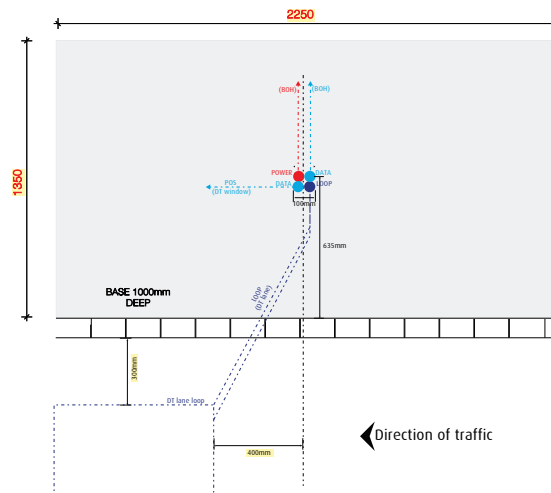

ORDER CANOPY

SIDE VIEW

FRONT VIEW

REAR VIEW

PLAN VIEW CANOPY BASE

ALL DIMENSIONS TO BE CHECKED ON SITE.
DO NOT SCALE FROM THIS DRAWING EXCEPT FOR THE PURPOSES OF LOCAL AUTHORITY PLANNING

| rev | date | description |
|-----|------|-------------|
| - | - | - |

drawing no. **Sheet 3** revision -

PLAN VIEW