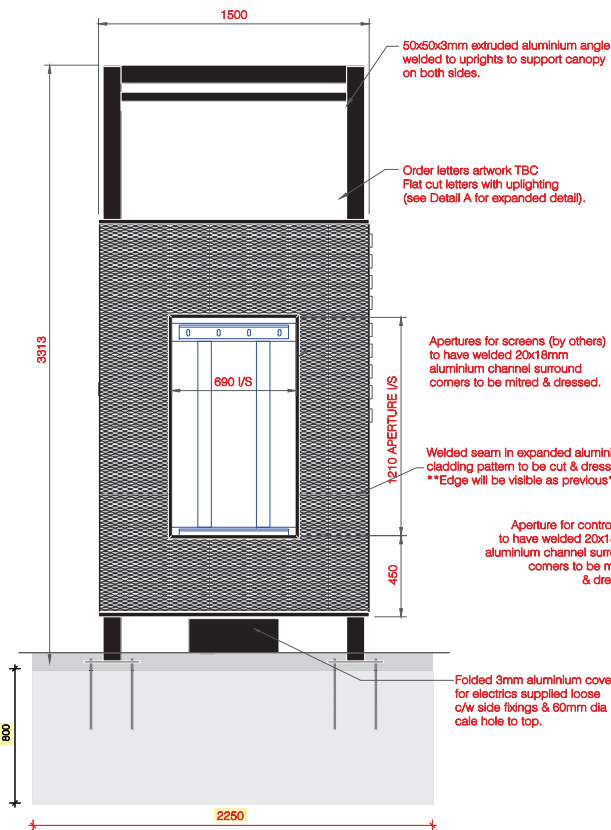

ORDER CANOPY

SIDE VIEW

FRONT VIEW

REAR VIEW

PLAN VIEW CANOPY BASE

ALL DIMENSIONS TO BE CHECKED ON SITE.
DO NOT SCALE FROM THIS DRAWING EXCEPT FOR THE PURPOSES OF LOCAL AUTHORITY PLANNING

| rev | date | description |
|-----|------|-------------|
| - | - | - |

drawing no. **Sheet 3** revision -

PLAN VIEW