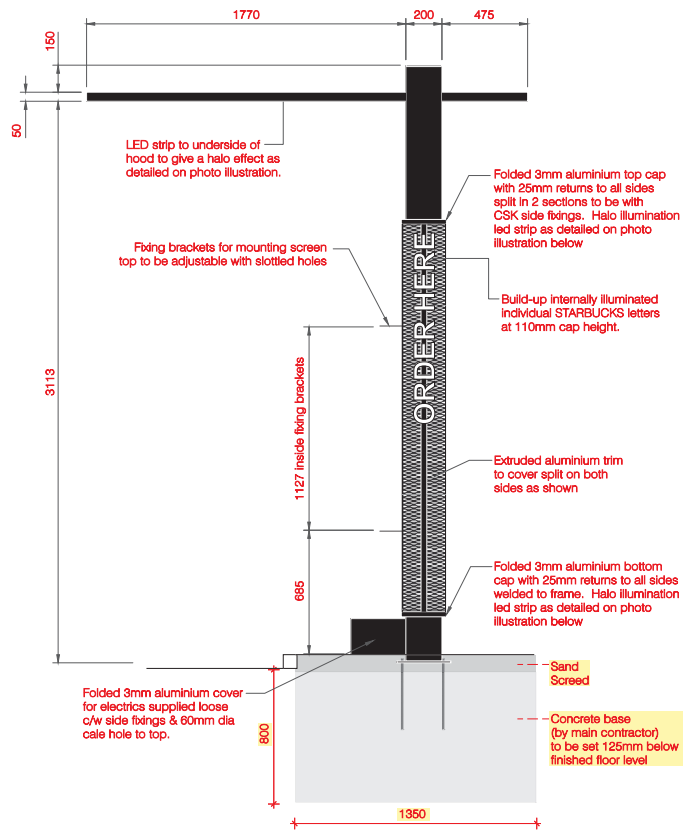

ORDER CANOPY

SIDE VIEW

FRONT VIEW

REAR VIEW

PLAN VIEW CANOPY BASE

ALL DIMENSIONS TO BE CHECKED ON SITE.
DO NOT SCALE FROM THIS DRAWING EXCEPT FOR THE PURPOSES OF LOCAL AUTHORITY PLANNING

| rev | date | description |
|-----|------|-------------|
| - | - | - |

drawing no. **Sheet 3** revision -

PLAN VIEW