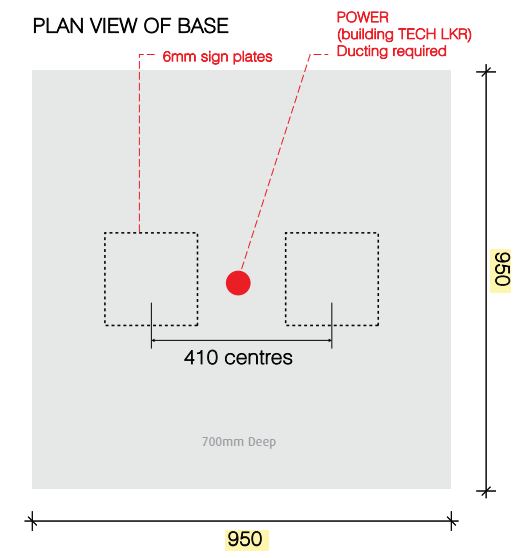

'THANK YOU' DIRECTIONAL SIGN.

ALL DIMENSIONS TO BE CHECKED ON SITE.
DO NOT SCALE FROM THIS DRAWING EXCEPT FOR THE PURPOSES OF LOCAL AUTHORITY PLANNING

rev	date	description
-	-	-

avonsigns
Unit 8, St. Georges Business Park, Lower Cape, Warwick, CV34 5DR
Tel: (01926) 885226 - Fax: (01926) 885517

client
STARBUCKS

store address

drawing title
PROPOSED
Directional Sign 1

drawn by A. Rajput	checked -	date 07.01.2019
store no. -	scale 1:20 @ A3	status -

drawing no.
Sheet 8

revision
-

DRAWING NOTE
Final positioning for base as per main approved SBUX DID pack.