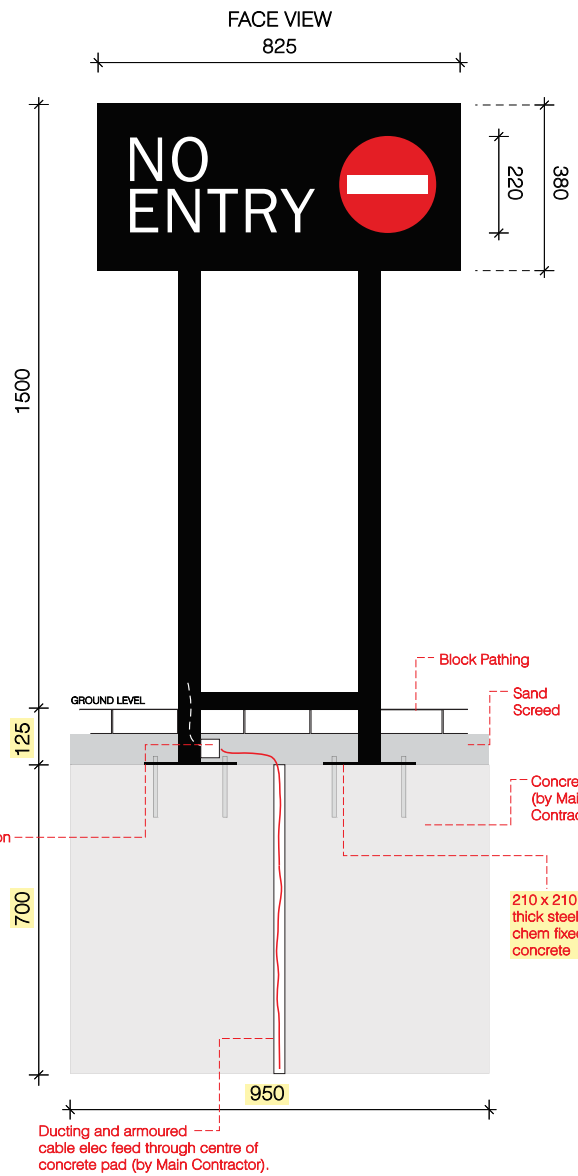

'THANK YOU' DIRECTIONAL SIGN.

ALL DIMENSIONS TO BE CHECKED ON SITE.
DO NOT SCALE FROM THIS DRAWING EXCEPT FOR THE PURPOSES OF LOCAL AUTHORITY PLANNING

rev	date	description
-	-	-

avonsigns
Unit 8, St. Georges Business Park, Lower Cape, Warwick, CV34 5DR
Tel: (01926) 885226 - Fax: (01926) 885517

client
STARBUCKS

store address

drawing title
PROPOSED
Directional Sign 1

drawn by A. Rajput	checked -	date 07.01.2019
store no. -	scale 1:20 @ A3	status -

drawing no.
Sheet 8

revision
-

DRAWING NOTE
Final positioning for base as per main approved SBUX DID pack.