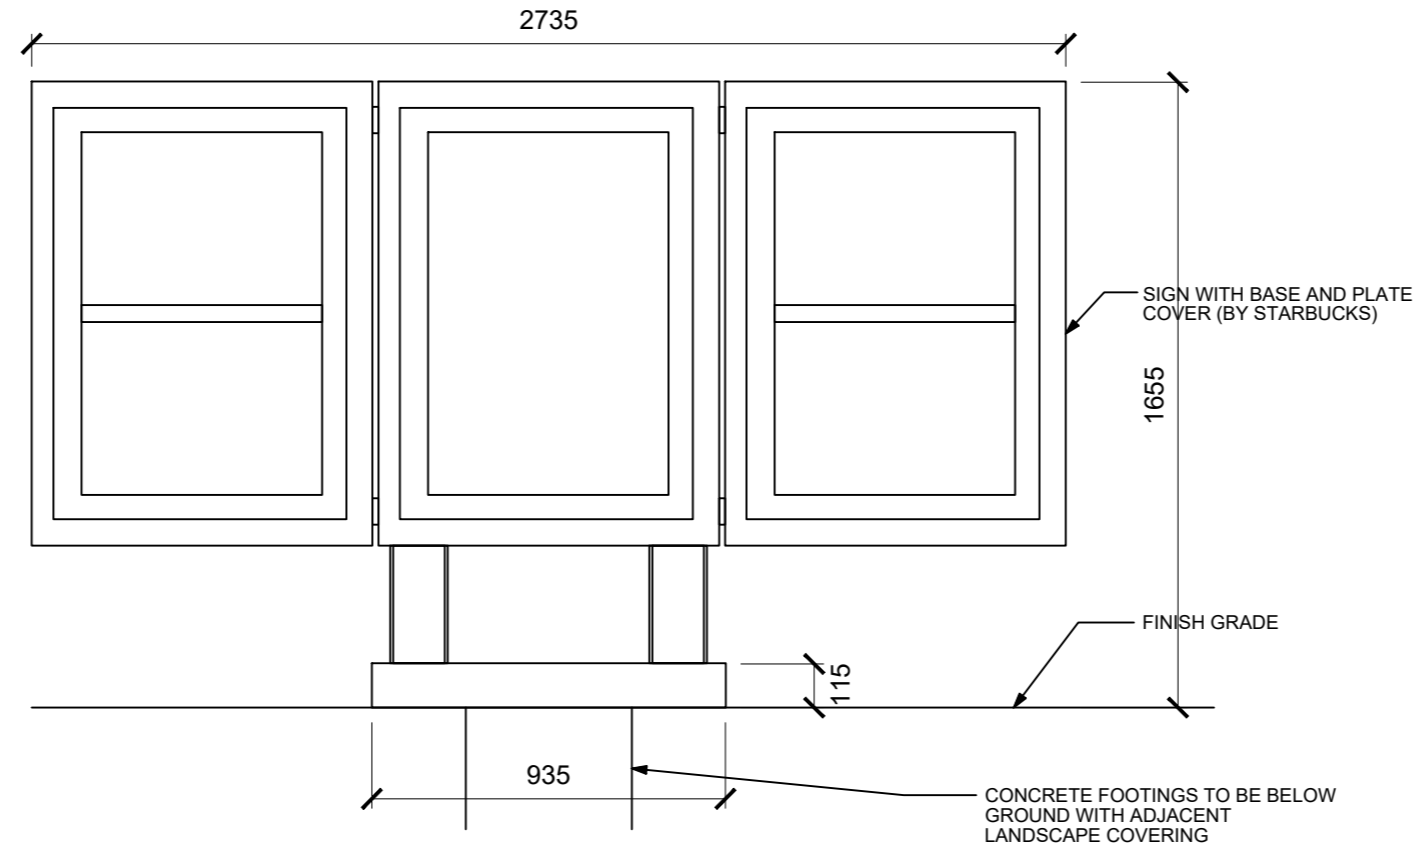

1 DT PRE ORDERED MENU BOARD
SIGNAL BLACK - RAL9004

2 DT MENU BOARD
SIGNAL BLACK - RAL9004

3 DT CLEARANCE BAR

STARBUCKS

ADVERTISING APPLICATION		
Rev.	Description	By Date

OPFER LOGAN ARCHITECTS

130 CUBIE STREET | GLASGOW | G40 2AF
T : (0141) 332 9300 F : (0141) 342 2299 E : info@olarchitects.com

Client	BURTON & SPEKE LTD
Project	DRIVE-THRU STARBUCKS DUNBAR
Title	DT MENU BOARDS & CLEARANCE BAR
Project No.	22013
Scale	1:20 @ A2
Drawing No.	PL-SIGN-01_AD
Date	DECEMBER 2020

Drawn By: DW Checked By: DW
COPYRIGHT OF DESIGN & DRAWING RESERVED
UNAUTHORISED COPYING, DISTRIBUTION OR RECEIPT OF THIS DRAWING
WITHOUT THE WRITTEN CONSENT OF OLA LTD MAY CONSTITUTE AN
INFRINGEMENT OF COPYRIGHT. IF IN DOUBT PLEASE CONTACT OLA LTD