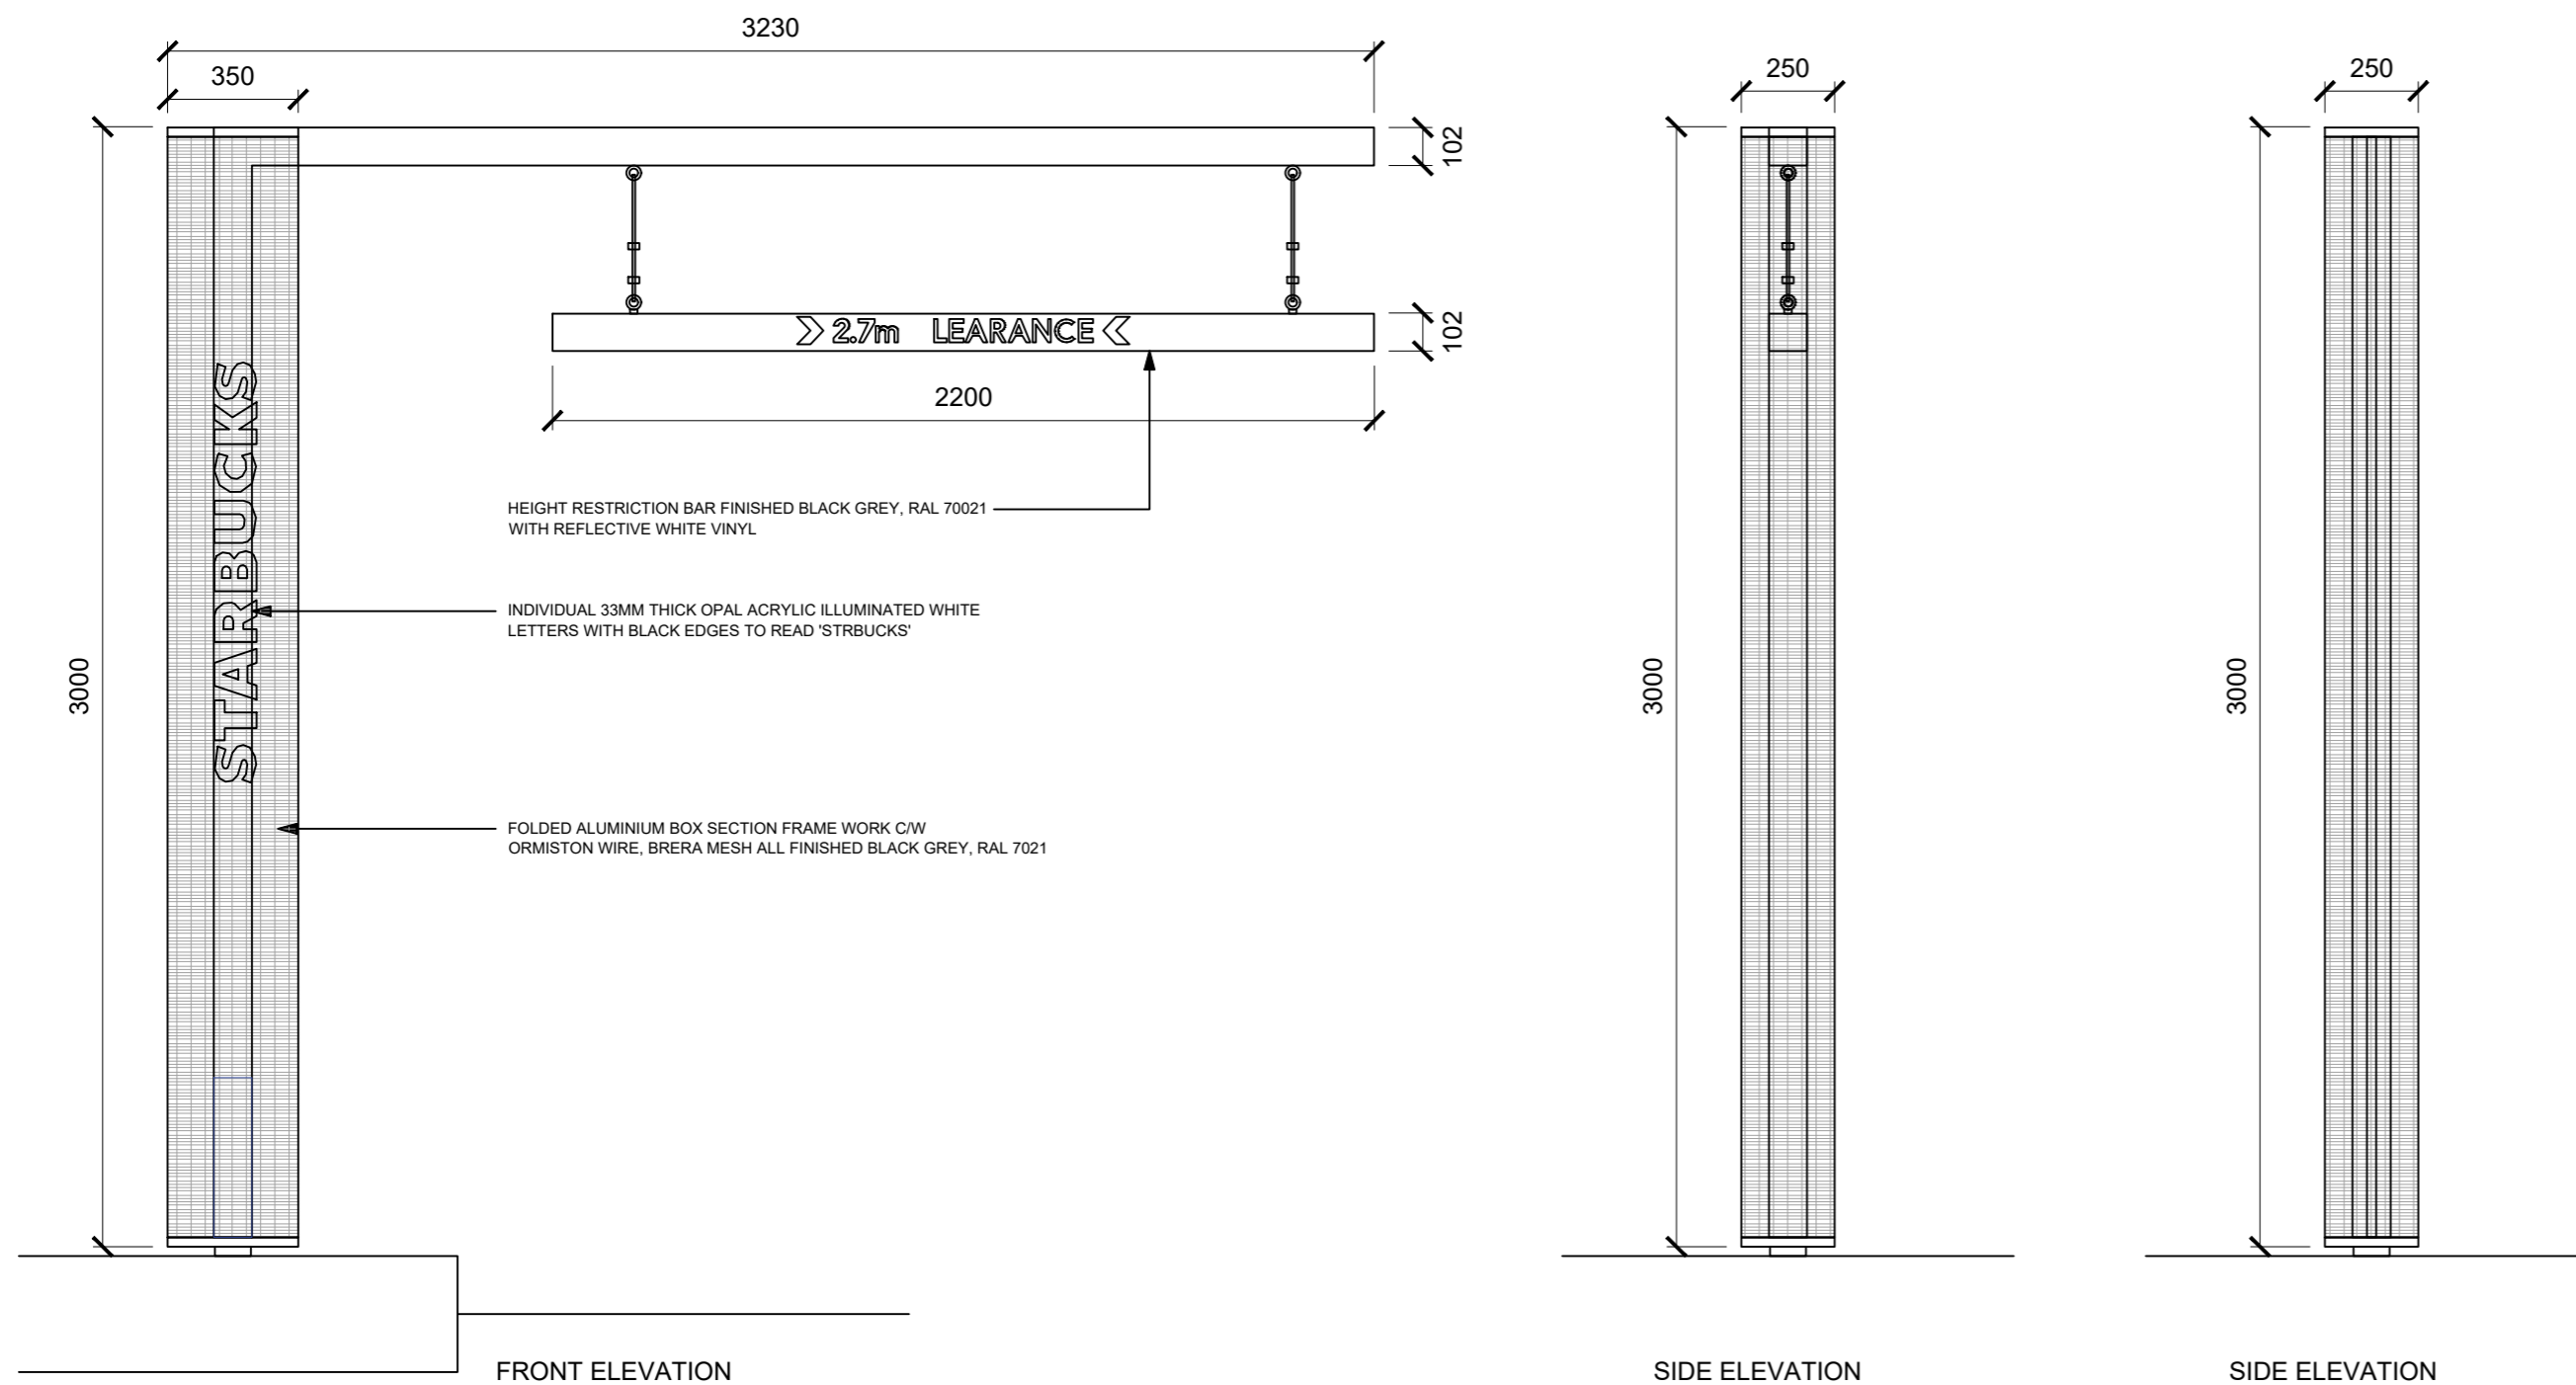

1 DT PRE ORDERED MENU BOARD
SIGNAL BLACK - RAL9004

2 DT MENU BOARD
SIGNAL BLACK - RAL9004

3 DT CLEARANCE BAR

STARBUCKS

ADVERTISING APPLICATION		
Rev.	Description	By Date

OPFER LOGAN ARCHITECTS

130 CUBIE STREET | GLASGOW | G40 2AF
T : (0141) 332 9300 F : (0141) 342 2299 E : info@olarchitects.com

Client	BURTON & SPEKE LTD
Project	DRIVE-THRU STARBUCKS DUNBAR
Title	DT MENU BOARDS & CLEARANCE BAR
Project No.	22013
Scale	1:20 @ A2
Drawing No.	PL-SIGN-01_AD
Date	DECEMBER 2020

Drawn By: DW Checked By: DW
COPYRIGHT OF DESIGN & DRAWING RESERVED
UNAUTHORISED COPYING, DISTRIBUTION OR RECEIPT OF THIS DRAWING
WITHOUT THE WRITTEN CONSENT OF OLA LTD MAY CONSTITUTE AN
INFRINGEMENT OF COPYRIGHT. IF IN DOUBT PLEASE CONTACT OLA LTD