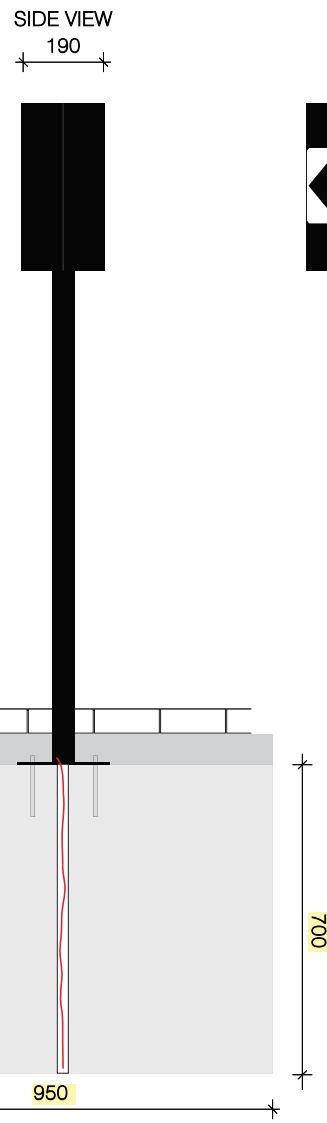

'DRIVE THRU' DIRECTIONAL SIGN.

ALL DIMENSIONS TO BE CHECKED ON SITE.
DO NOT SCALE FROM THIS DRAWING EXCEPT FOR THE PURPOSES OF LOCAL AUTHORITY PLANNING

rev	date	description
-	-	-

avonsigns

Unit 8, St. Georges Business Park, Lower Cape, Warwick, CV34 5DR
Tel: (01926) 888226 - Fax: (01926) 888561

client
STARBUCKS

store address

drawing title
**PROPOSED
Directional Sign 2**

drawn by	checked	date
A. Rajput	-	07.01.2019
store no.	scale	status
-	1:10 @ A3	-

drawing no.	revision
Sheet 7	-

DRAWING NOTE
Final positioning for base as per main approved SBUX drawing.