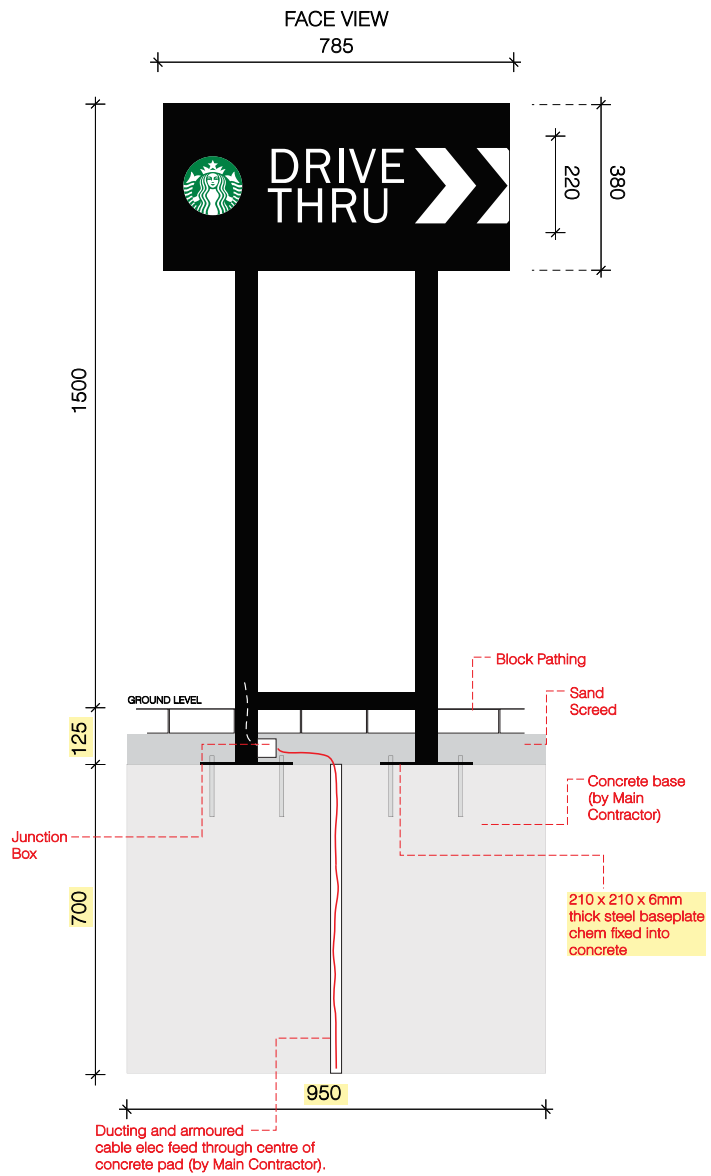

'DRIVE THRU' DIRECTIONAL SIGN.

ALL DIMENSIONS TO BE CHECKED ON SITE.
DO NOT SCALE FROM THIS DRAWING EXCEPT FOR THE PURPOSES OF LOCAL AUTHORITY PLANNING

rev	date	description
-	-	-

avonsigns

Unit 8, St. Georges Business Park, Lower Cape, Warwick, CV34 5DR
Tel: (01926) 888226 - Fax: (01926) 888561

client
STARBUCKS

store address

drawing title
**PROPOSED
Directional Sign 2**

drawn by	checked	date
A. Rajput	-	07.01.2019
store no.	scale	status
-	1:10 @ A3	-

drawing no.	revision
Sheet 7	-

DRAWING NOTE
Final positioning for base as per main approved SBUX drawing.