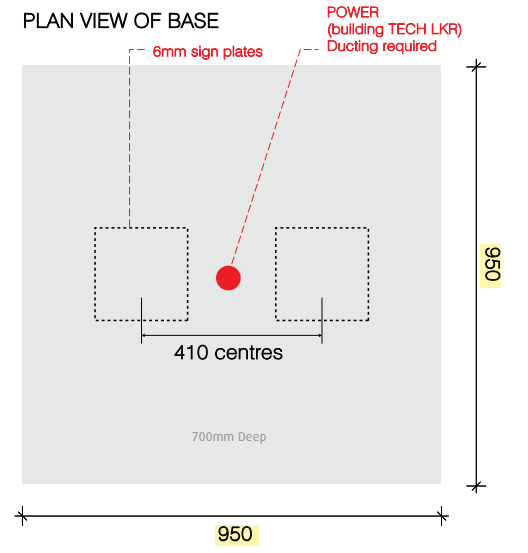

'DRIVE THRU' DIRECTIONAL SIGN.

ALL DIMENSIONS TO BE CHECKED ON SITE.
DO NOT SCALE FROM THIS DRAWING EXCEPT FOR THE PURPOSES OF LOCAL AUTHORITY PLANNING

rev	date	description
-	-	-

avonsigns

Unit 8, St. Georges Business Park, Lower Cape, Warwick, CV34 5DR
Tel: (01926) 888226 - Fax: (01926) 888561

client
STARBUCKS

store address

drawing title
**PROPOSED
Directional Sign 2**

drawn by	checked	date
A. Rajput	-	07.01.2019
store no.	scale	status
-	1:10 @ A3	-

drawing no.	revision
Sheet 7	-

DRAWING NOTE
Final positioning for base as per main approved SBUX drawing.