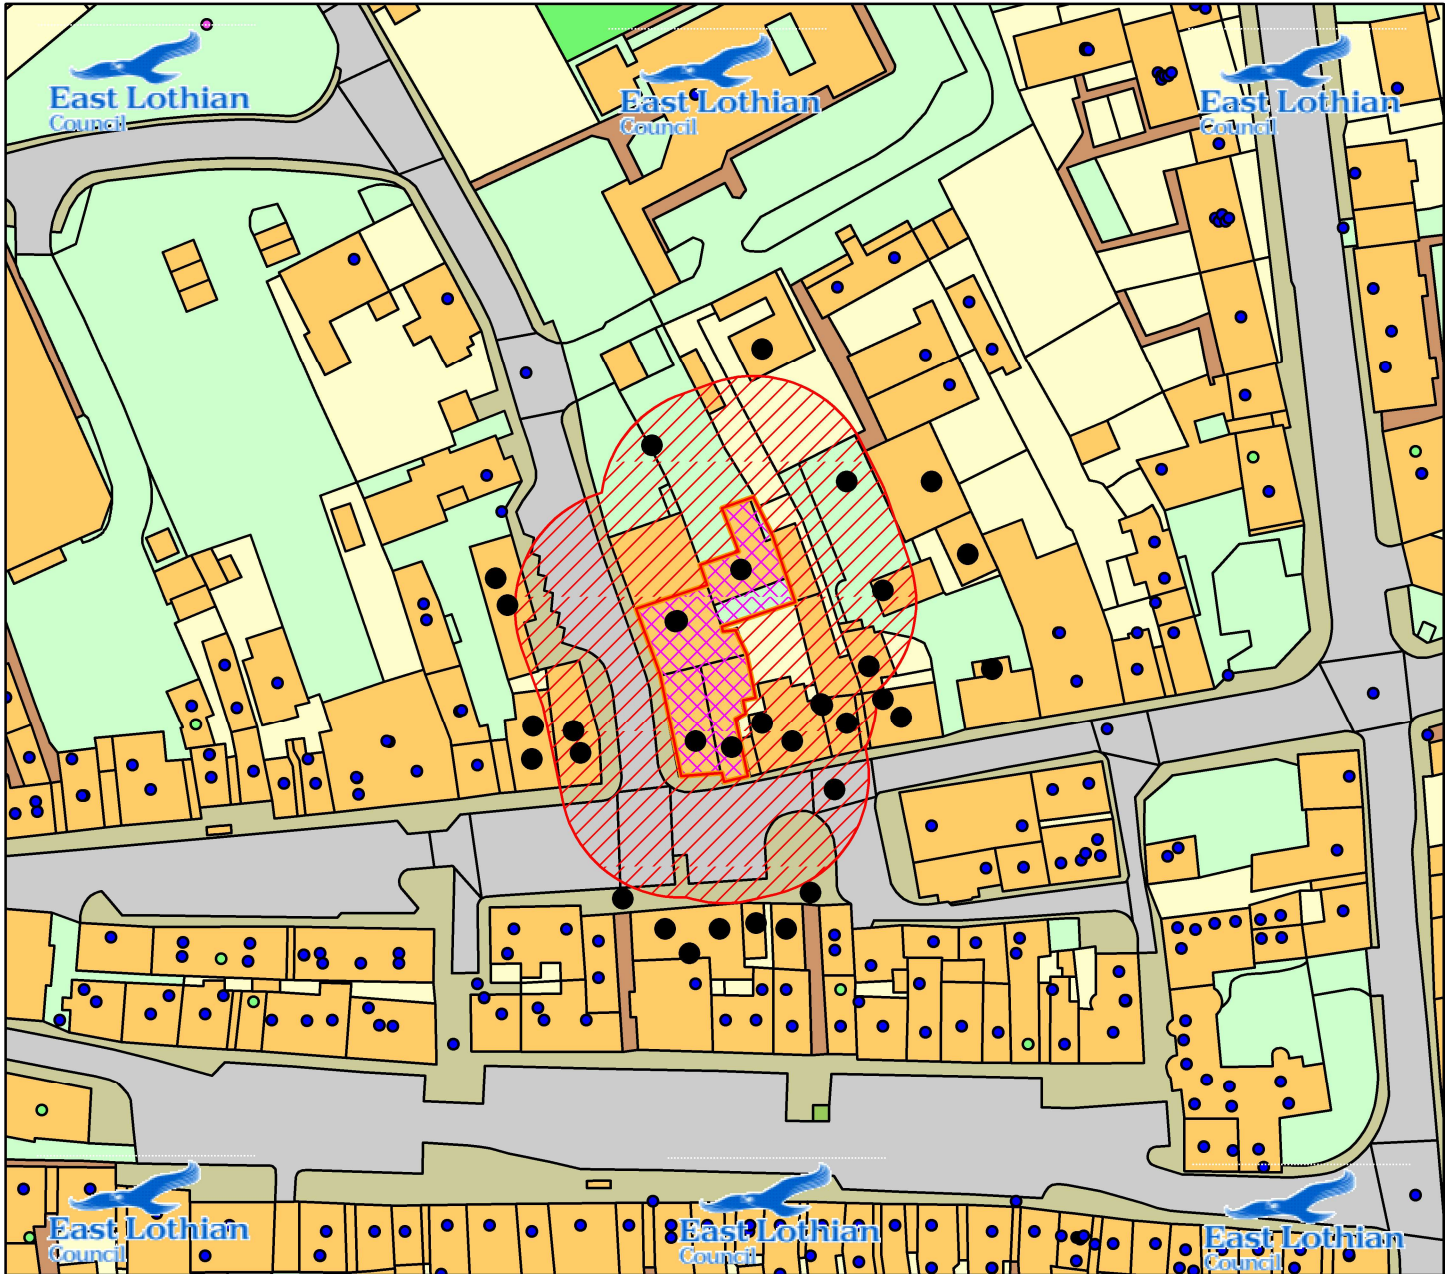

21/00022/P

Not Set

Not Set

Scale : 1:1,250

Organisation	East Lothian Council
Department	Planning
Date	13/01/2021
SLA Number	100023381