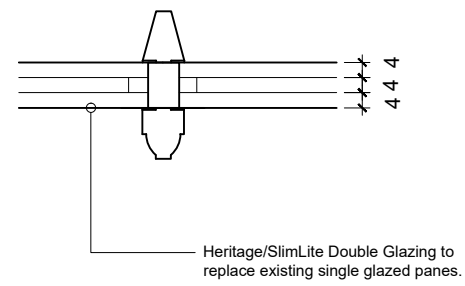

NOTES

Glazing Type: SlimLite Double Glazing
Glass Make Up: 4-4-4
Glass U-Value: 1.6

01 Typical SlimLite Double Glazed Section for Type B Windows
1:5

02 Typical SlimLite Double Glazed Section on Type A Windows
1:2

03 Typical SlimLite Double Glazed Plan - Type B Windows
1:5