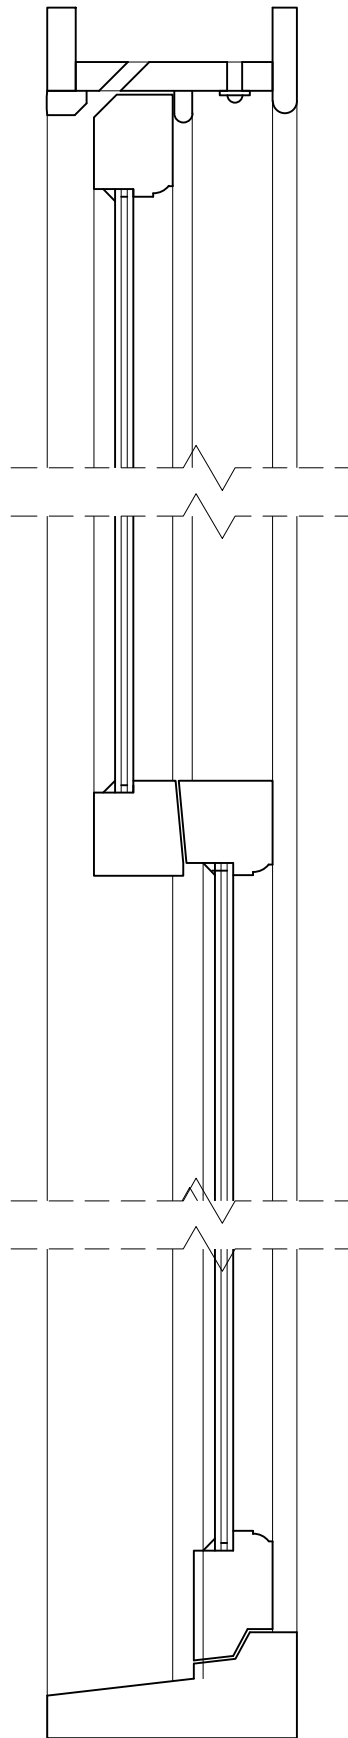

NOTES

Glazing Type: SlimLite Double Glazing
Glass Make Up: 4-4-4
Glass U-Value: 1.6

01 Typical SlimLite Double Glazed Section for Type B Windows
1:5

02 Typical SlimLite Double Glazed Section on Type A Windows
1:2

03 Typical SlimLite Double Glazed Plan - Type B Windows
1:5