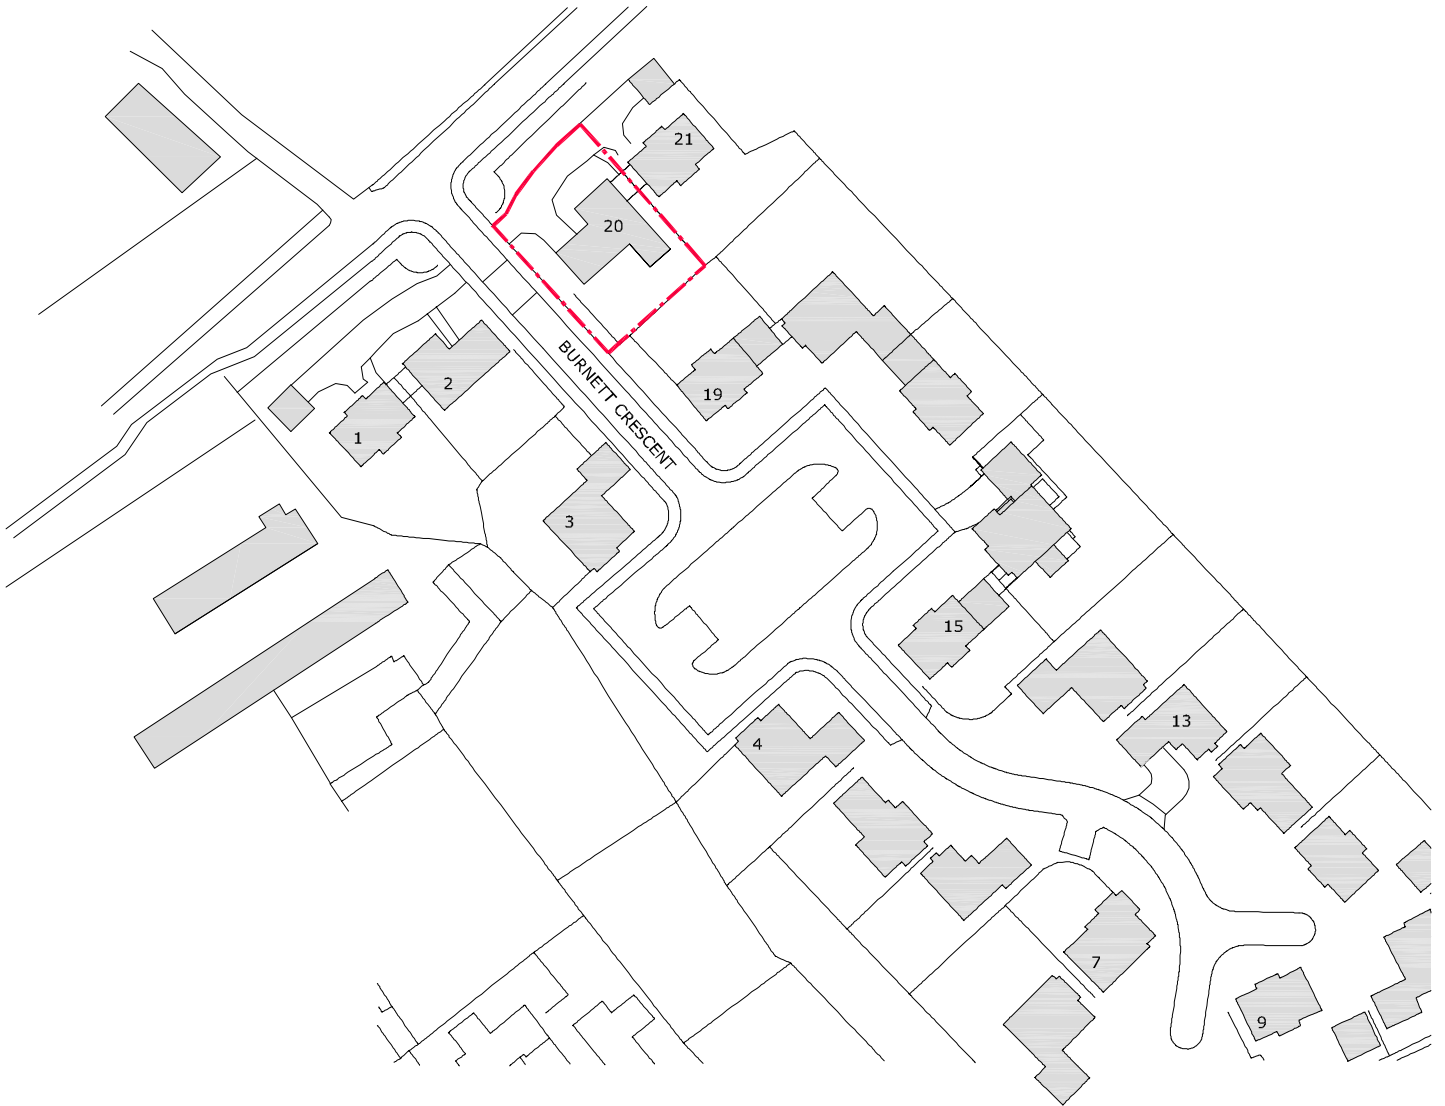

NOTES:

SITE BOUNDARY

NO.	INIT.	DATE	REVISION

www.lowcarbonstudio.org 

TITLE SITE LOCATION PLAN

CLIENT BRIAN & SUSAN BEATTIE

DRAWN	CHECK
CC	CC
SCALE	DATE
1:1250@A4	DEC 20

JOB No. /	Drwg No. /	Rev
2236 / 000	000	-