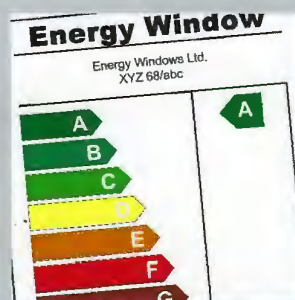

## Product features at a glance:

Low maintenance PVCu profiles with traditional styling

Bespoke balance mechanisms for every window ensuring smooth operation

Tilt open facility to both sashes for ease of cleaning

Decorative horns optional

Optional Georgian bar available as face fixed or glazed-in

Deep bottom rail option available for the period look

Choice of cill sizes available

Systems designed to achieve a Window Energy Rating of Band A