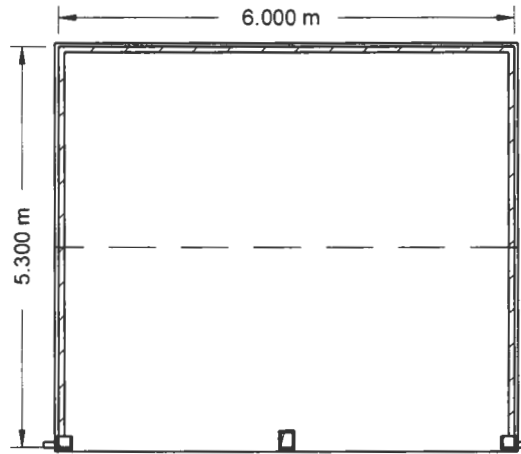

Pethick Farm
Bucklawren Road
No Mans Land
LOOE
PL13 1QS

Date: 17th December 2020
Drawing no: 2
Scale: 1:100@A4
Title: Oak Carport

Drawn by: PG

Shields Buildings

H3 Elevations and Floor Plan Carport

Scale Bar

Plan

North Elevation

South Elevation

East Elevation

West Elevation