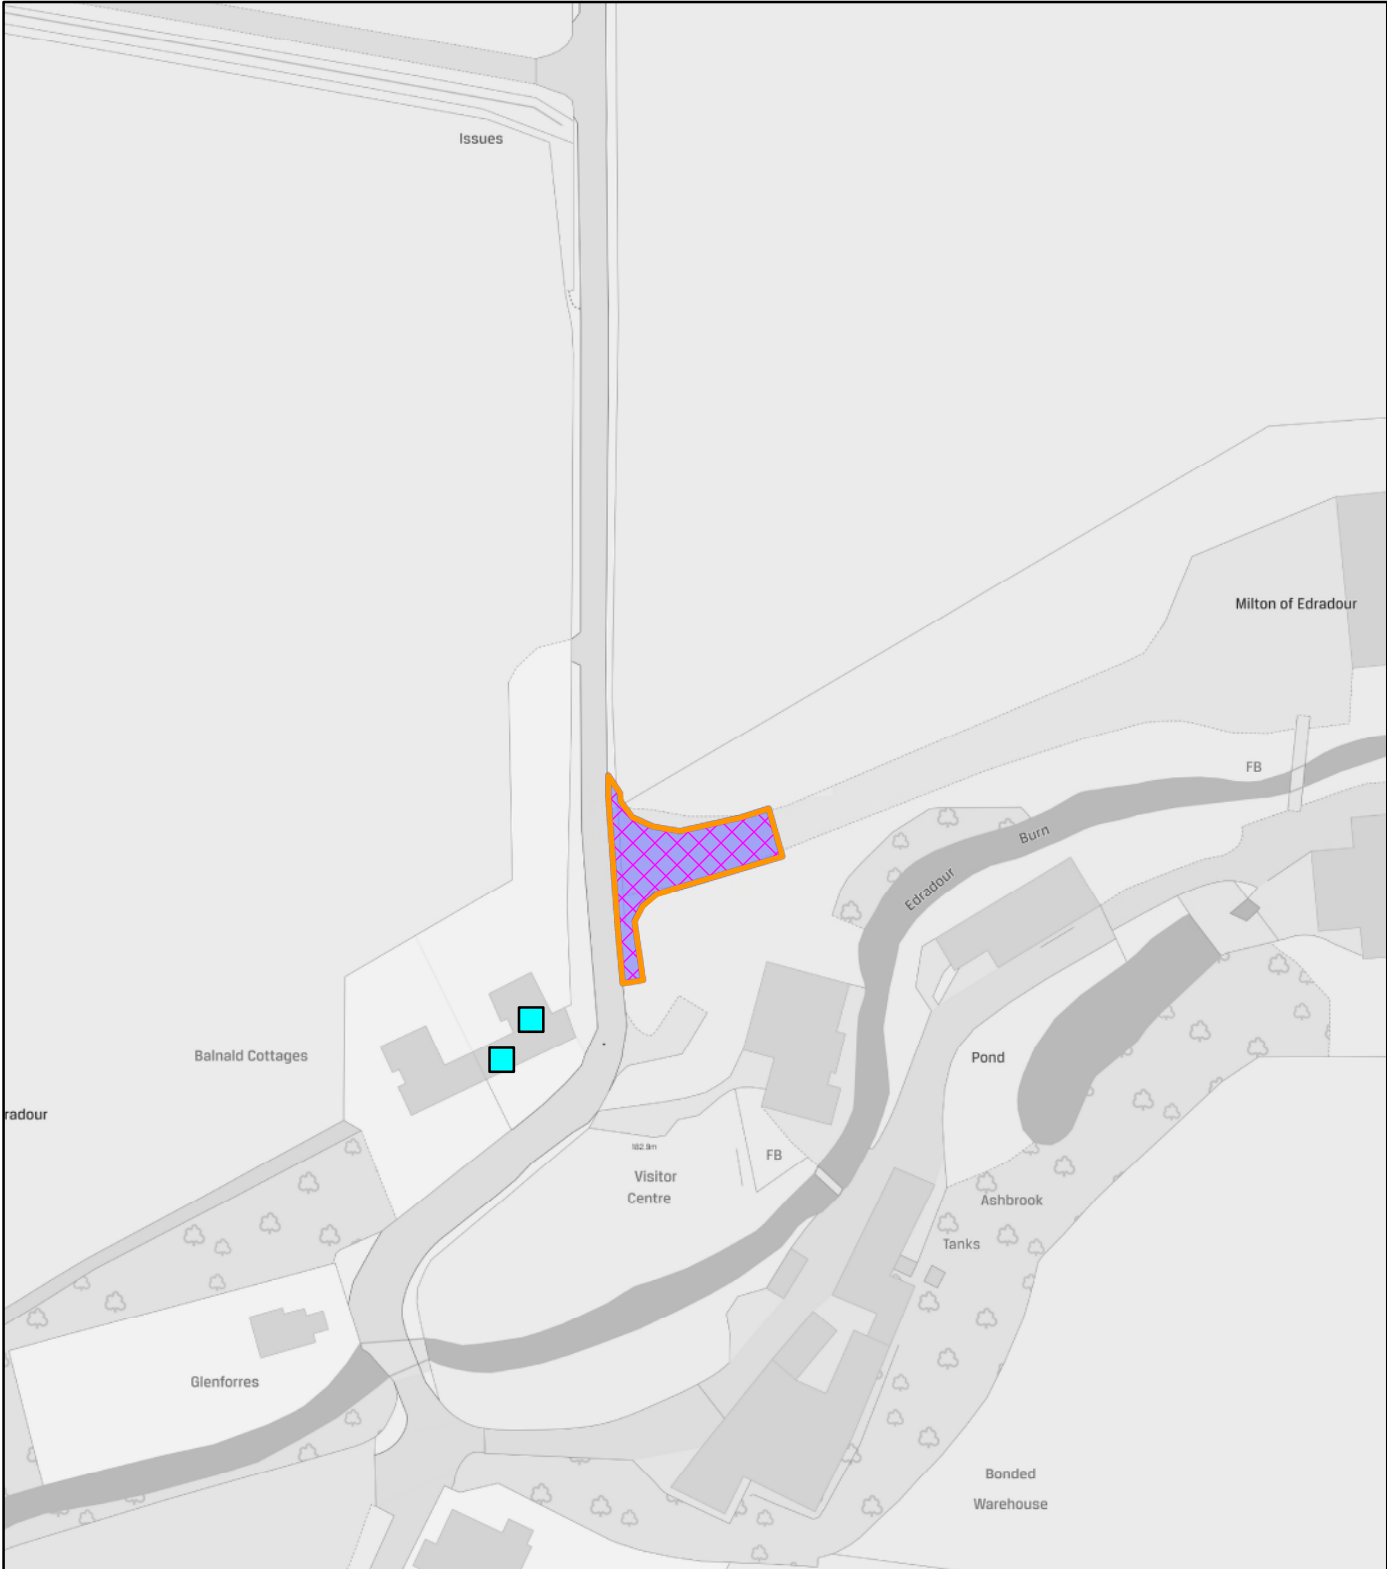

Perth & Kinross Council

NEIGHBOUR NOTIFICATION

Location Plan showing planning application site

This map is for Neighbour Notification ONLY. It must not be reproduced or used for any other purpose.

© Crown copyright [and database rights] 2021 OS 100016971. You are permitted to use this data solely to enable you to respond to, or interact with, the organisation that provided you with the data. You are not permitted to copy, sub-licence, distribute or sell any of this data to third parties in any form.