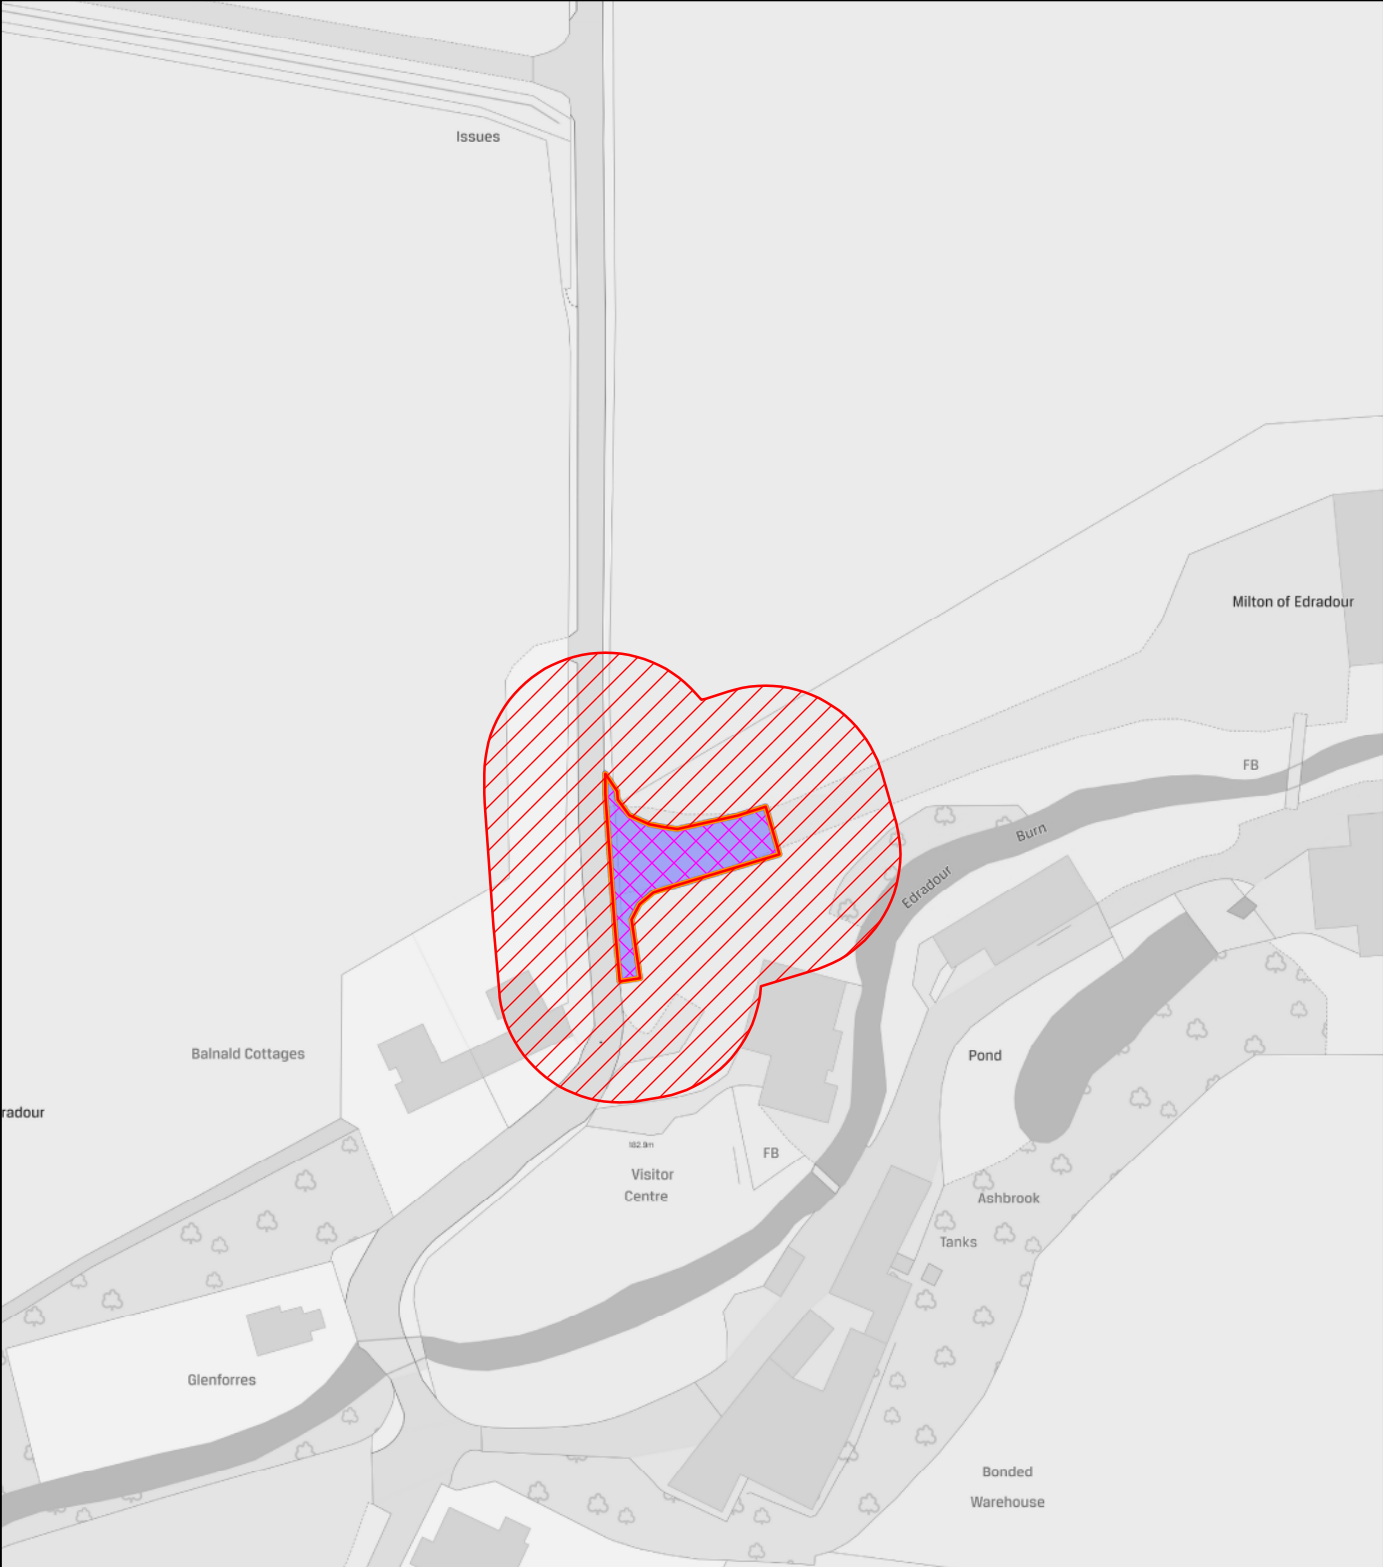

Perth & Kinross Council

NEIGHBOUR NOTIFICATION

Location Plan showing planning application site

This map is for Neighbour Notification ONLY. It must not be reproduced or used for any other purpose.

© Crown copyright [and database rights] 2021 OS 100016971. You are permitted to use this data solely to enable you to respond to, or interact with, the organisation that provided you with the data. You are not permitted to copy, sub-licence, distribute or sell any of this data to third parties in any form.