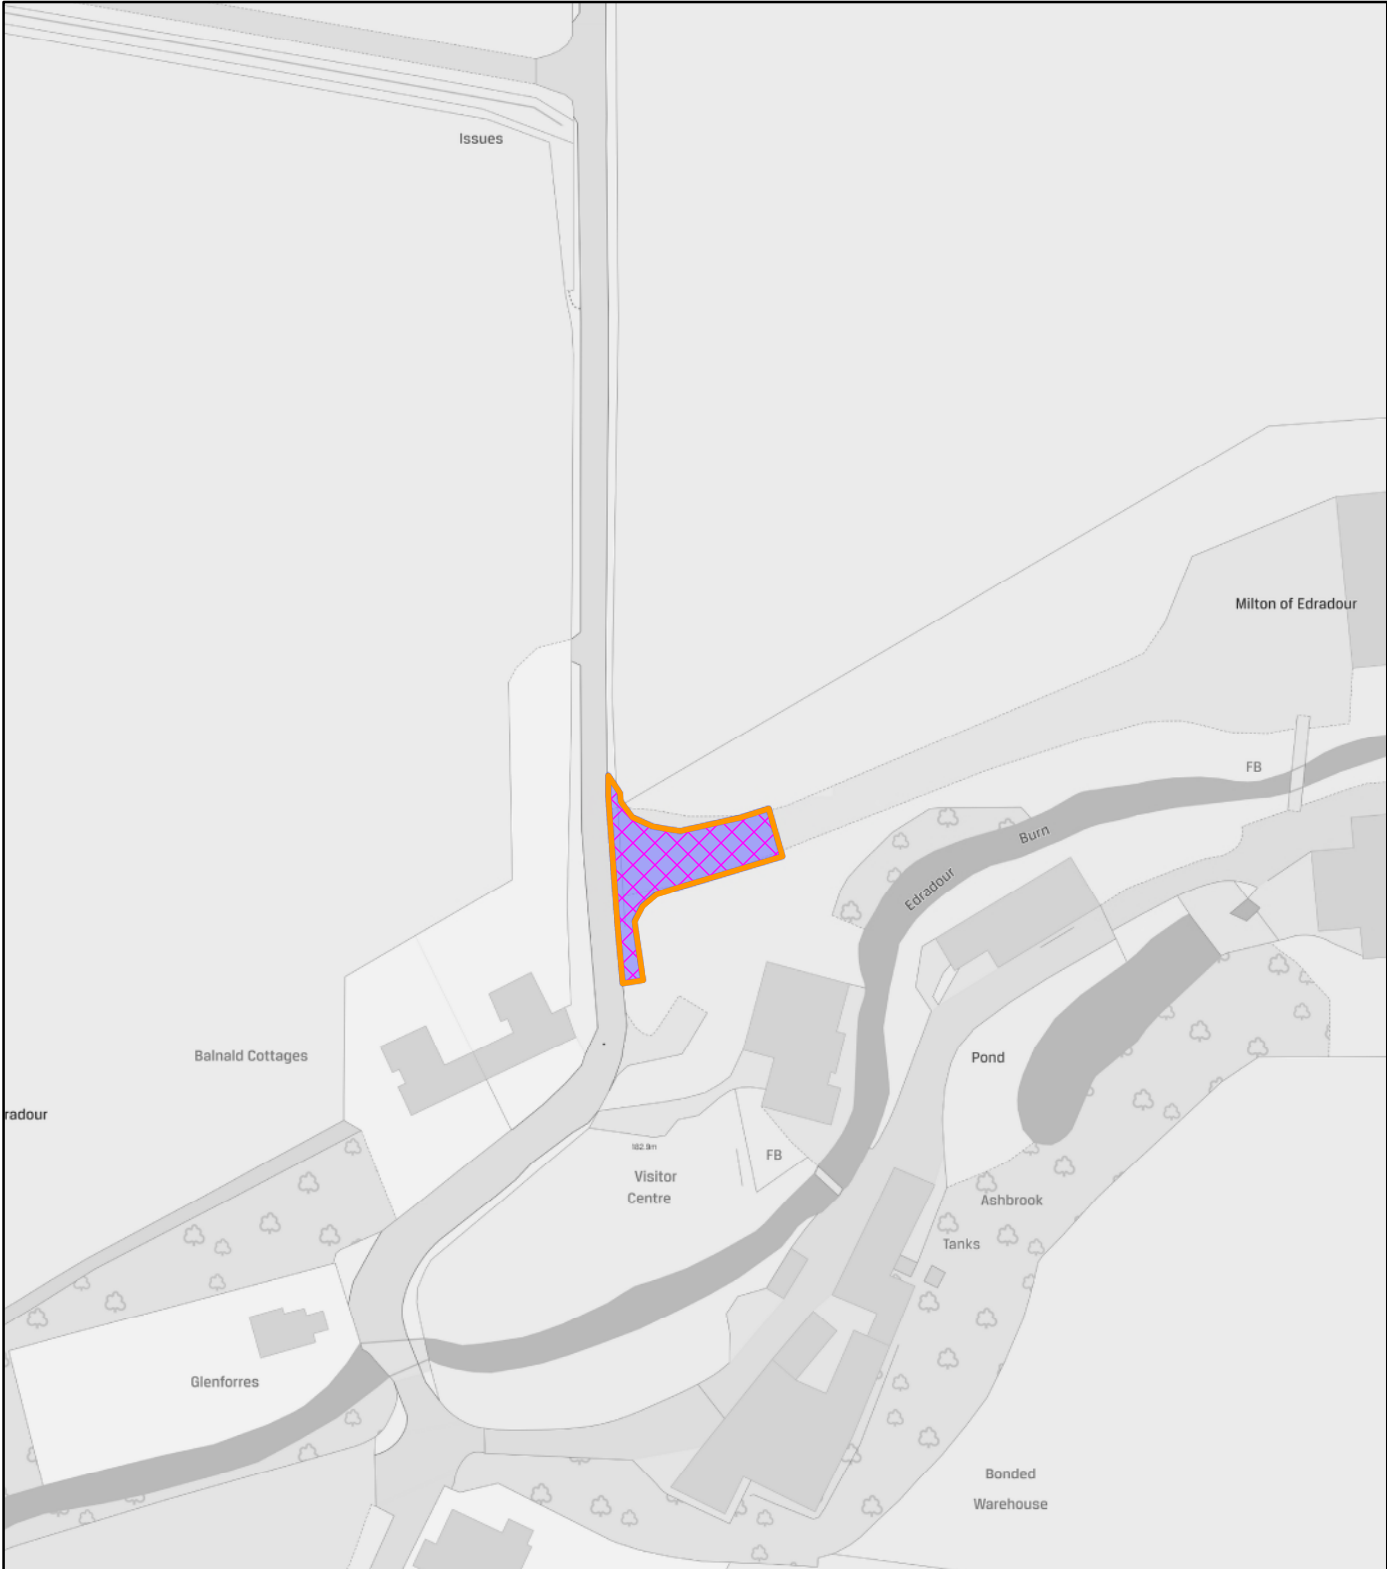

Perth & Kinross Council

NEIGHBOUR NOTIFICATION

Location Plan showing planning application site

This map is for Neighbour Notification ONLY. It must not be reproduced or used for any other purpose.

© Crown copyright [and database rights] 2021 OS 100016971. You are permitted to use this data solely to enable you to respond to, or interact with, the organisation that provided you with the data. You are not permitted to copy, sub-licence, distribute or sell any of this data to third parties in any form.