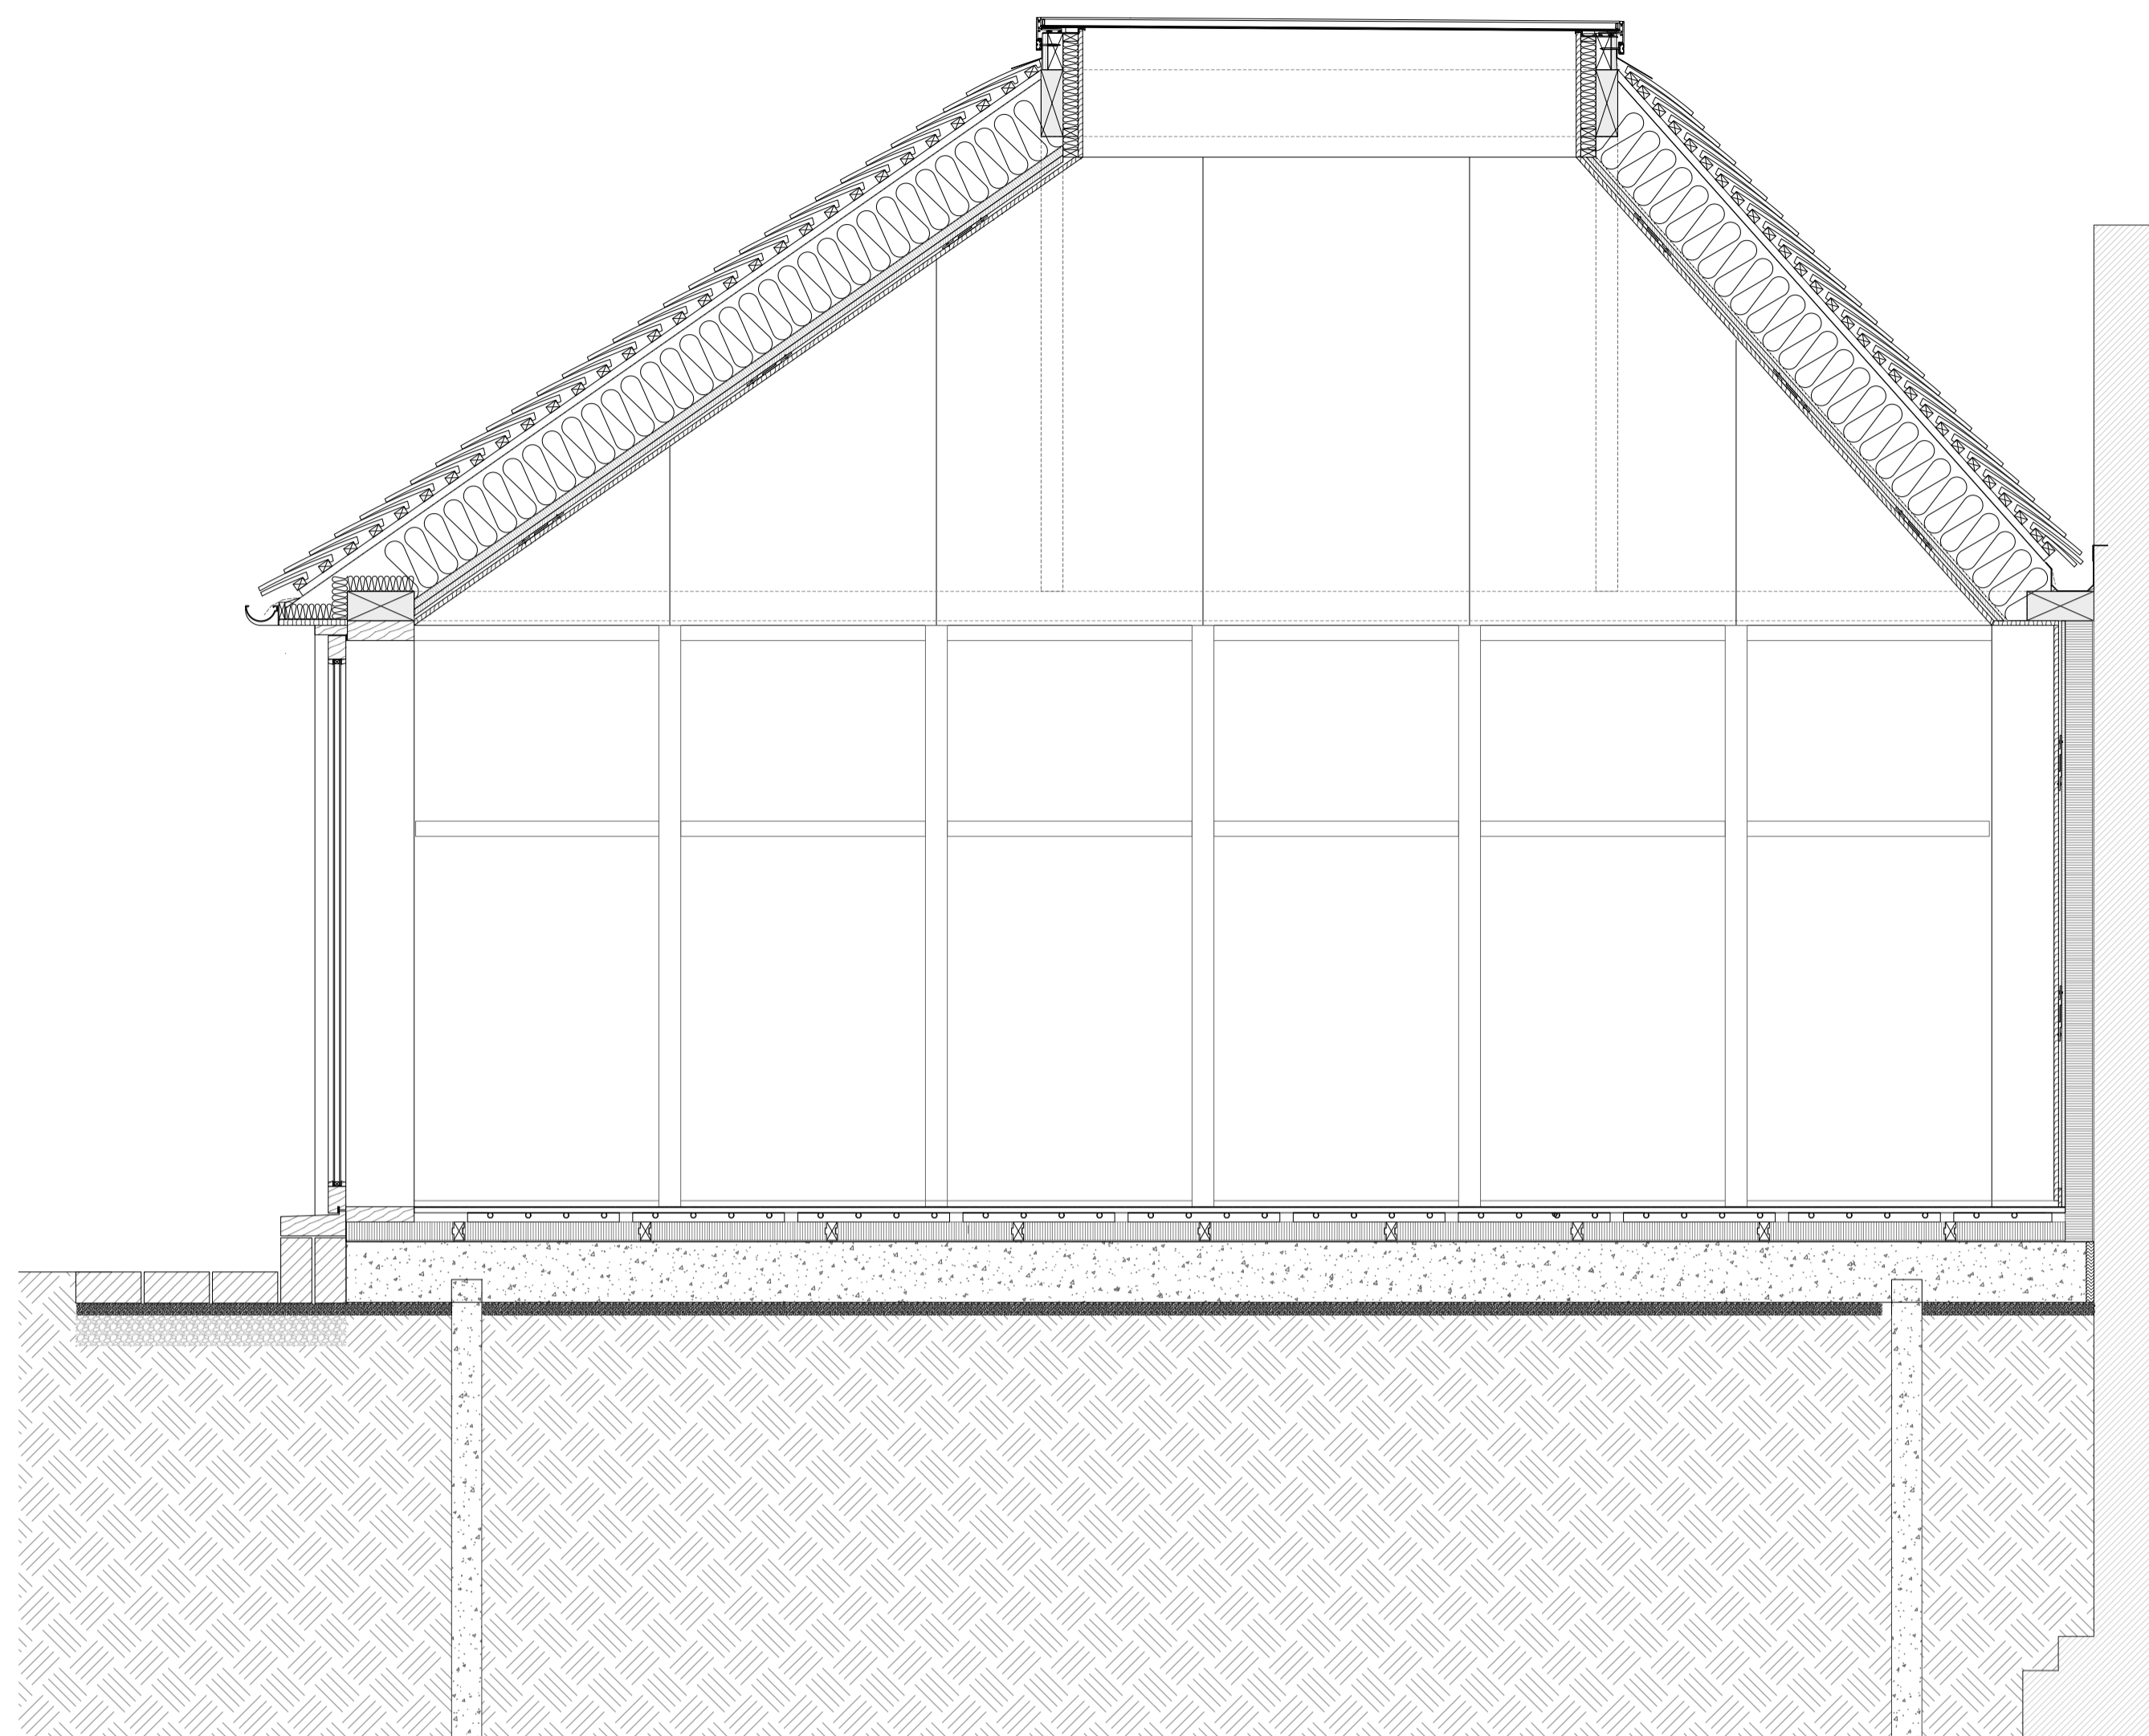

SECTION B-B