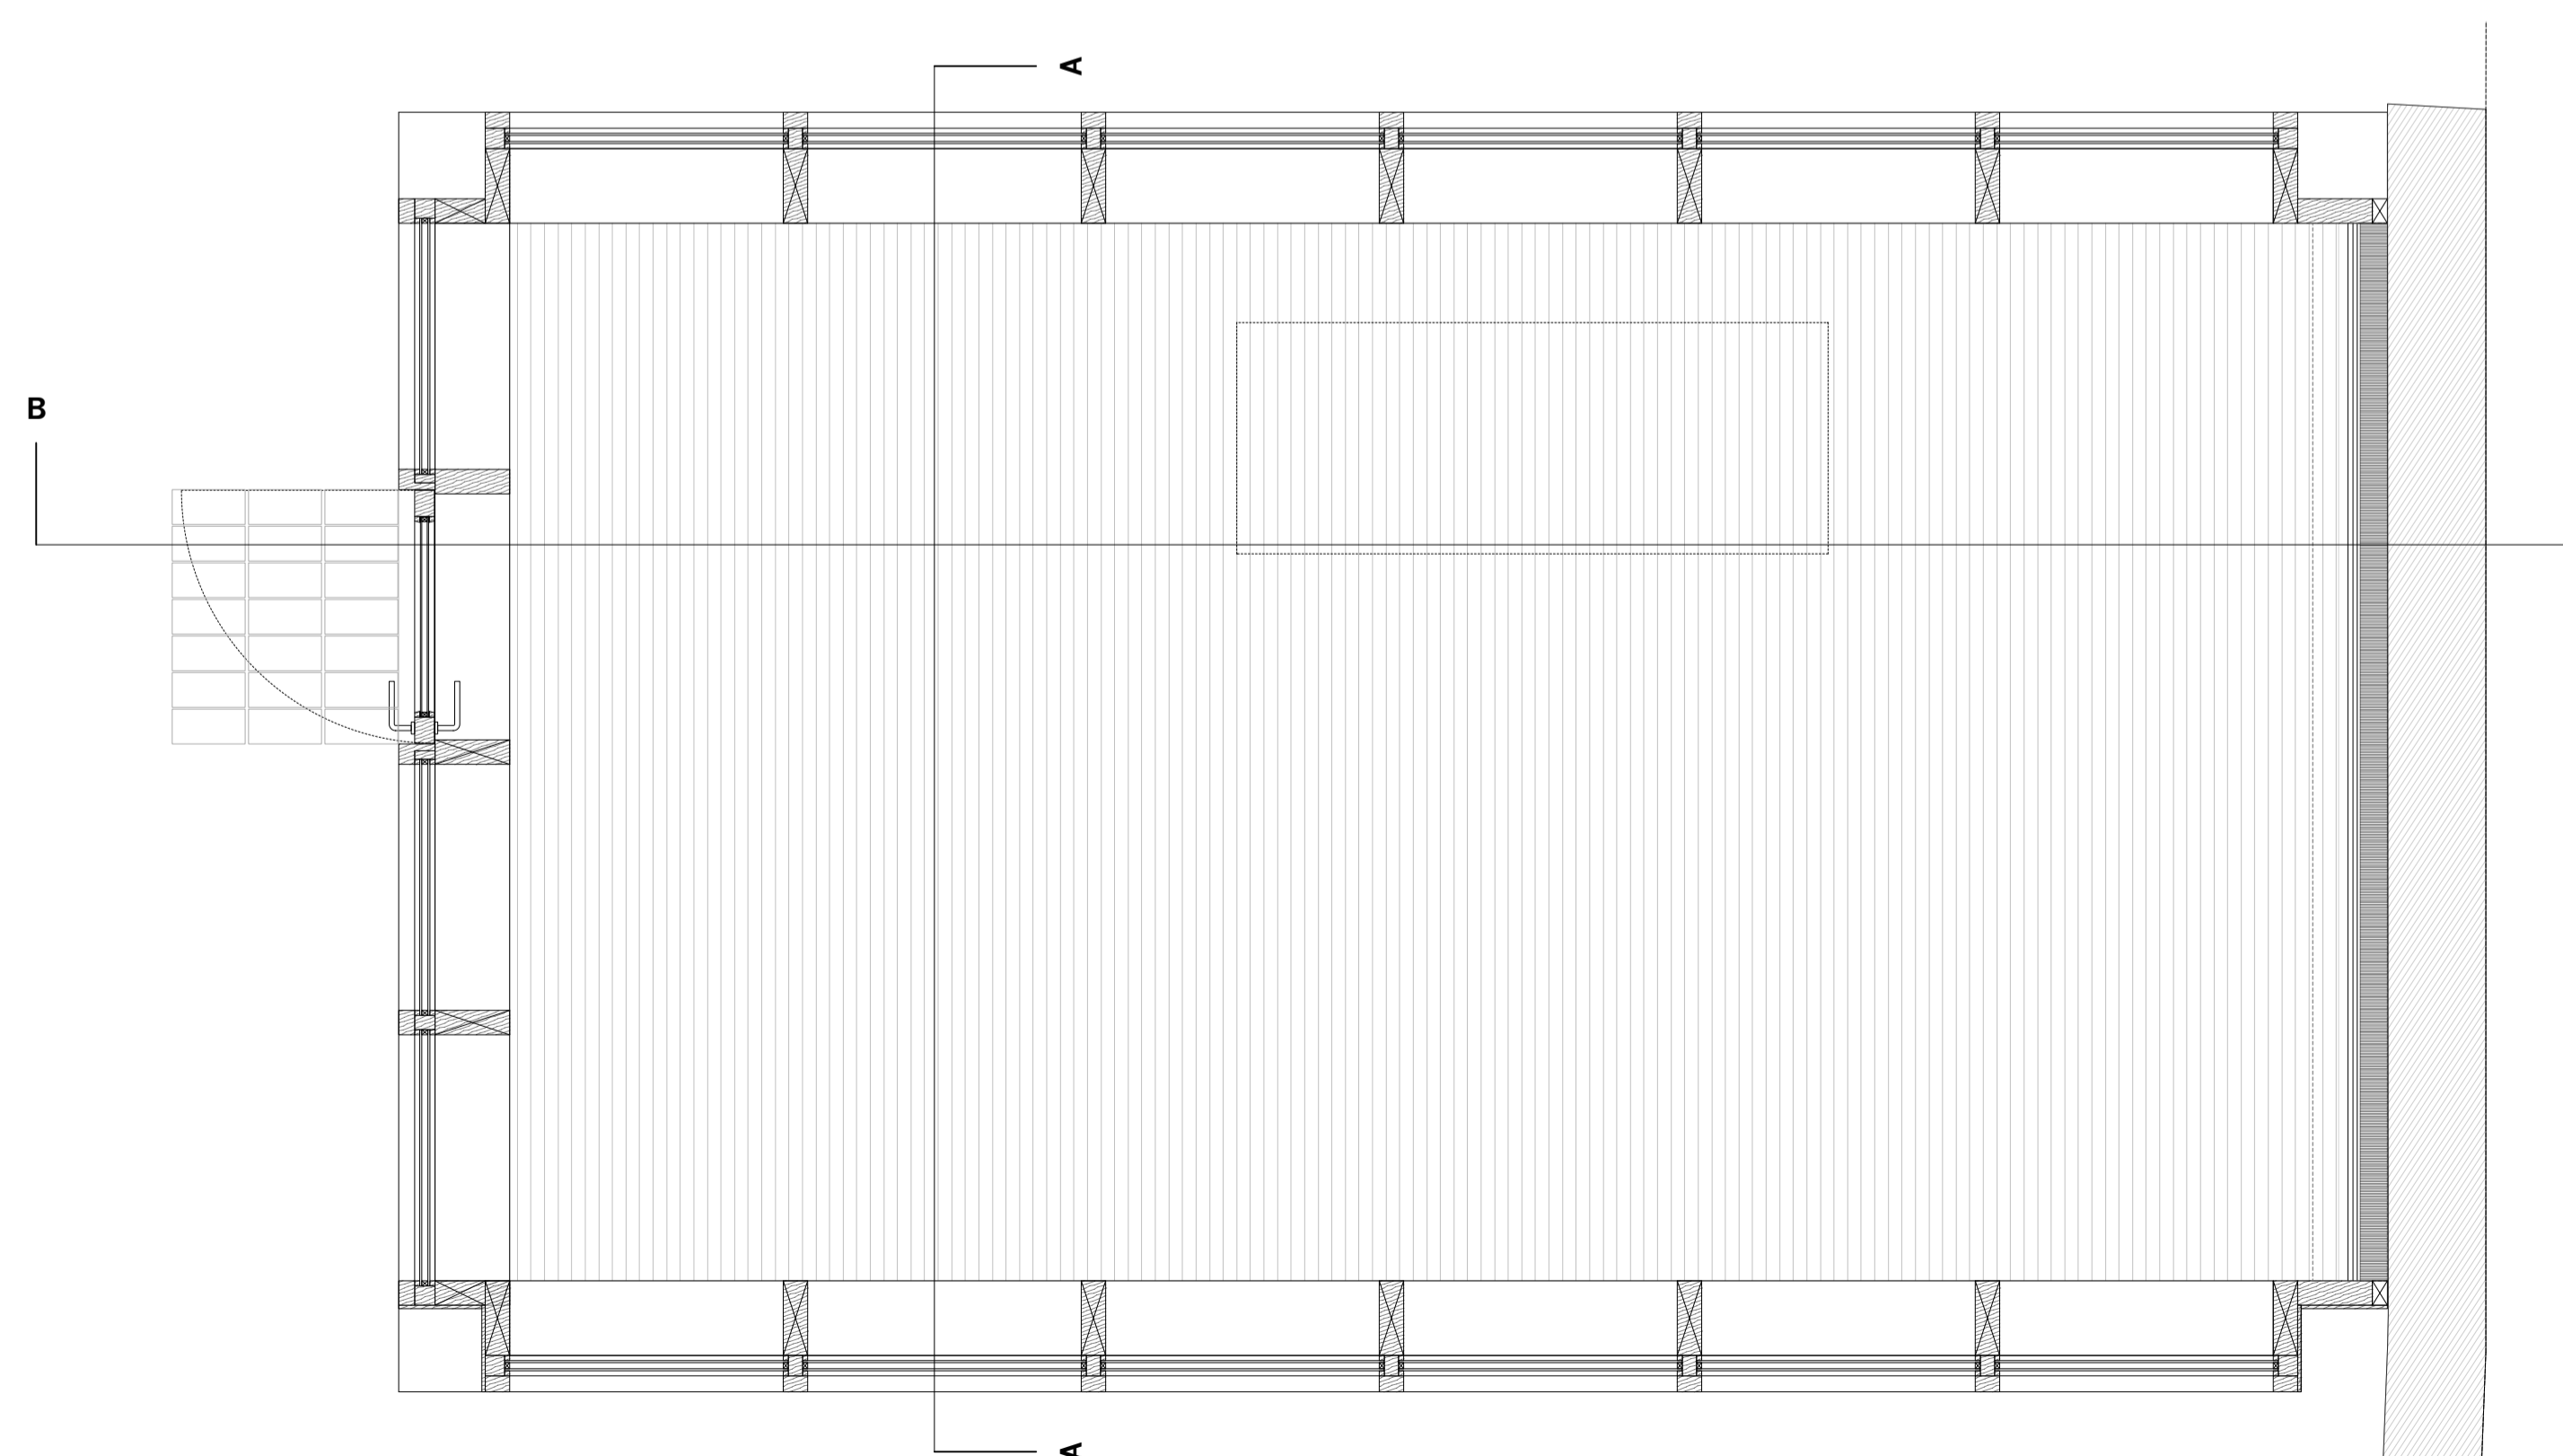

PLAN

Rev.	Notes	Drawn/ Checked	Date
Jonathan Tuckey Design			
Tel +44 (0)20 8960 1909			
58 Milson Road London W14 0LB UK			
www.jonathantuckey.com			
Project	The Old Farmhouse		
Title	Outbuilding details		
Scale at A1	Scale at A3		
1:25	1:100		
Drawing No.	JTD_0211_02_603		
PLANNING