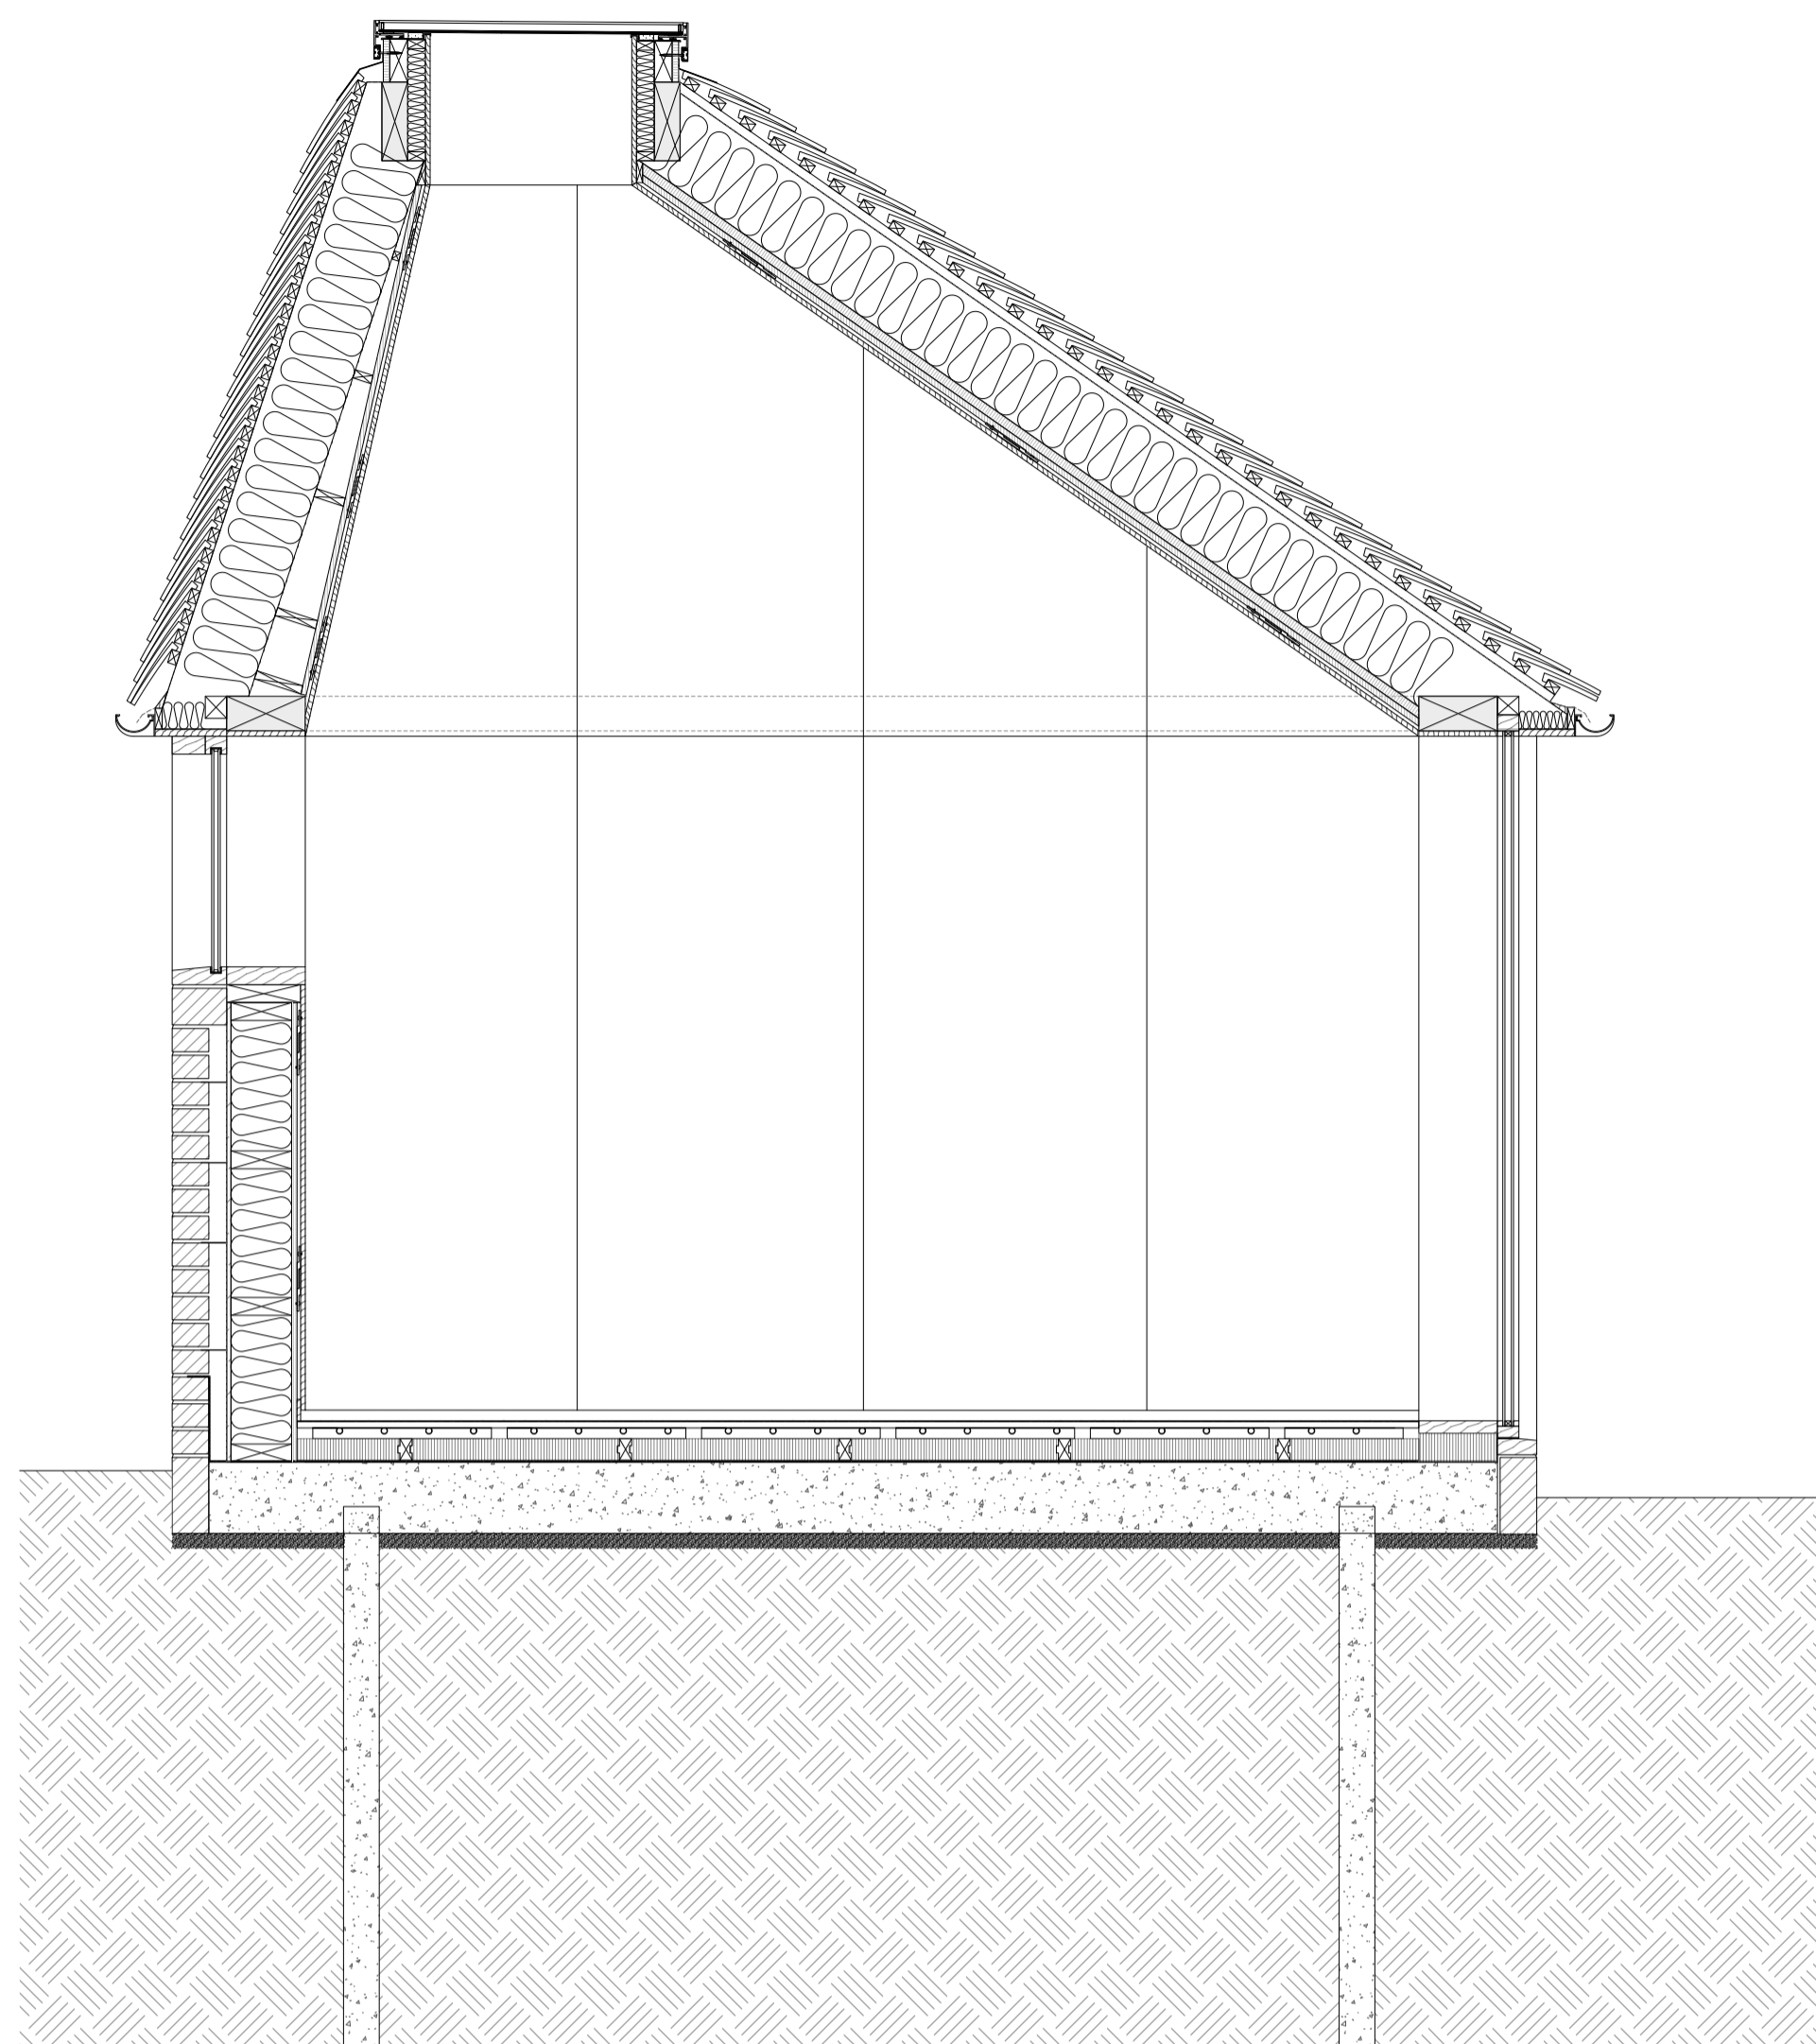

SECTION A-A