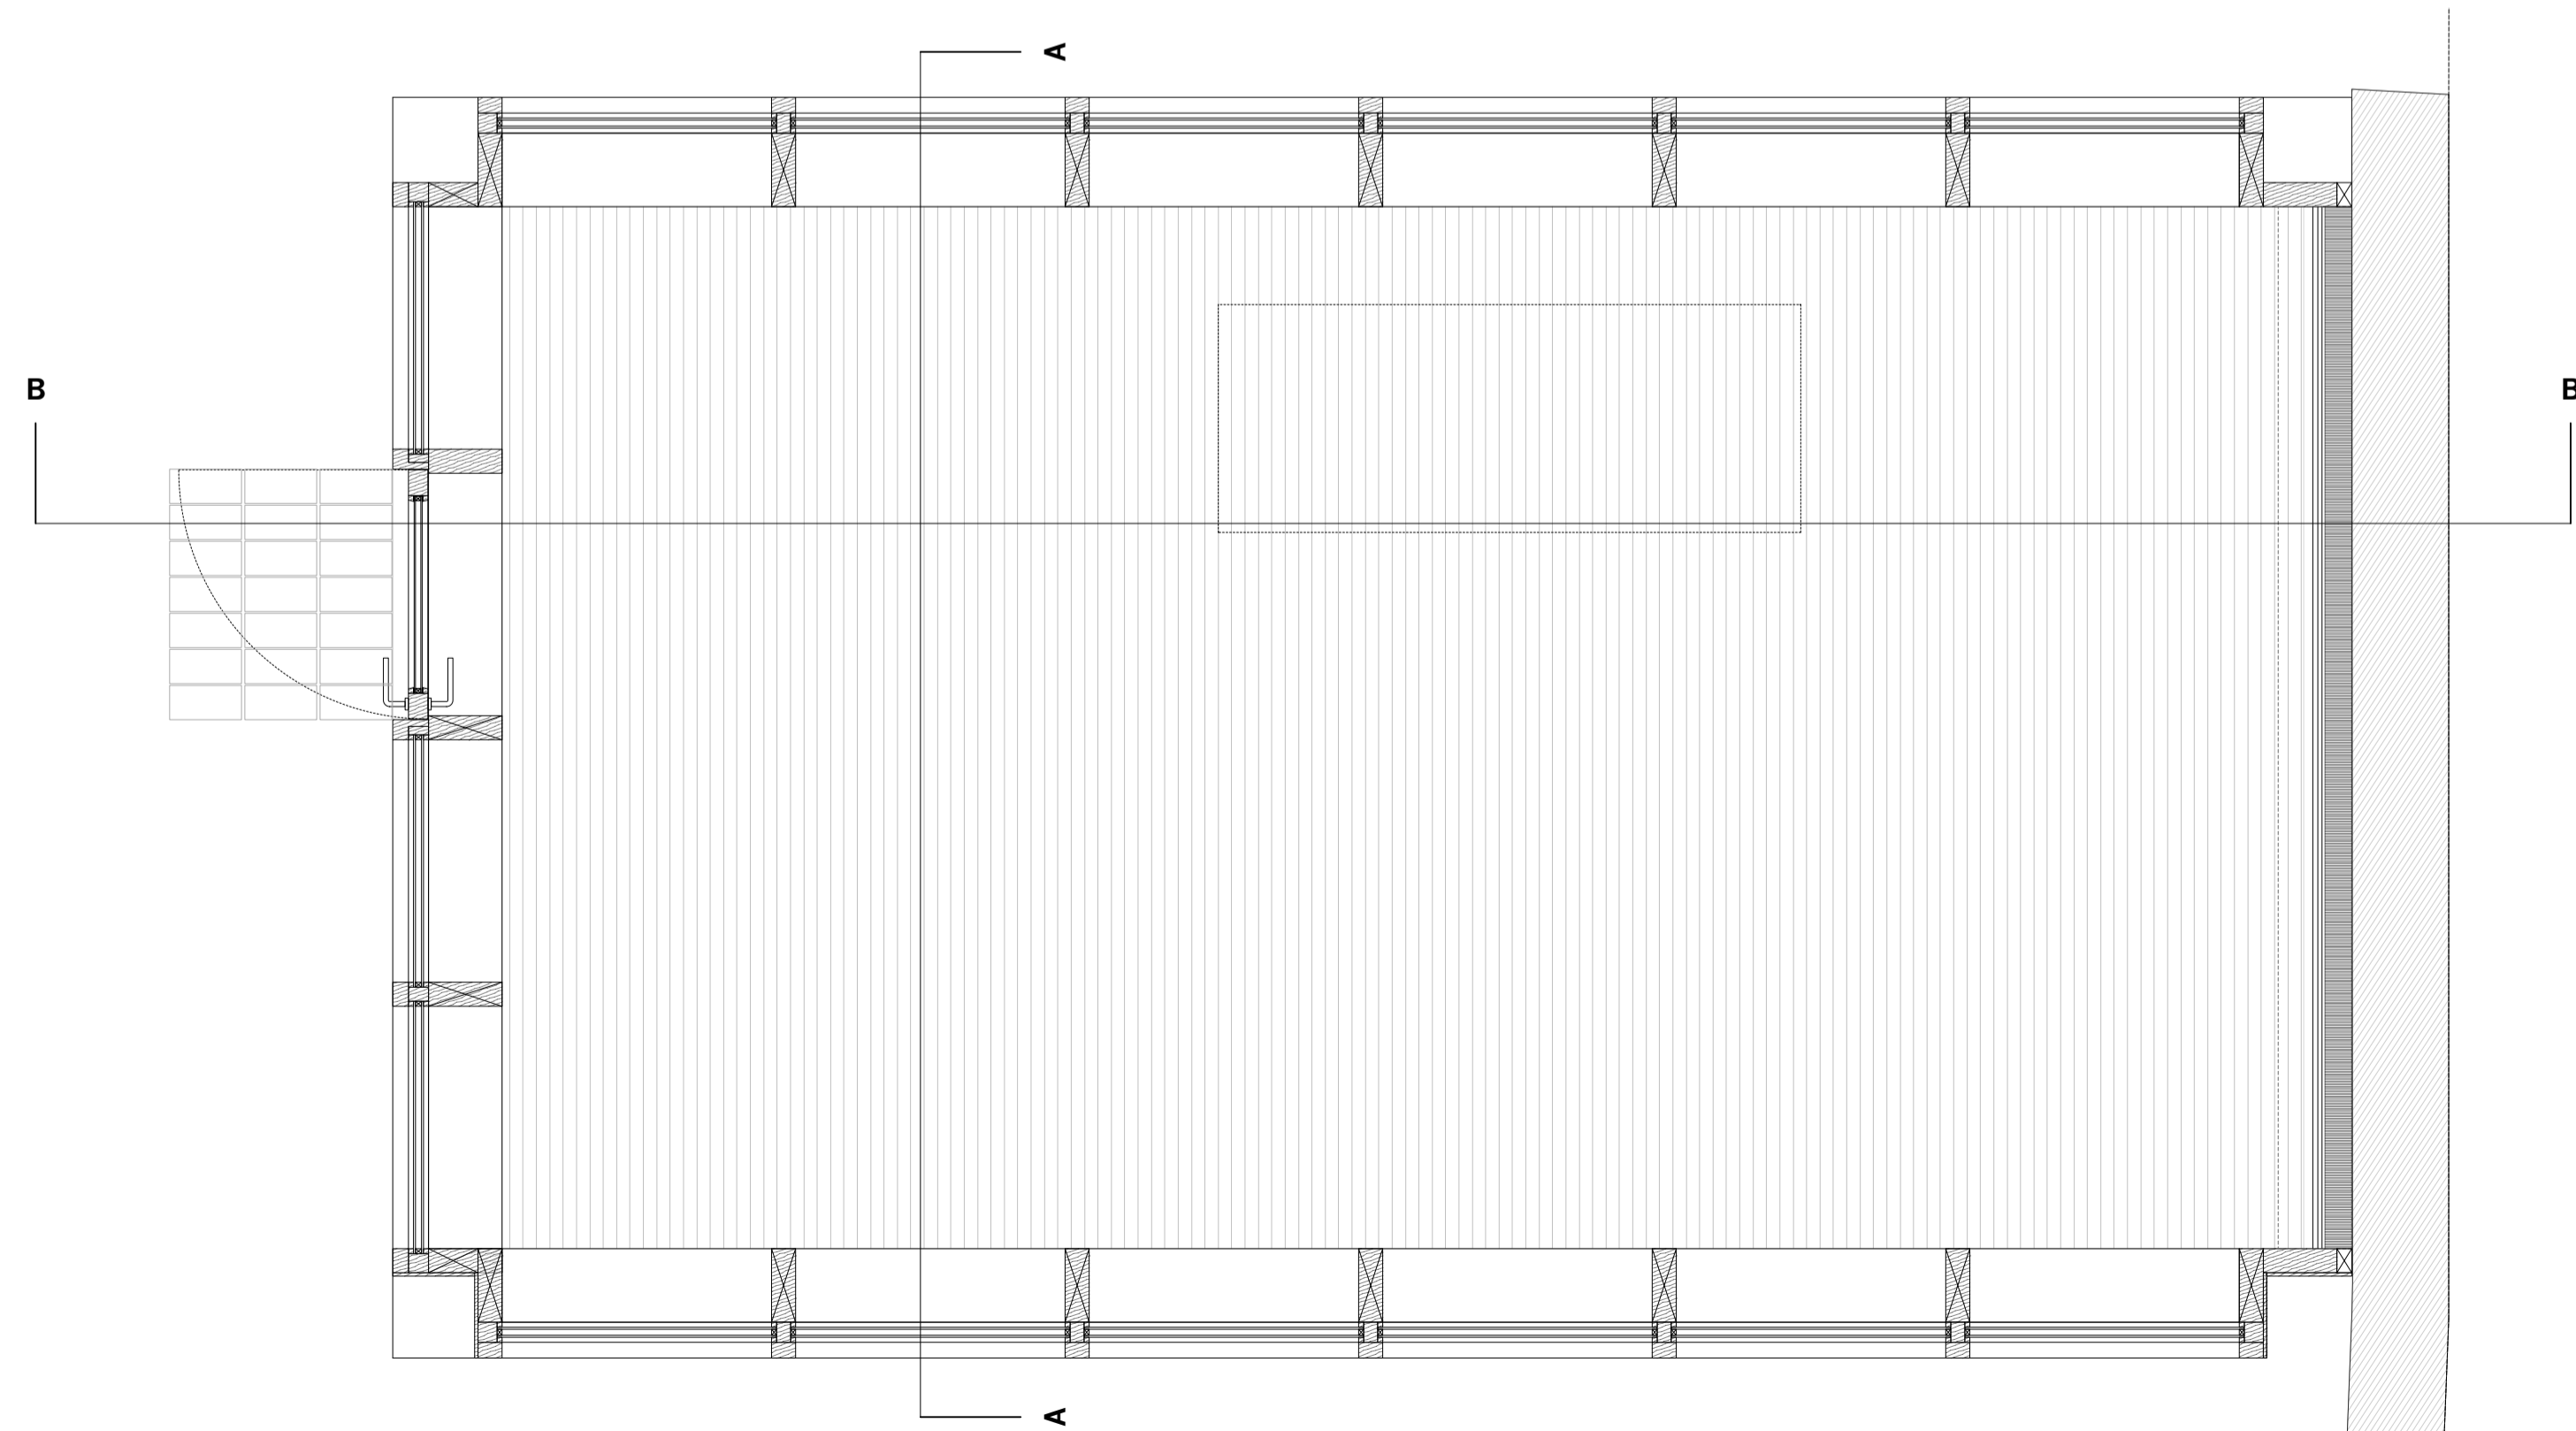

SOUTH ELEVATION

NORTH ELEVATION

PLAN

Rev.	Notes	Drawn/Checked	Date
<p><b>Jonathan Tuckey Design</b>                      Tel +44 (0)20 8960 1909                      58 Milson Road                      London W14 0LB                      UK                      www.jonathantuckey.com</p>			
<b>Project</b>	The Old Farmhouse		
<b>Title</b>	Outbuilding details		
<b>Scale at A1</b>	1:25	<b>Scale at A3</b>	1:100
<b>Drawing No.</b>	JTD_0211_02_604		