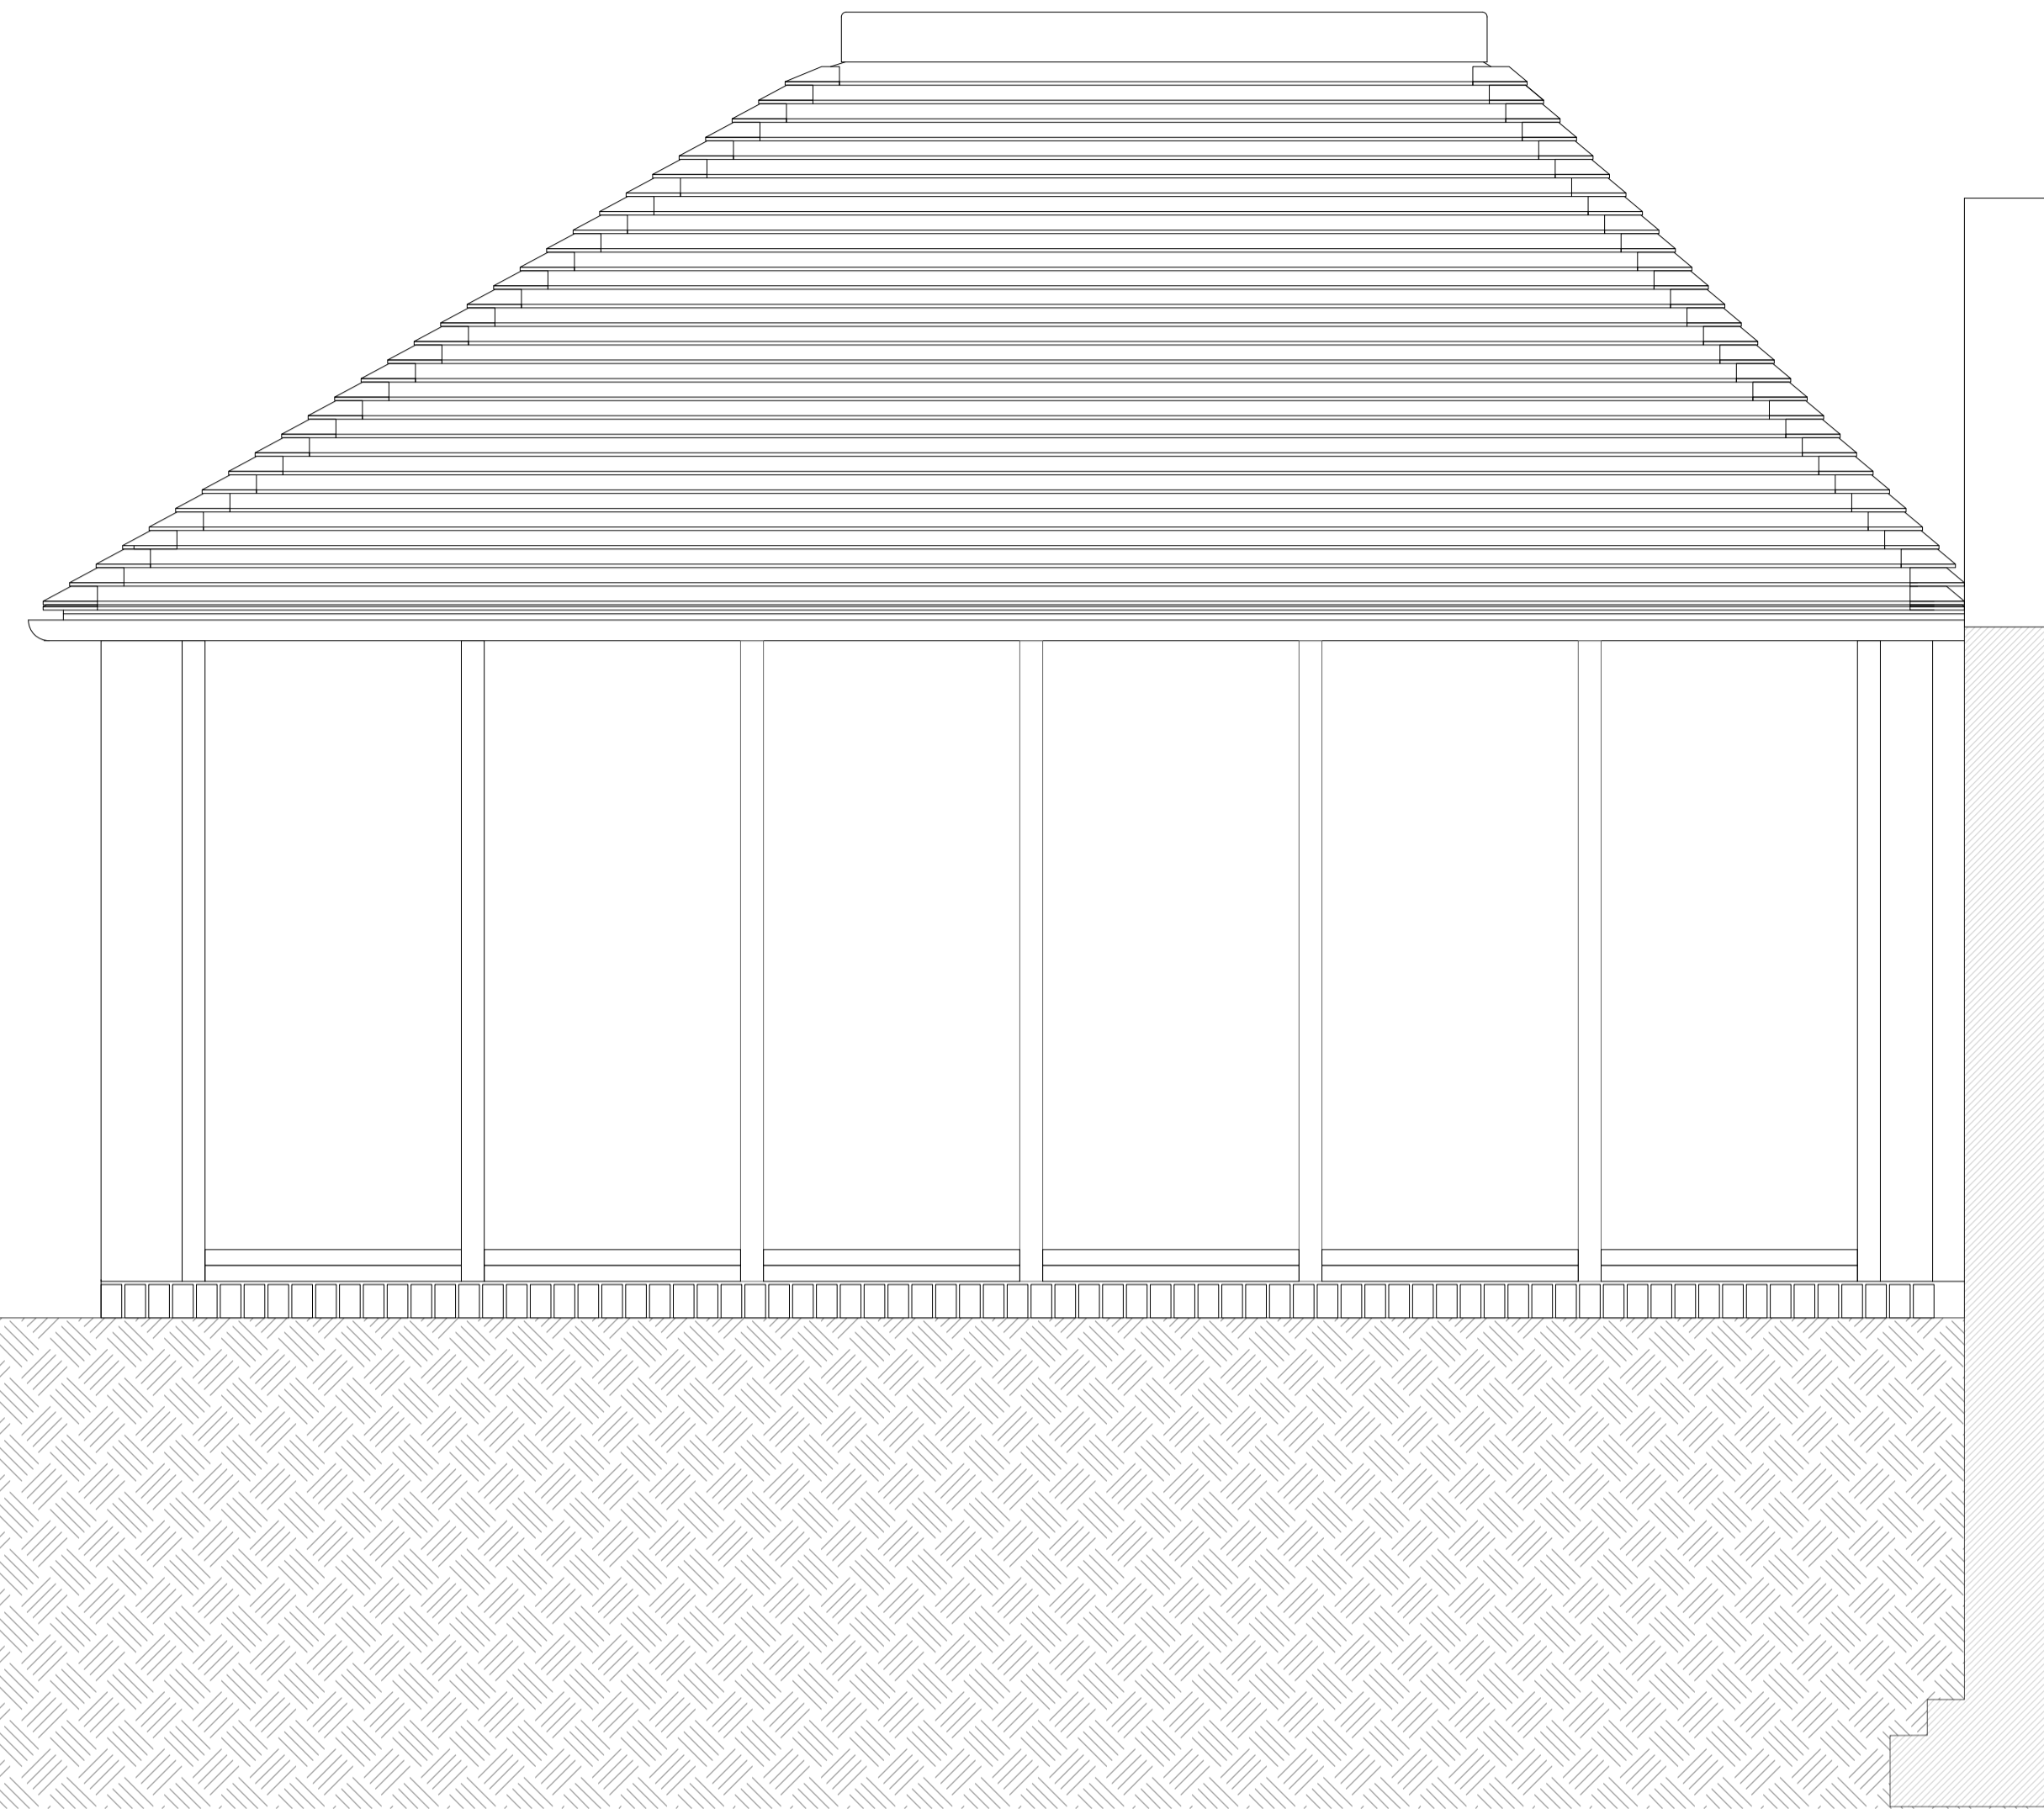

SOUTH ELEVATION

NORTH ELEVATION

PLAN

Rev.	Notes	Drawn/Checked	Date
<p><b>Jonathan Tuckey Design</b>                      Tel +44 (0)20 8960 1909                      58 Milson Road                      London W14 0LB                      UK                      www.jonathantuckey.com</p>			
<b>Project</b>	The Old Farmhouse		
<b>Title</b>	Outbuilding details		
<b>Scale at A1</b>	1:25	<b>Scale at A3</b>	1:100
<b>Drawing No.</b>	JTD_0211_02_604		