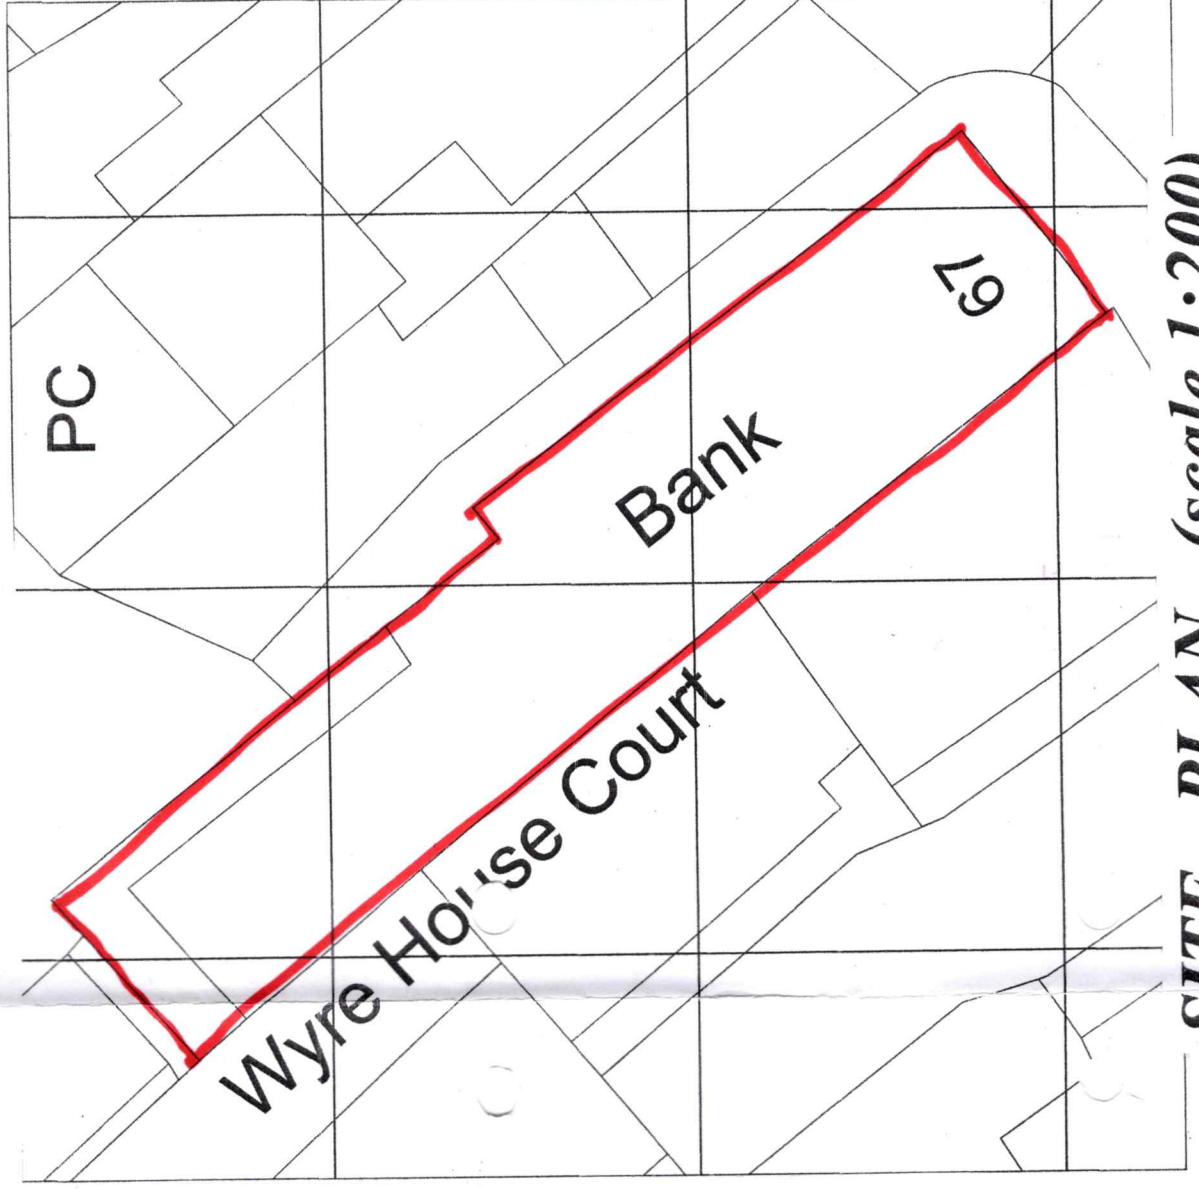

Bewdley,

DY12 2AW.

TITLE:-

Site & Location Plan

DATE:- Mar 2017

SCALE:- 1:200 & 1:1250

Drawing No MD/LS/866/6

LOCATION PLAN (scale 1:1250)

NORTH

SITE PLAN (scale 1:200)