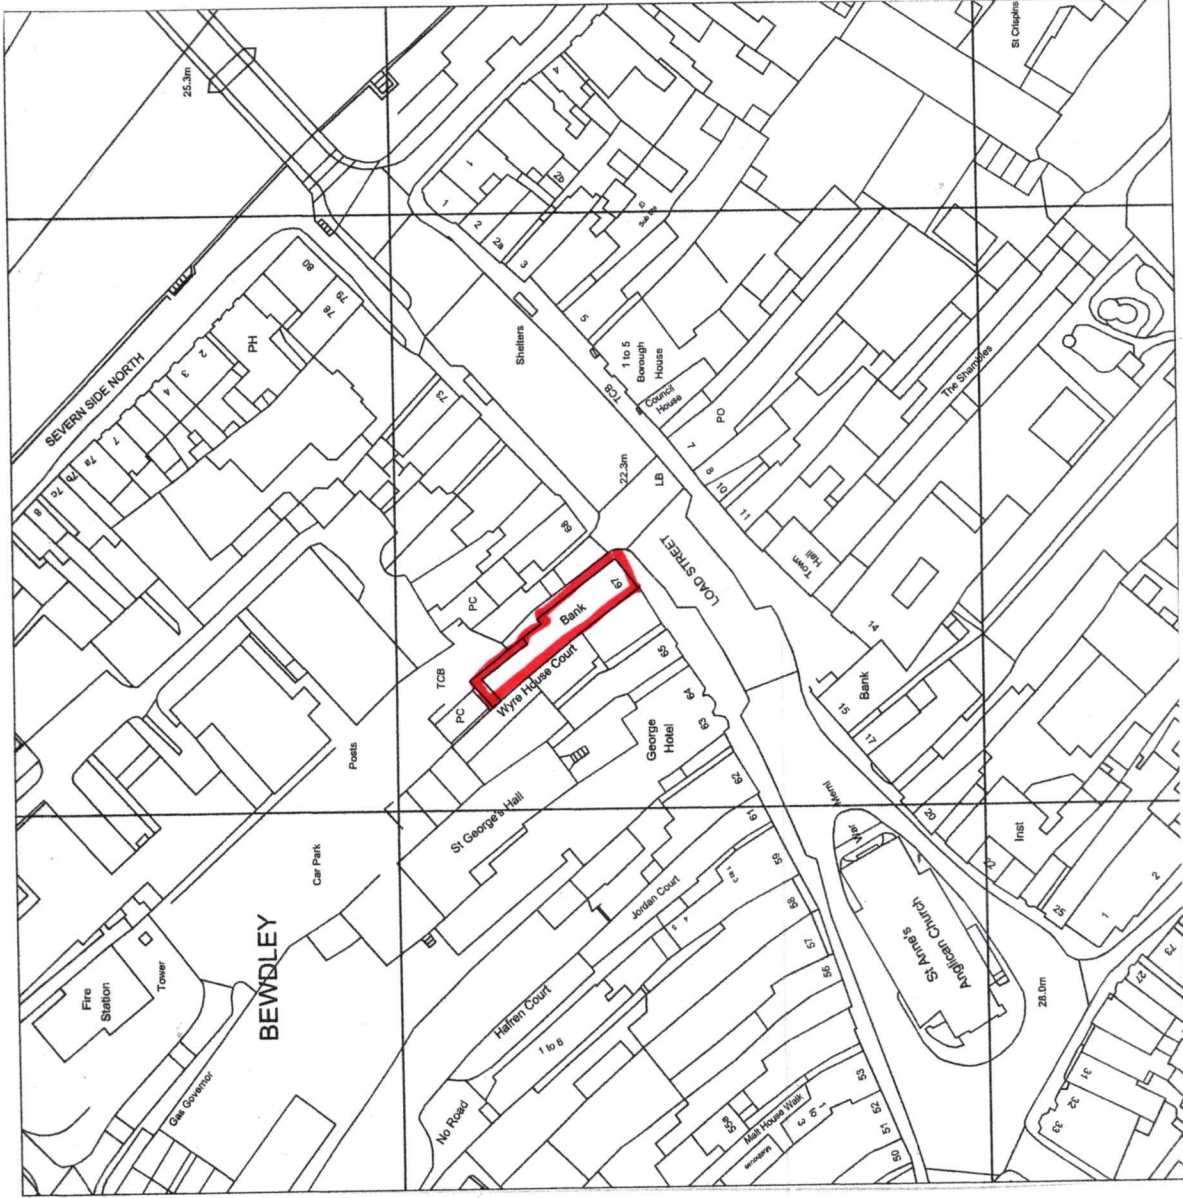

Bewdley,

DY12 2AW.

TITLE:-

Site & Location Plan

DATE:- Mar 2017

SCALE:- 1:200 & 1:1250

Drawing No MD/LS/866/6

LOCATION PLAN (scale 1:1250)

NORTH

SITE PLAN (scale 1:200)